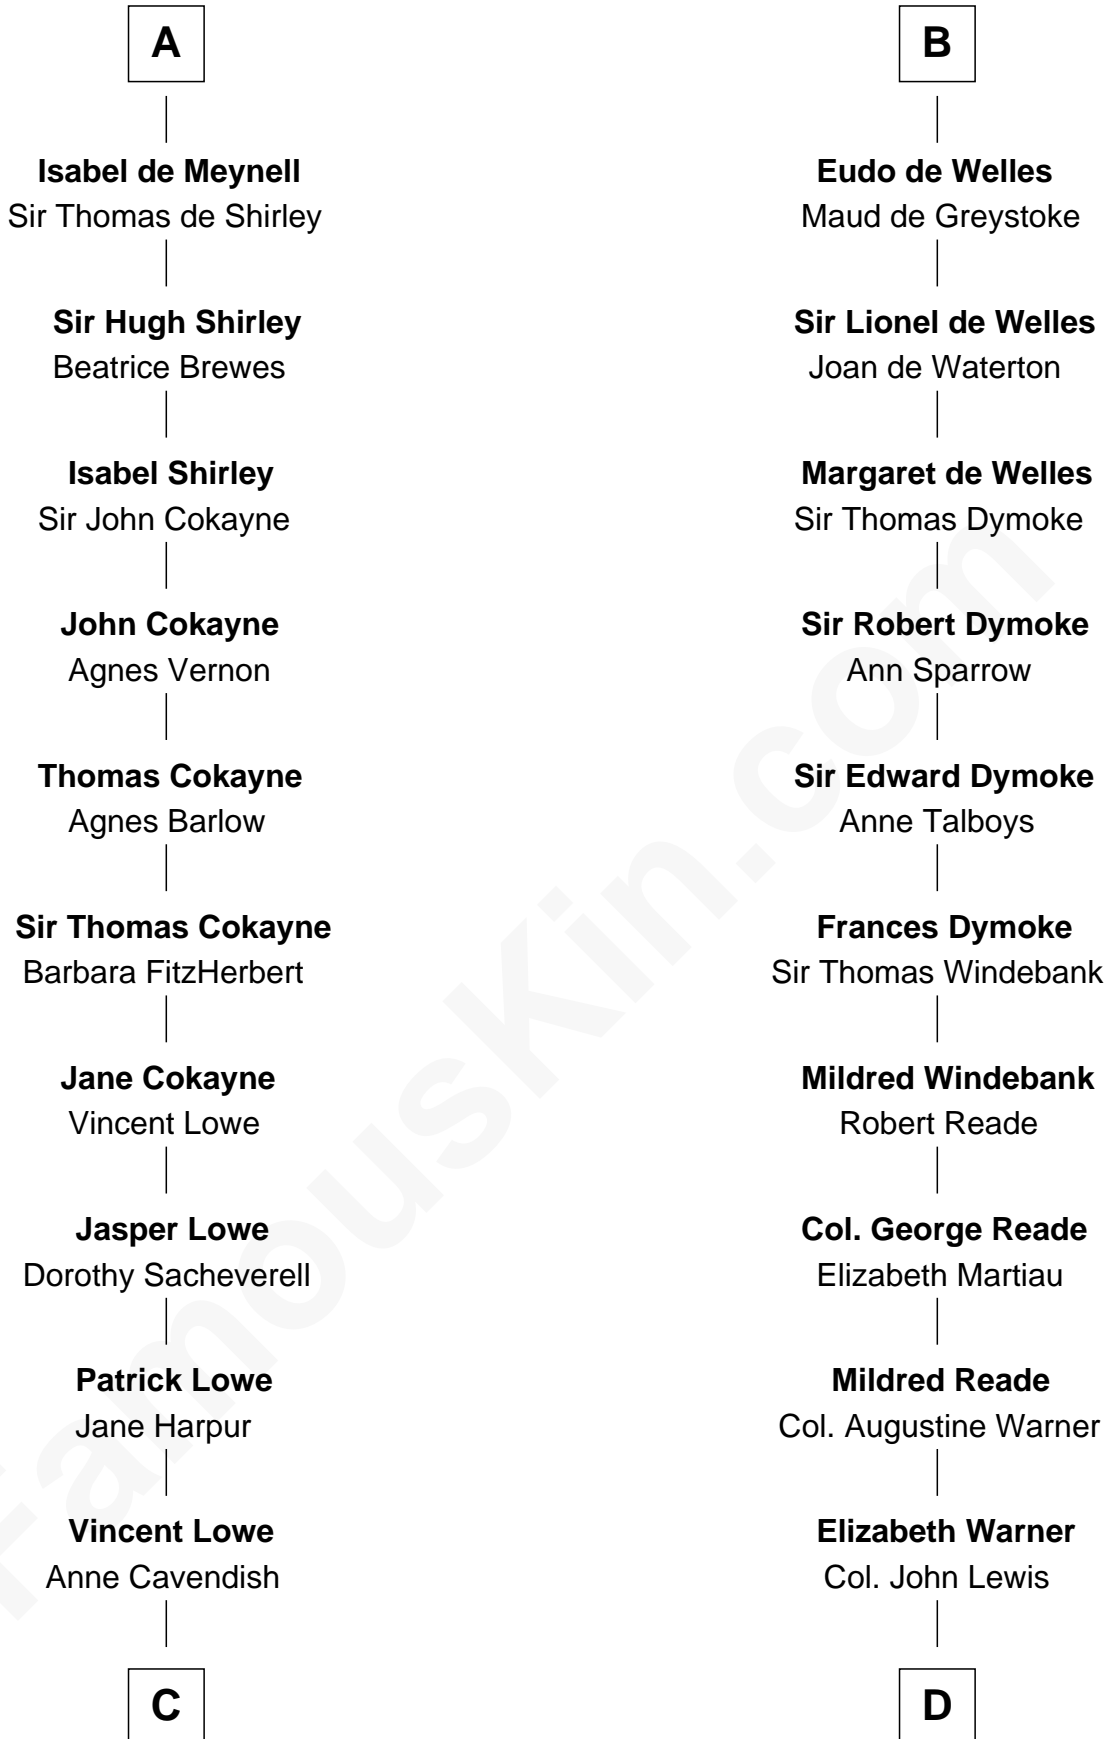

## Relationship Chart of

### Charles Carroll

*Signer of the Declaration of Independence*

19th cousin 2 times removed of

### Meriwether Lewis

*Lewis and Clark Expedition*

**C**

**Jane Lowe**  
Col. Henry Sewall

**Nicholas Sewall**  
Susanna Burgess

**Jane Sewall**  
Clement Brooke

**Elizabeth Brooke**  
Charles Carroll

**Charles Carroll**  
*Signer of Declaration of Independence*