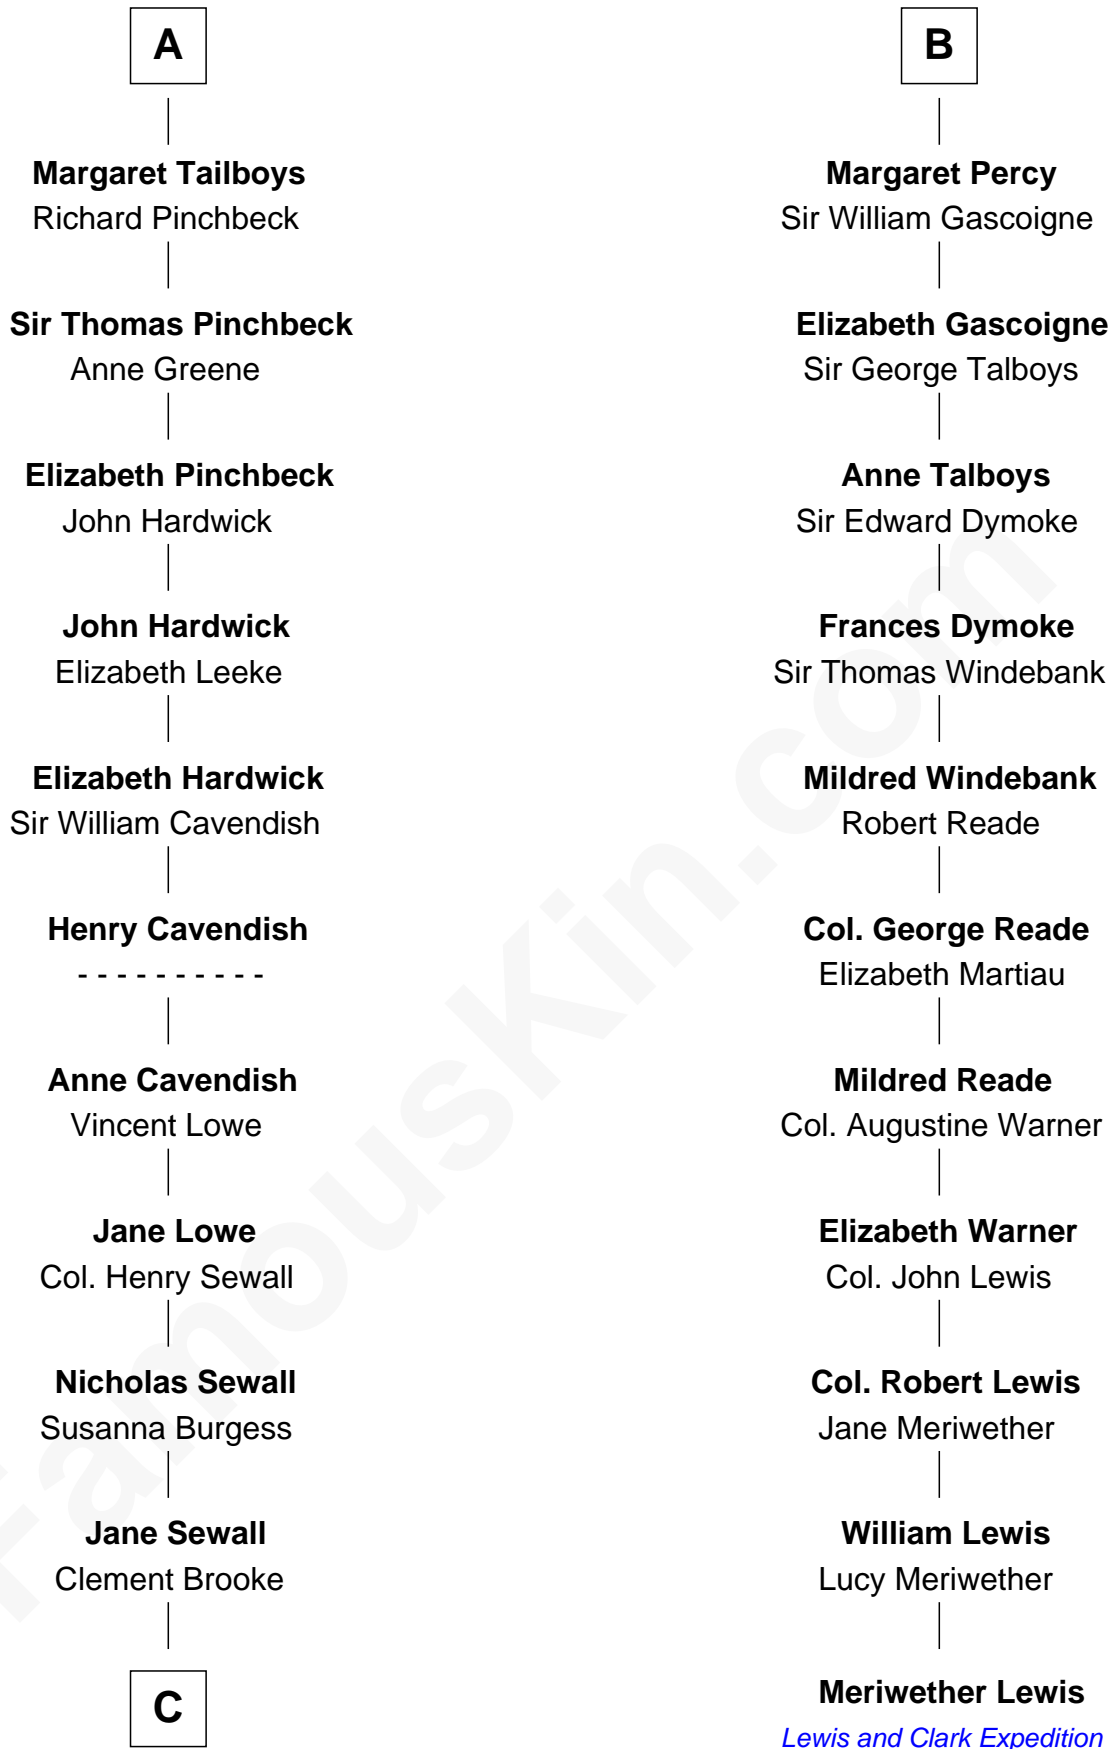

## Relationship Chart of

### Charles Carroll

*Signer of the Declaration of Independence*

17th cousin 1 time removed of

### Meriwether Lewis

*Lewis and Clark Expedition*

**C**

—  
**Elizabeth Brooke**

Charles Carroll

—  
**Charles Carroll**

*Signer of Declaration of Independence*

FamousKin.com