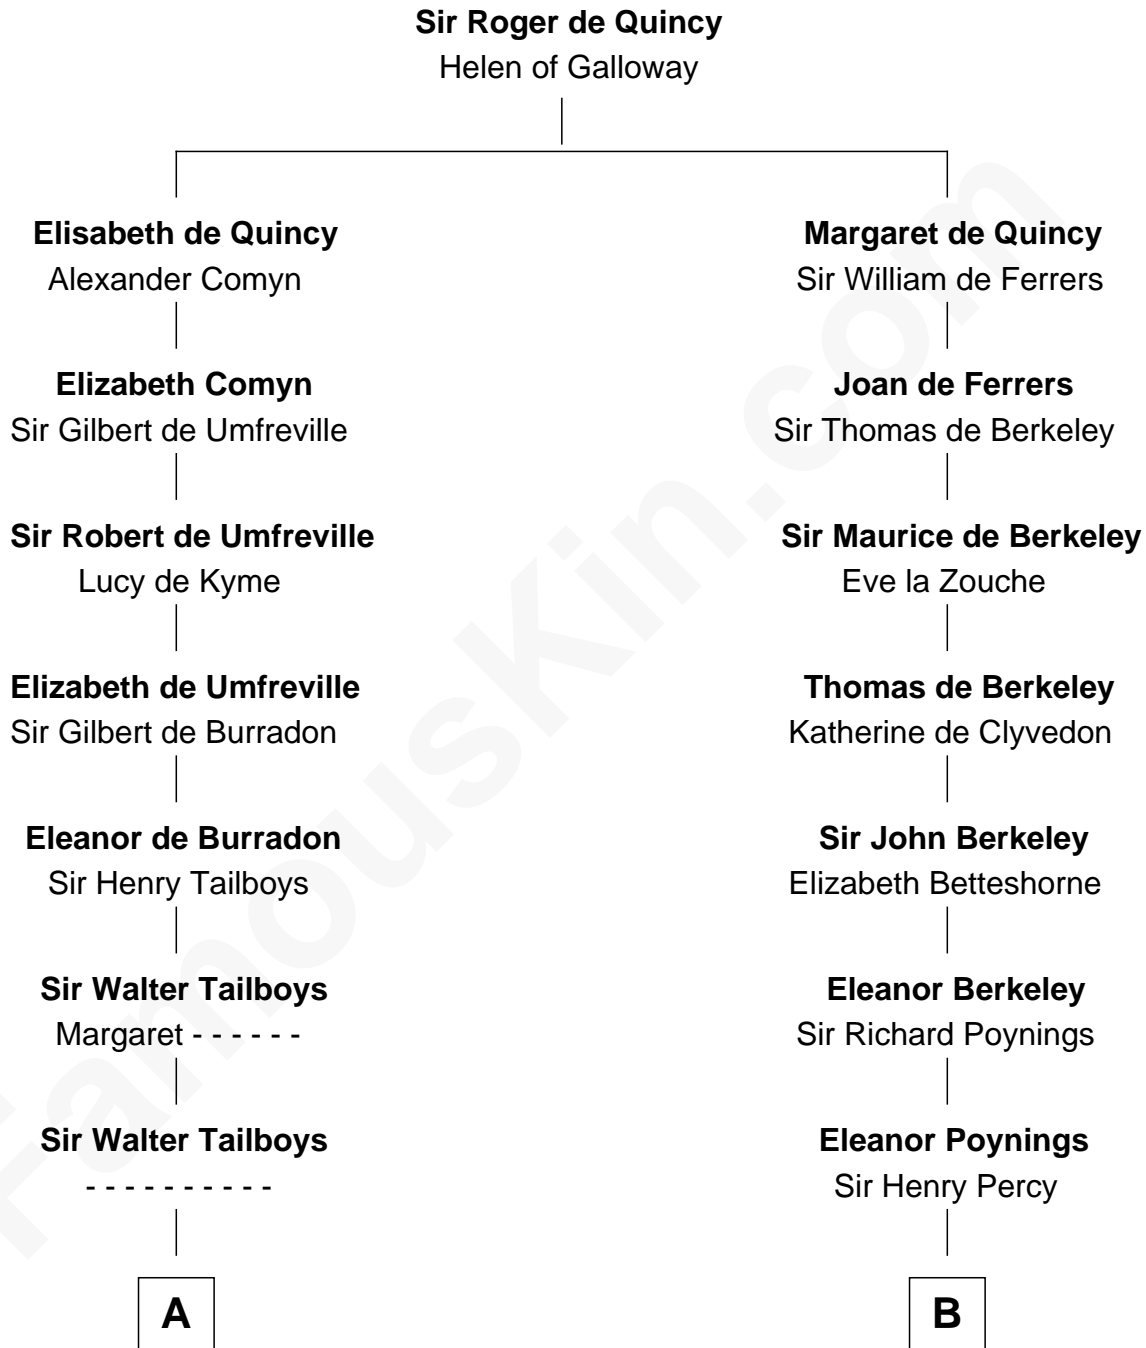

## Relationship Chart of

### Charles Carroll

*Signer of the Declaration of Independence*

17th cousin 1 time removed of

### Meriwether Lewis

*Lewis and Clark Expedition*

**C**

—  
**Elizabeth Brooke**

Charles Carroll

—  
**Charles Carroll**

*Signer of Declaration of Independence*

FamousKin.com