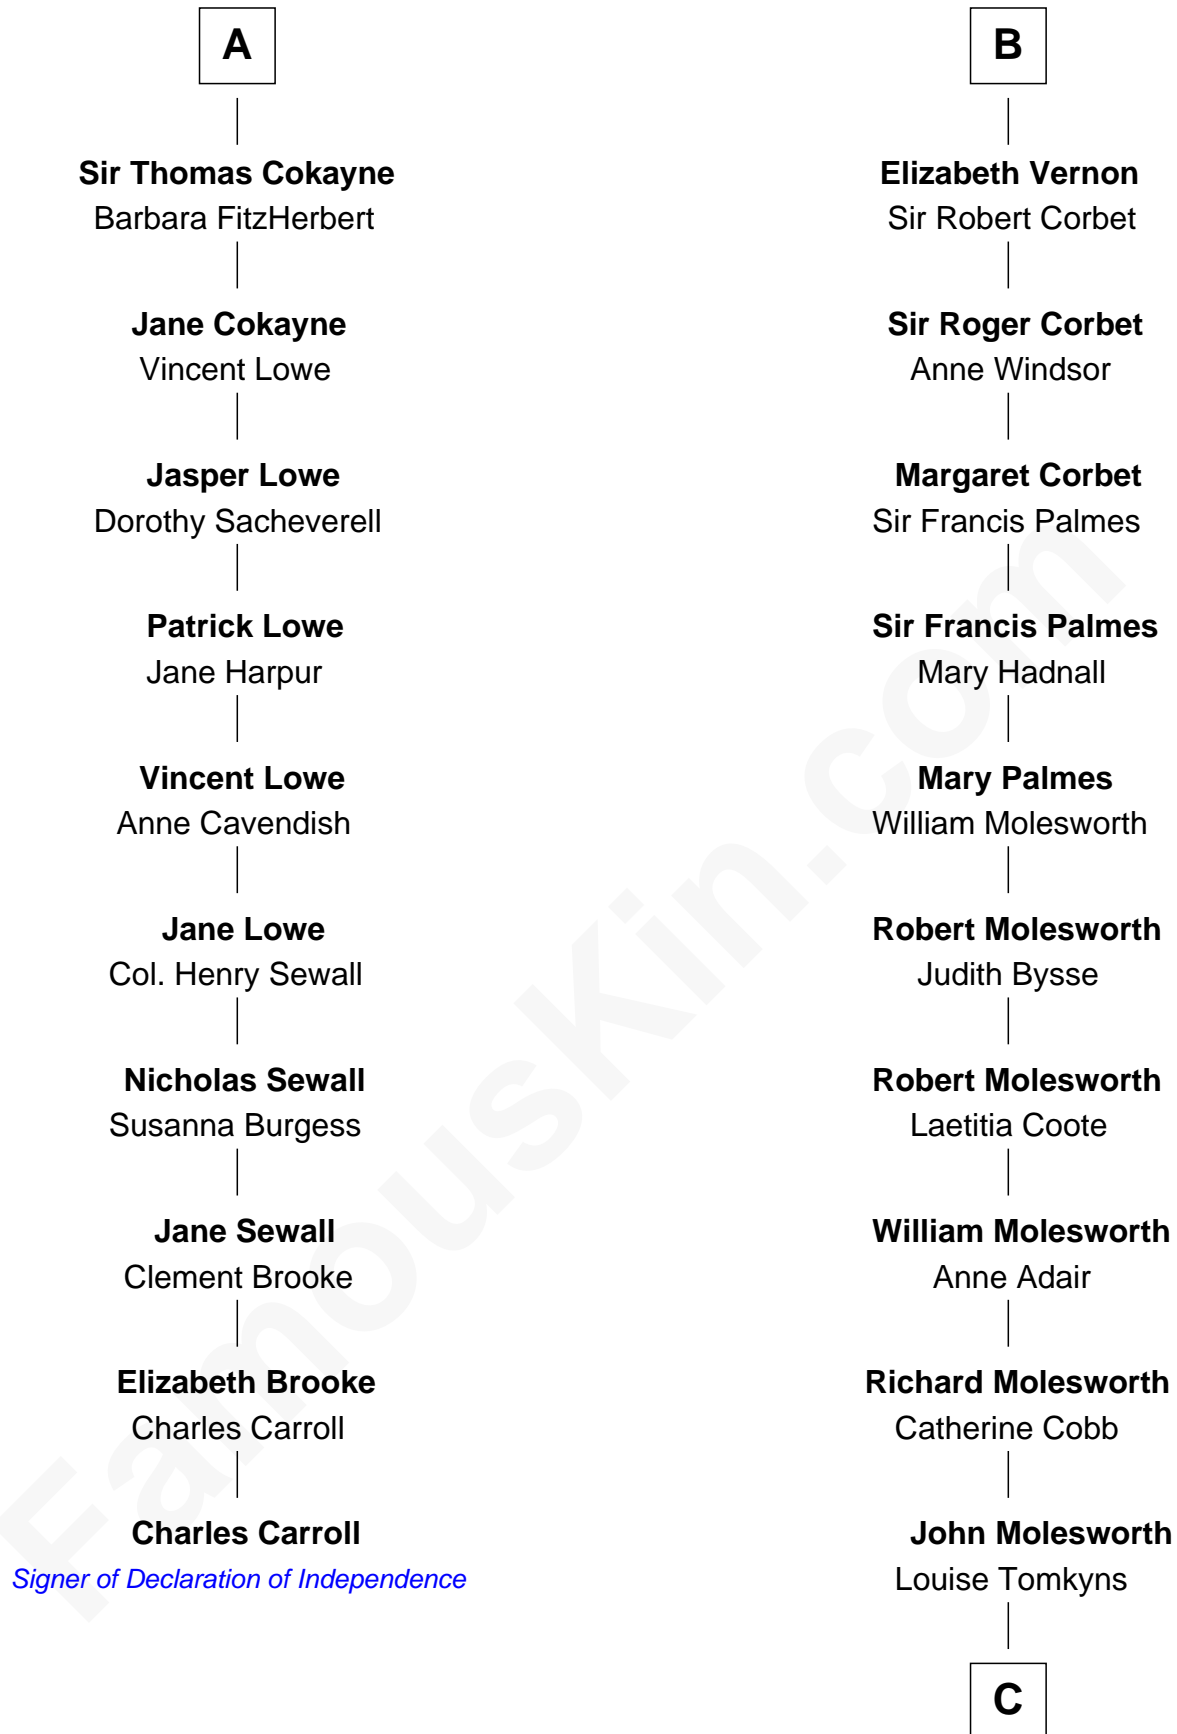

## Relationship Chart of

### Charles Carroll

*Signer of the Declaration of Independence*

16th cousin 3 times removed of

**Olivia De Havilland**  
*Movie Actress*

**Sir Robert de Ros**  
Isabel de Aubeney

C

**Margaret Letitia Molesworth**