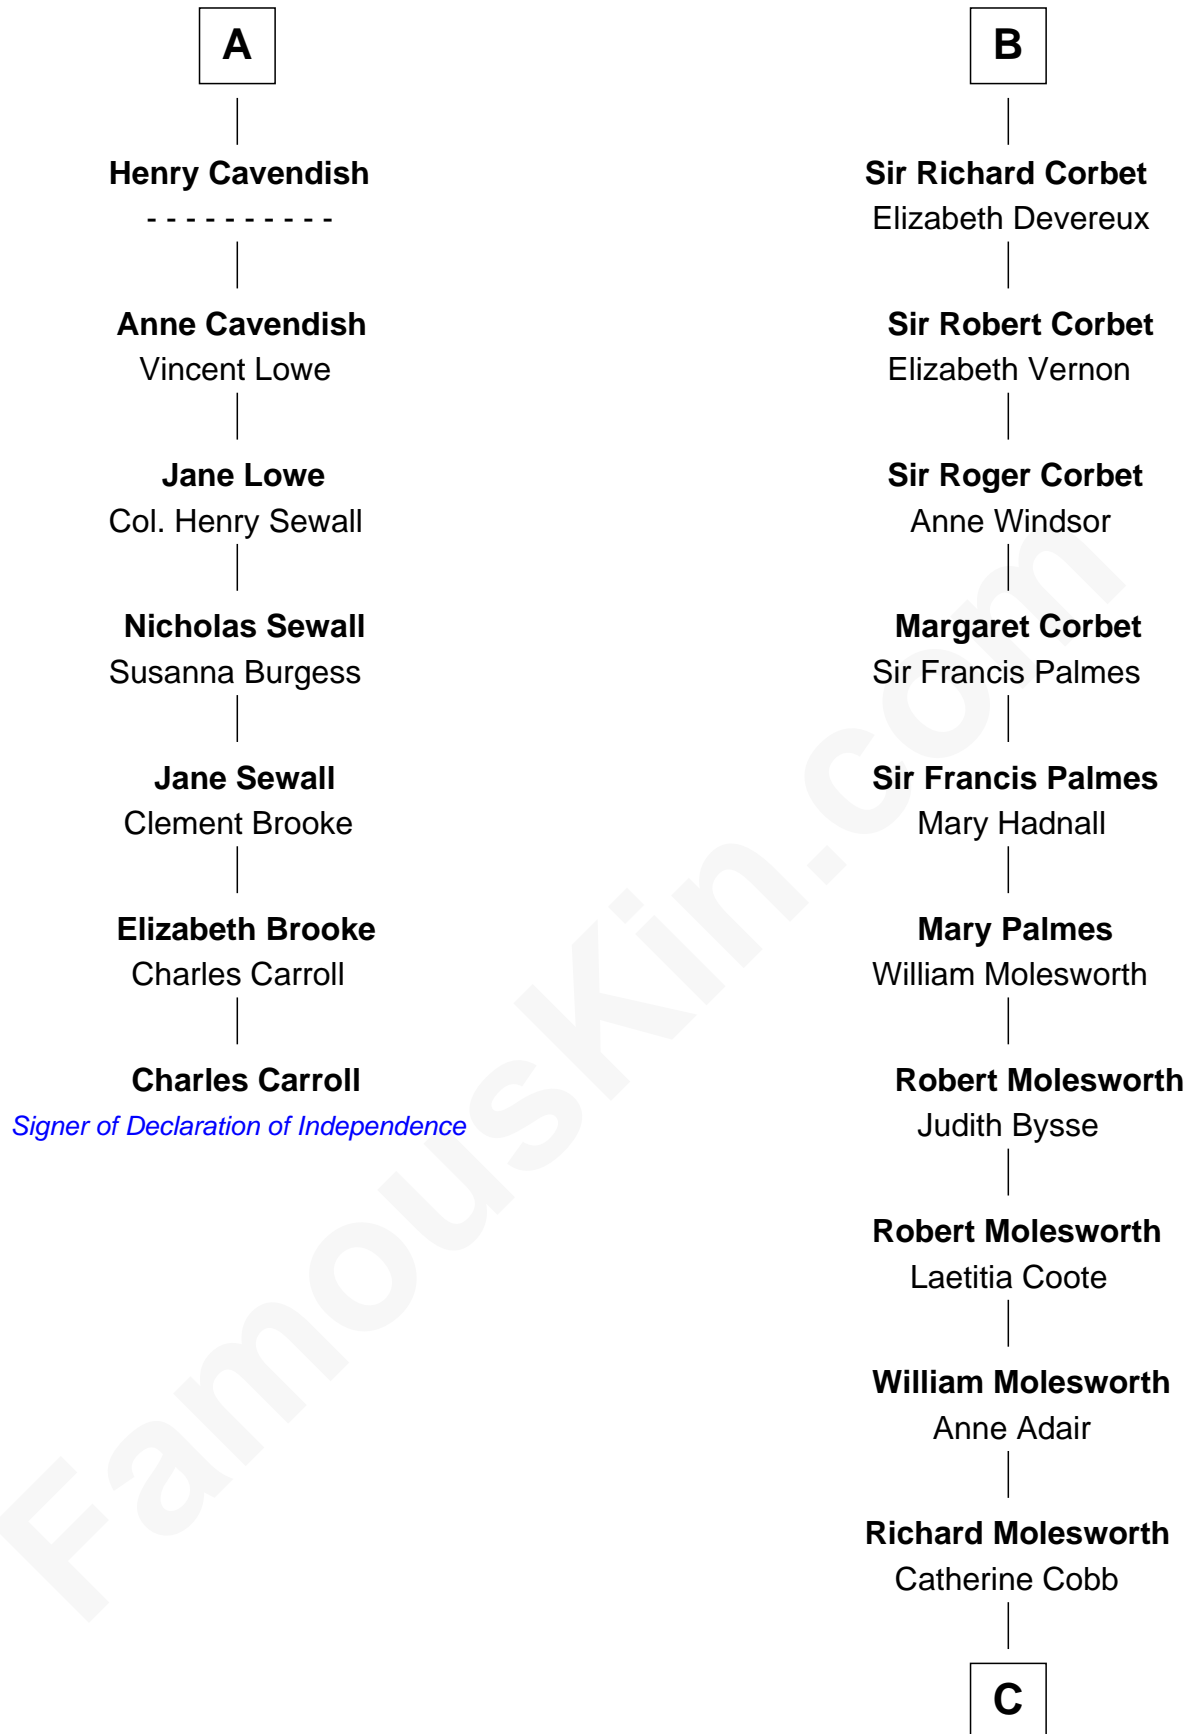

## Relationship Chart of

### Charles Carroll

*Signer of the Declaration of Independence*

13th cousin 7 times removed of

**Olivia De Havilland**  
*Movie Actress*

**Sir Gilbert Talbot**  
Pernel le Boteler

**C**

**John Molesworth**

Louise Tomkyns

**Margaret Letitia Molesworth**

Charles Richard De Havilland

**Walter Augustus De Havilland**

Lillian Augusta Ruse

**Olivia De Havilland**

*Movie Actress*

FamousKin.com