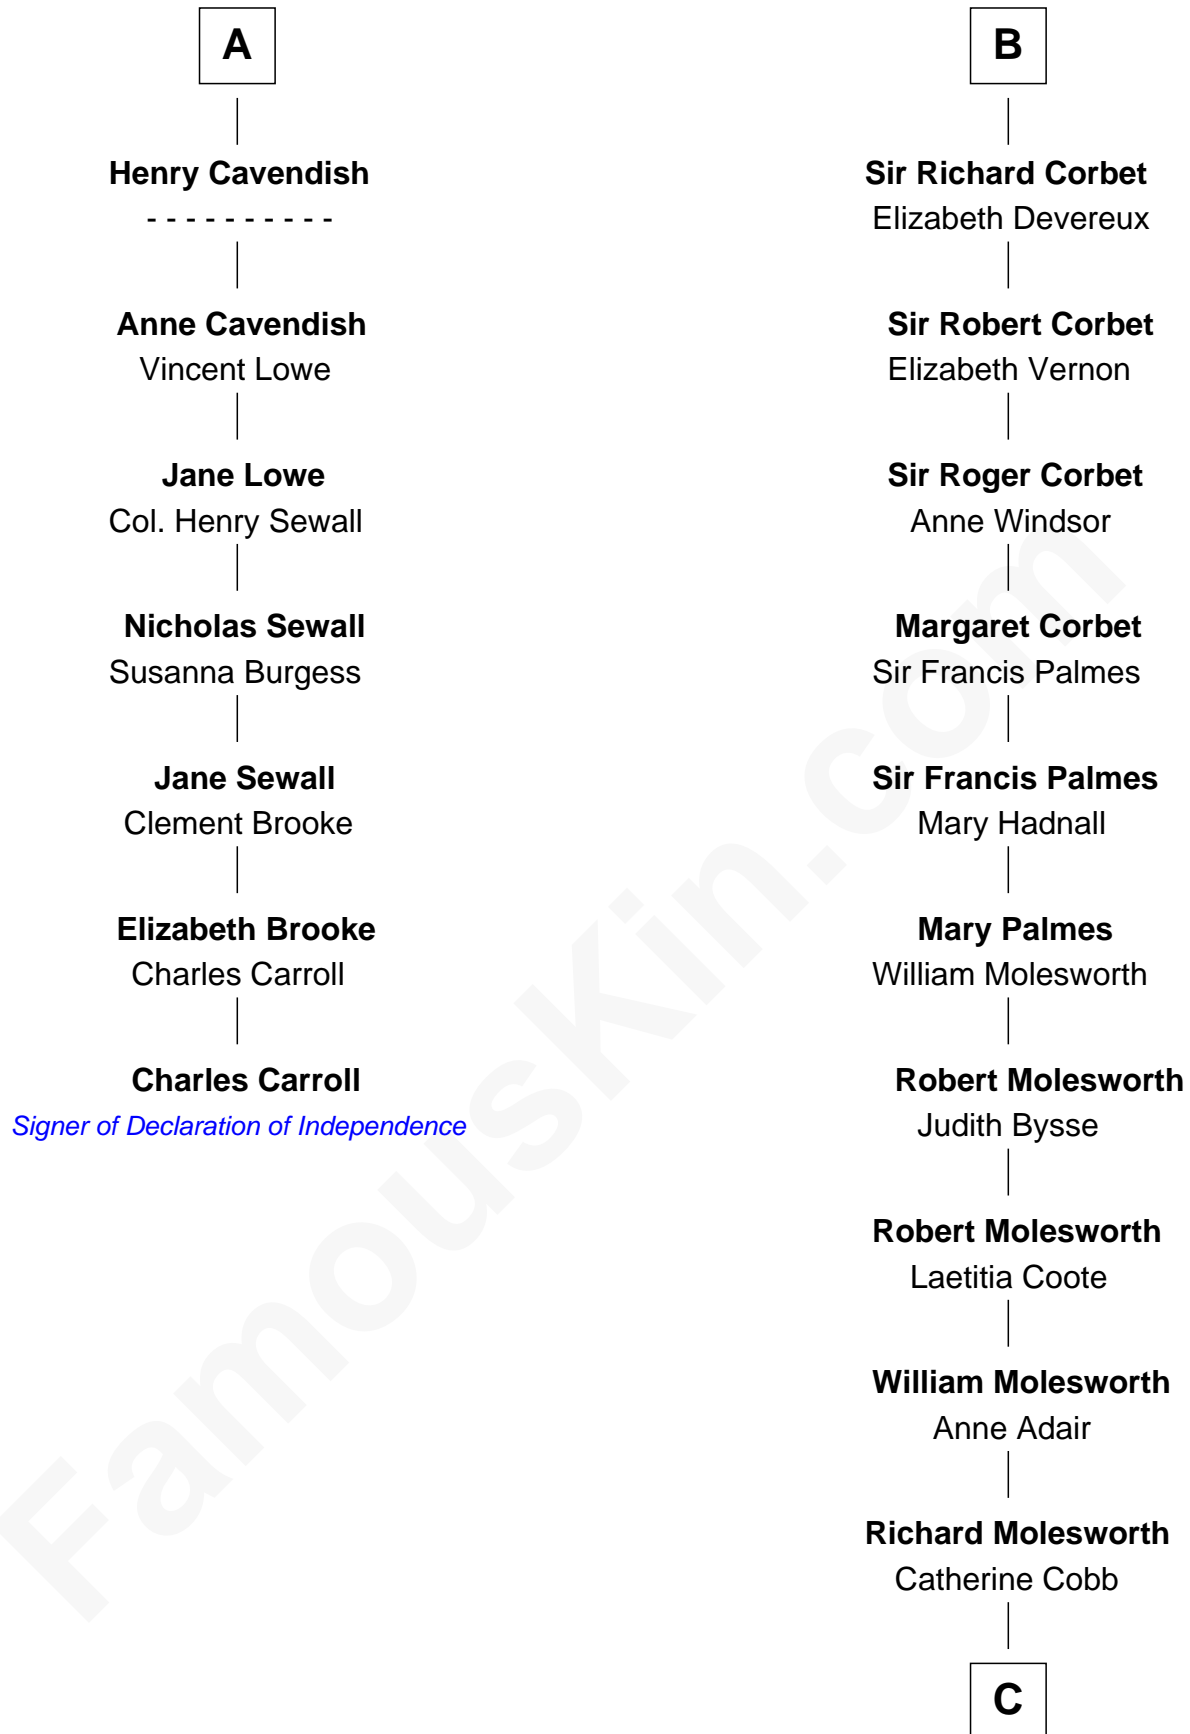

FamousKin.com

Relationship Chart of

Charles Carroll

Signer of the Declaration of Independence

13th cousin 7 times removed of

Joan Fontaine

Movie Actress

Sir Gilbert Talbot

Pernel le Boteler

C

John Molesworth

Louise Tomkyns

Margaret Letitia Molesworth

Charles Richard De Havilland

Walter Augustus De Havilland

Lillian Augusta Ruse