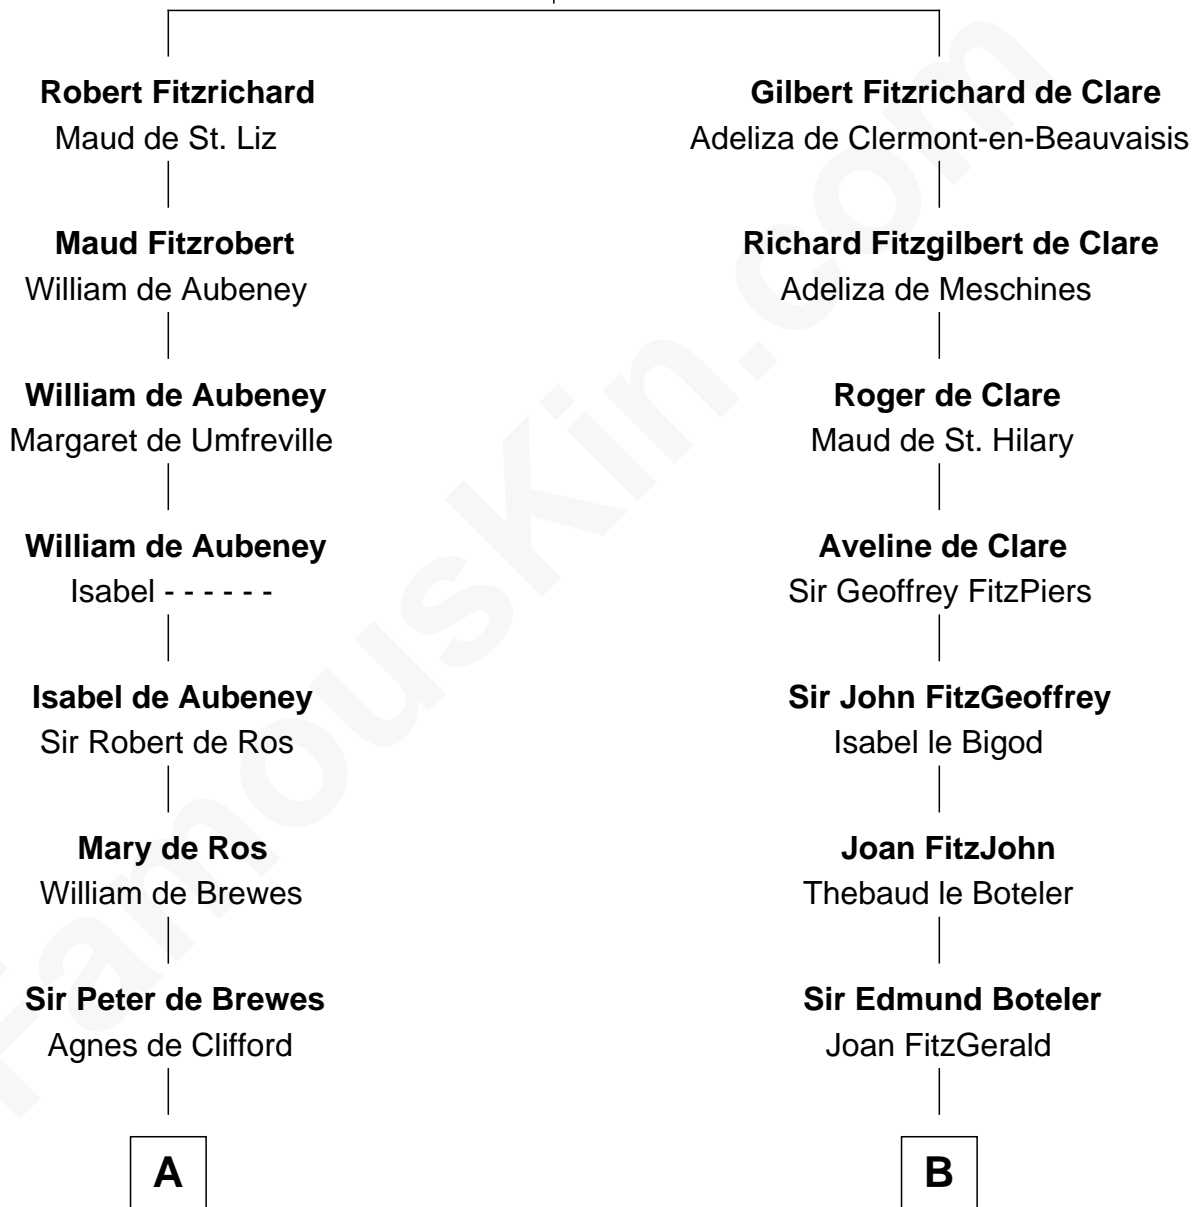

FamousKin.com

Relationship Chart of

Charles Carroll

Signer of the Declaration of Independence

20th cousin 1 time removed of

Jonathan Swift

Author of Gulliver's Travels

Richard Fitzgilbert

Rohese Giffard

C

Jane Lowe
Col. Henry Sewall

Nicholas Sewall
Susanna Burgess

Jane Sewall
Clement Brooke

Elizabeth Brooke
Charles Carroll

Charles Carroll
Signer of Declaration of Independence

D