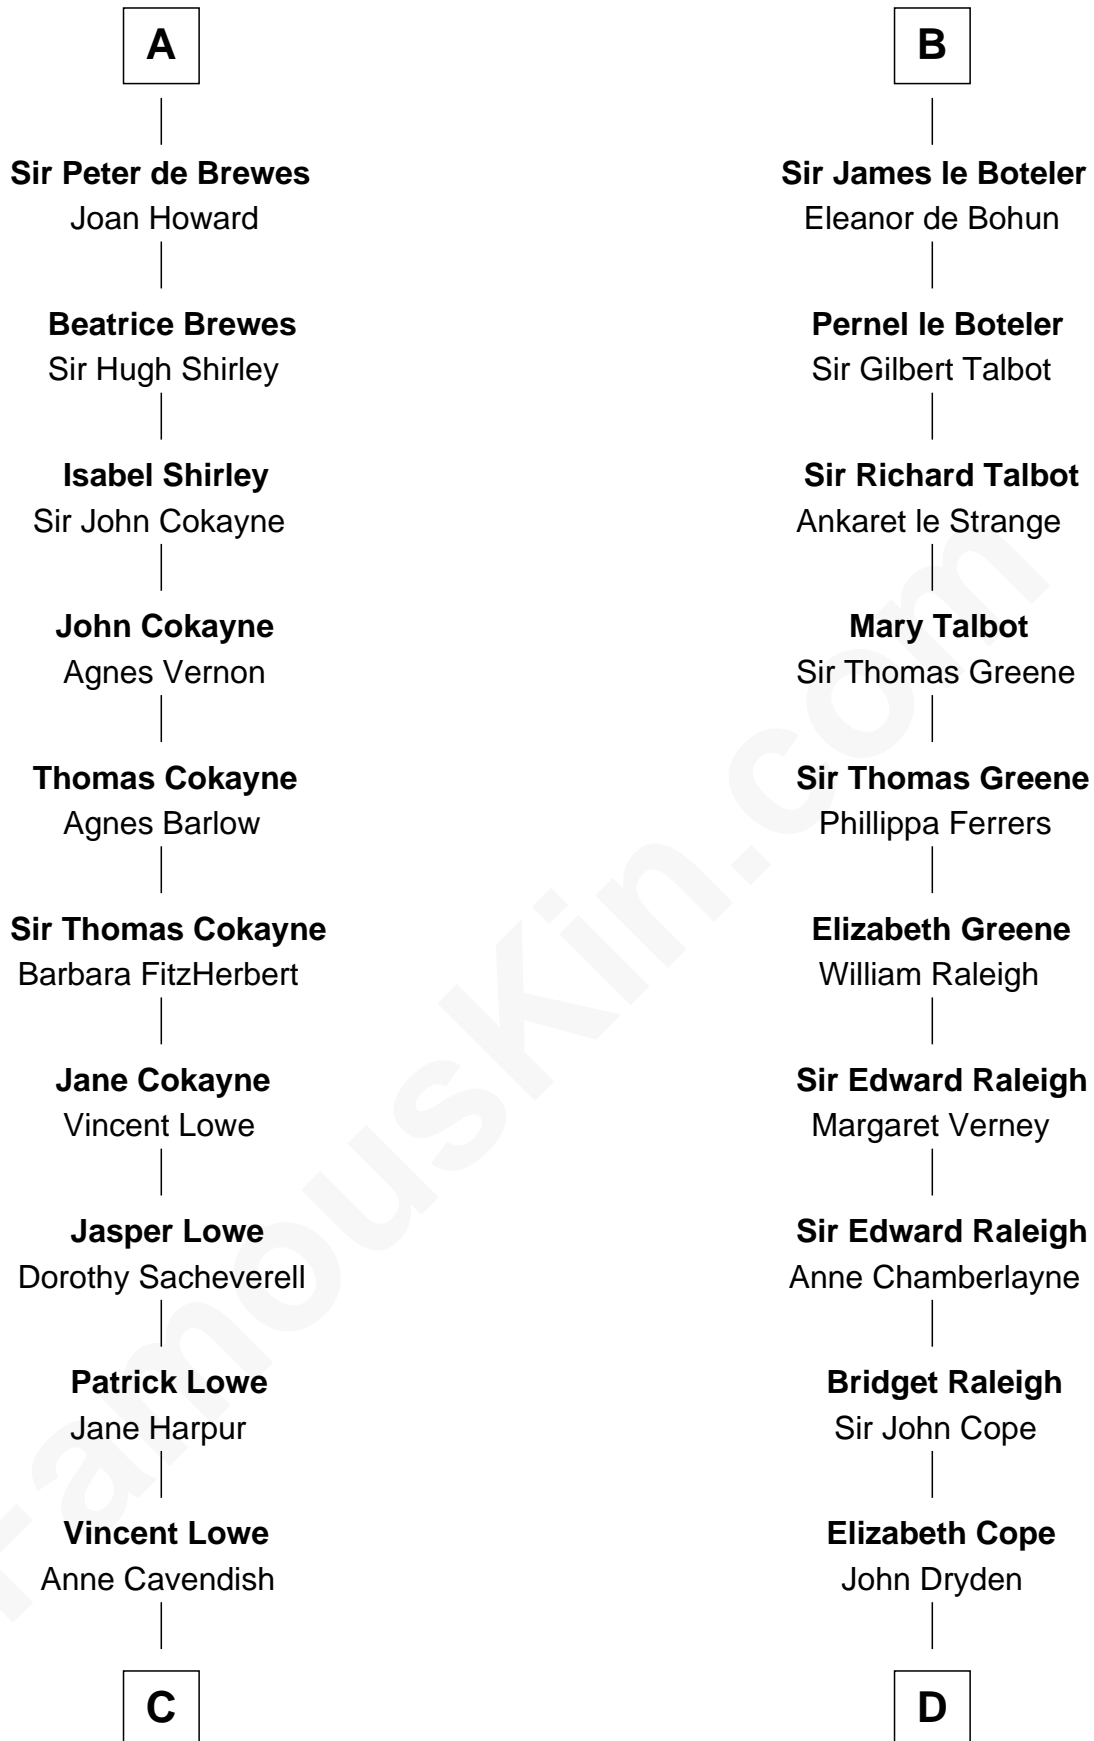

FamousKin.com

Relationship Chart of

Charles Carroll

Signer of the Declaration of Independence

20th cousin 1 time removed of

Jonathan Swift

Author of Gulliver's Travels

Richard Fitzgilbert

Rohese Giffard

C

Jane Lowe
Col. Henry Sewall

Nicholas Sewall
Susanna Burgess

Jane Sewall
Clement Brooke

Elizabeth Brooke
Charles Carroll

Charles Carroll
Signer of Declaration of Independence

D