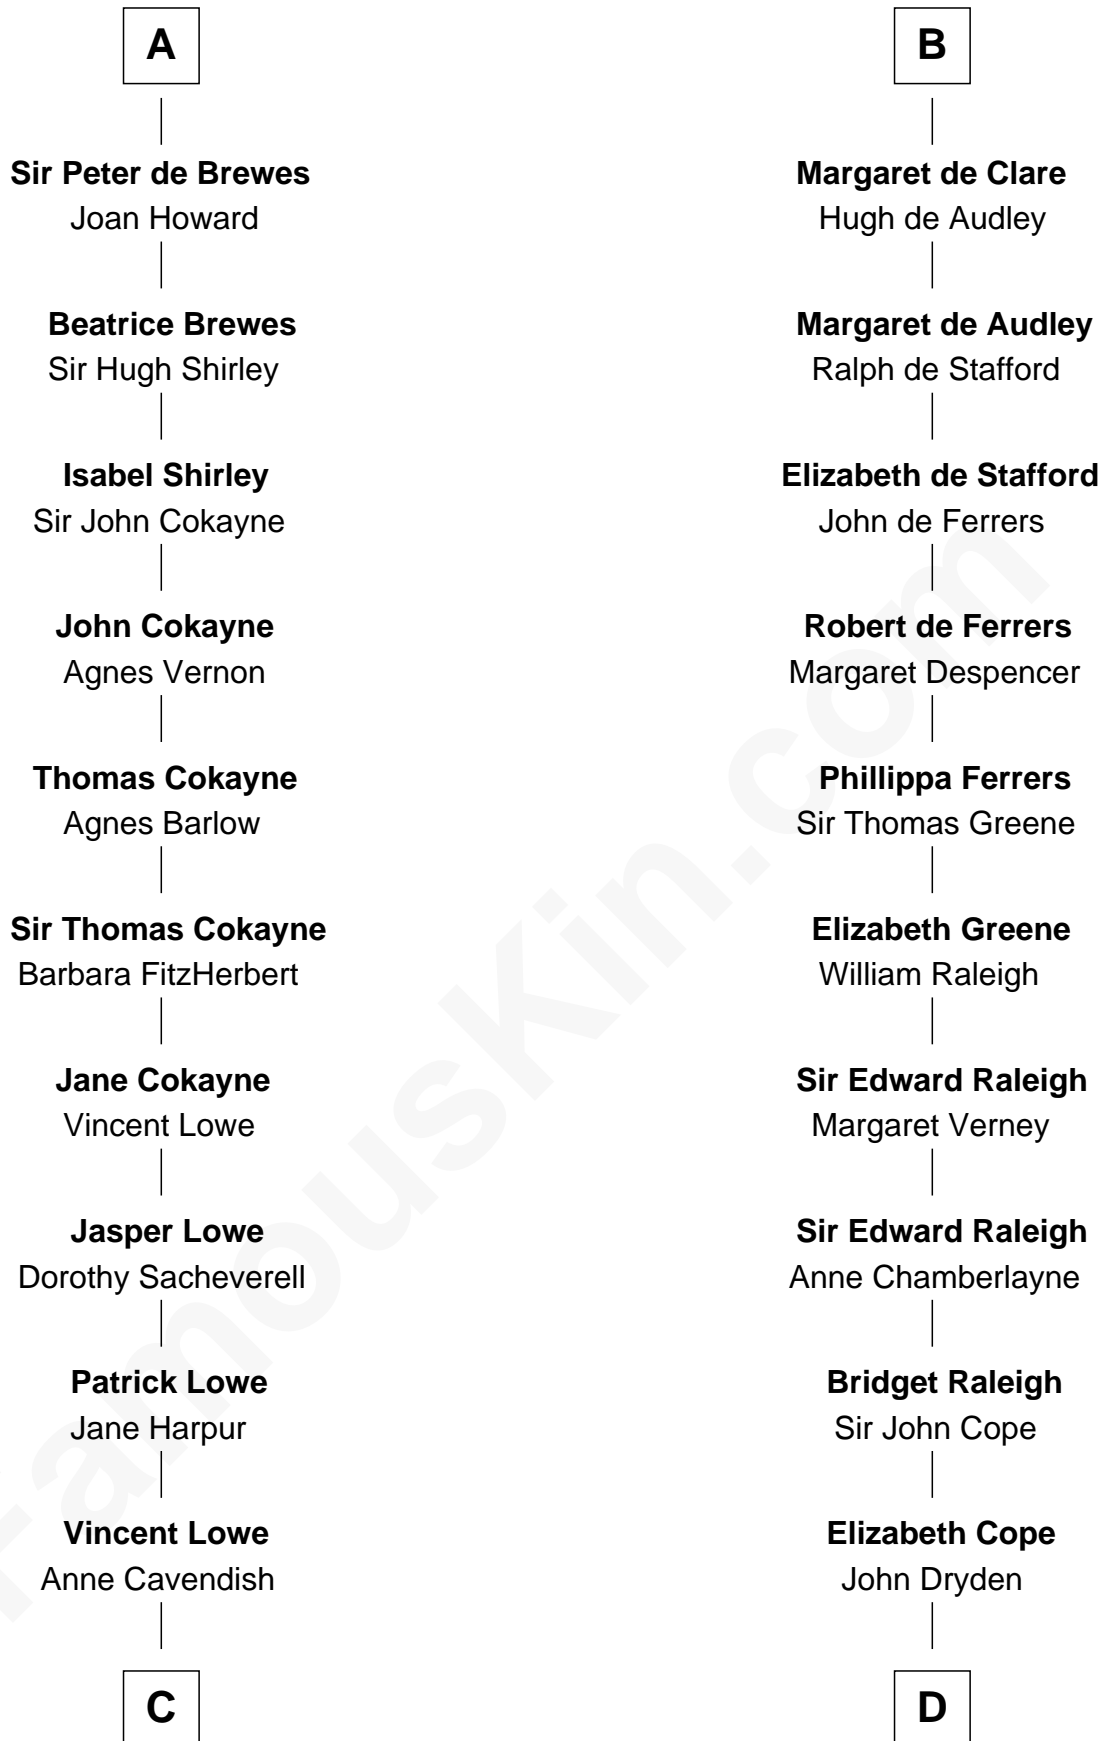

FamousKin.com

Relationship Chart of

Charles Carroll

Signer of the Declaration of Independence

20th cousin 1 time removed of

Jonathan Swift

Author of Gulliver's Travels

C

Jane Lowe
Col. Henry Sewall

Nicholas Sewall
Susanna Burgess

Jane Sewall
Clement Brooke

Elizabeth Brooke
Charles Carroll

Charles Carroll
Signer of Declaration of Independence

D

Nicholas Dryden
Mary Emyley

Elizabeth Dryden
Rev. Thomas Swift