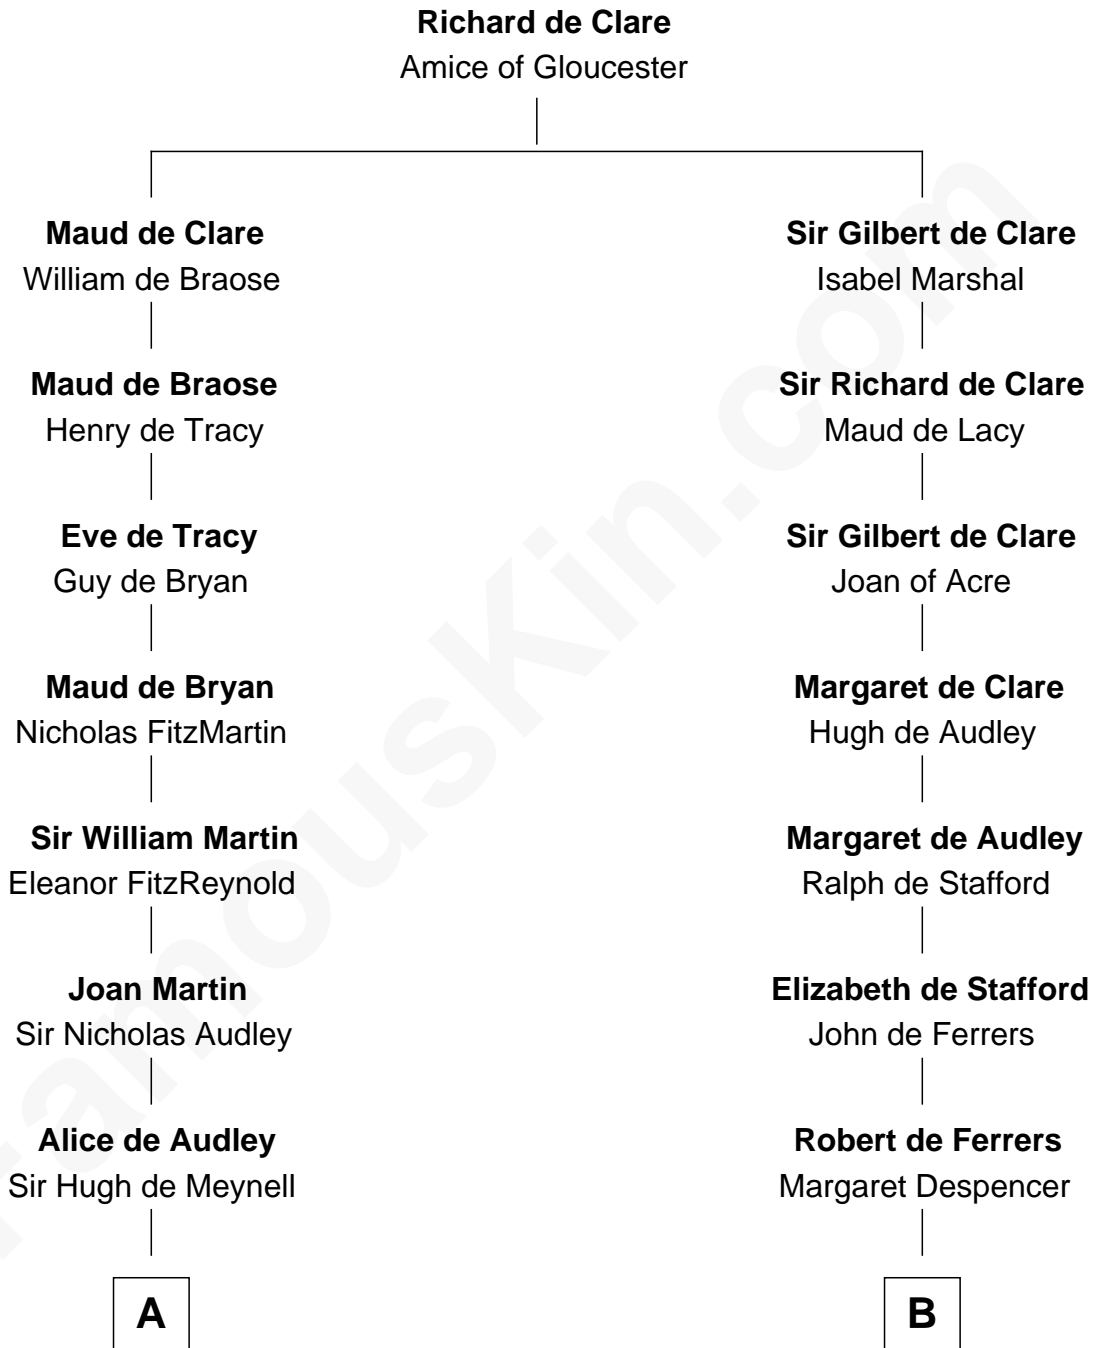

FamousKin.com

Relationship Chart of

Charles Carroll

Signer of the Declaration of Independence

16th cousin 5 times removed of

Jonathan Swift

Author of Gulliver's Travels

C

—
Jane Lowe

Col. Henry Sewall

—
Nicholas Sewall

Susanna Burgess

—
Jane Sewall

Clement Brooke

—
Elizabeth Brooke

Charles Carroll