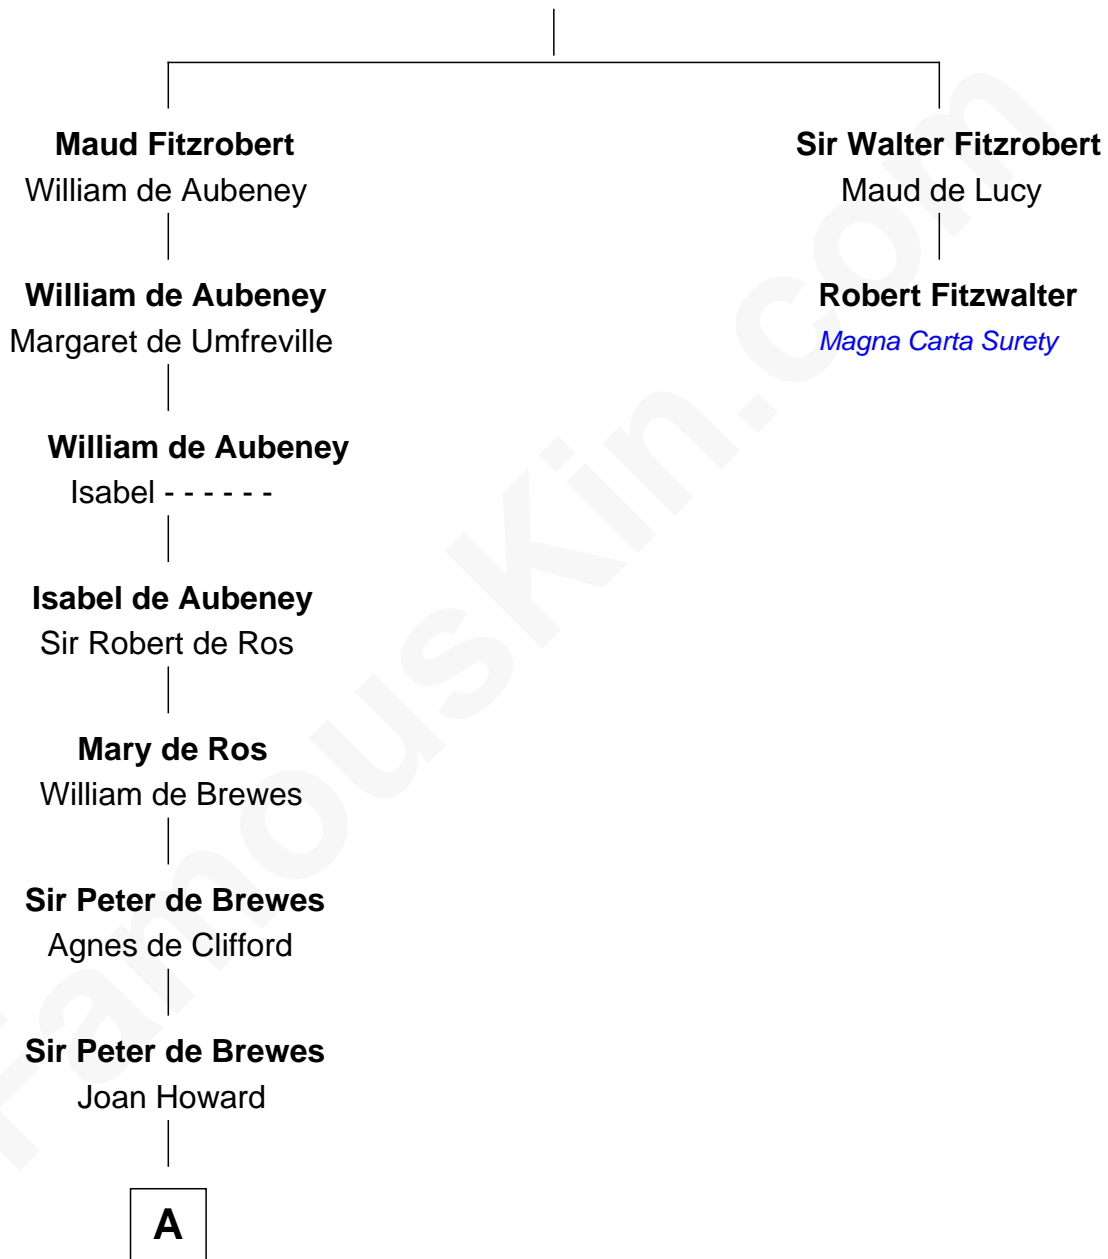

# FamousKin.com Relationship Chart of

**Charles Carroll**

*Signer of the Declaration of Independence*

1st cousin 19 times removed of

**Robert Fitzwalter**

*Magna Carta Surety*

**Robert Fitzrichard**

Maud de St. Liz

**B**

—  
**Nicholas Sewall**  
Susanna Burgess

—  
**Jane Sewall**  
Clement Brooke

—  
**Elizabeth Brooke**  
Charles Carroll

—  
**Charles Carroll**

*Signer of Declaration of Independence*

FamousKin.com