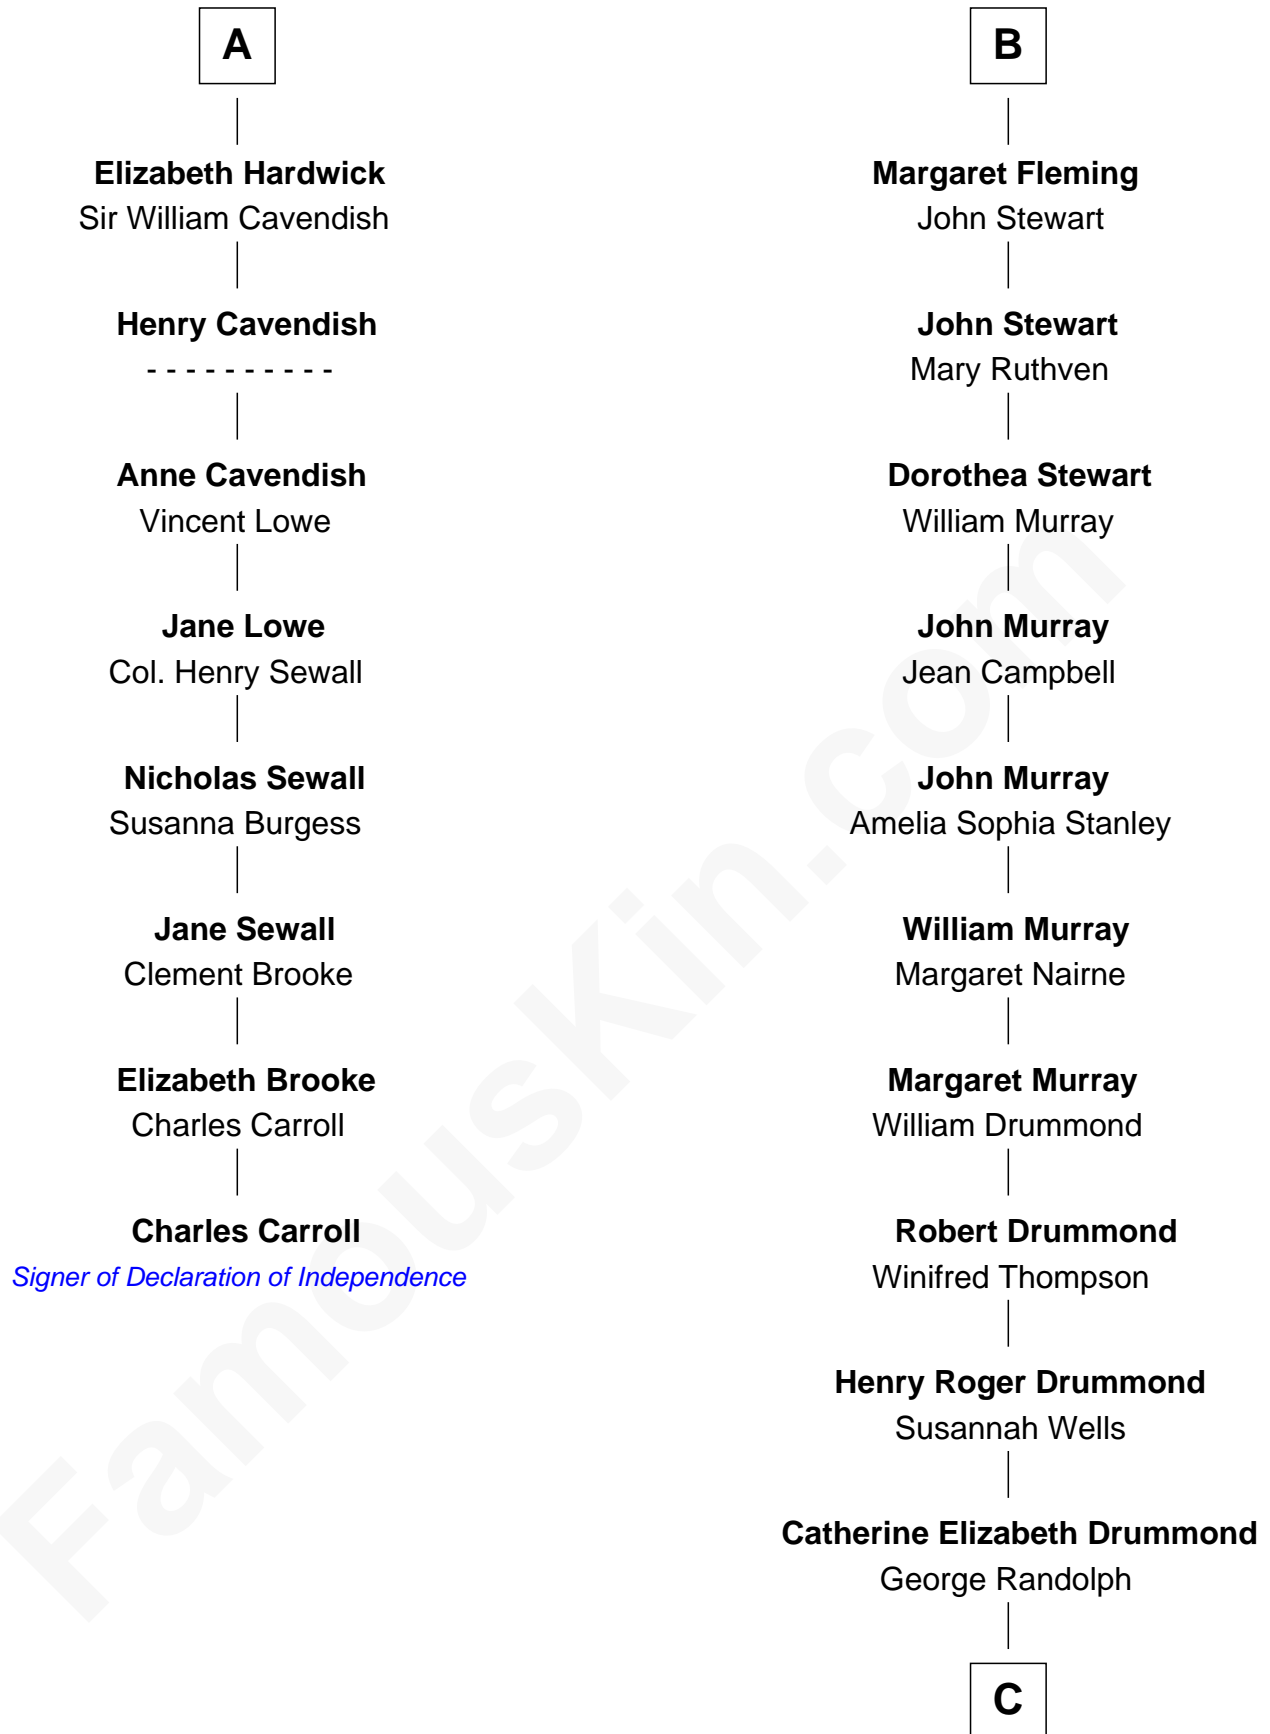

## Relationship Chart of

### Charles Carroll

*Signer of the Declaration of Independence*

14th cousin 7 times removed of

**Hugh Grant**  
*Movie Actor*

**Edmund Fitzalan**  
Alice de Warenne

**C**

—  
**Cyril Randolph**

Frances Selina Hervey

—  
**Felton George Randolph**

Emily Margaret Nepean

—  
**Margaret Isobel Randolph**

John Cassilis MacLean

—  
**Fynvola Susan MacLean**

James Murray Grant

—  
**Hugh Grant**

*Movie Actor*