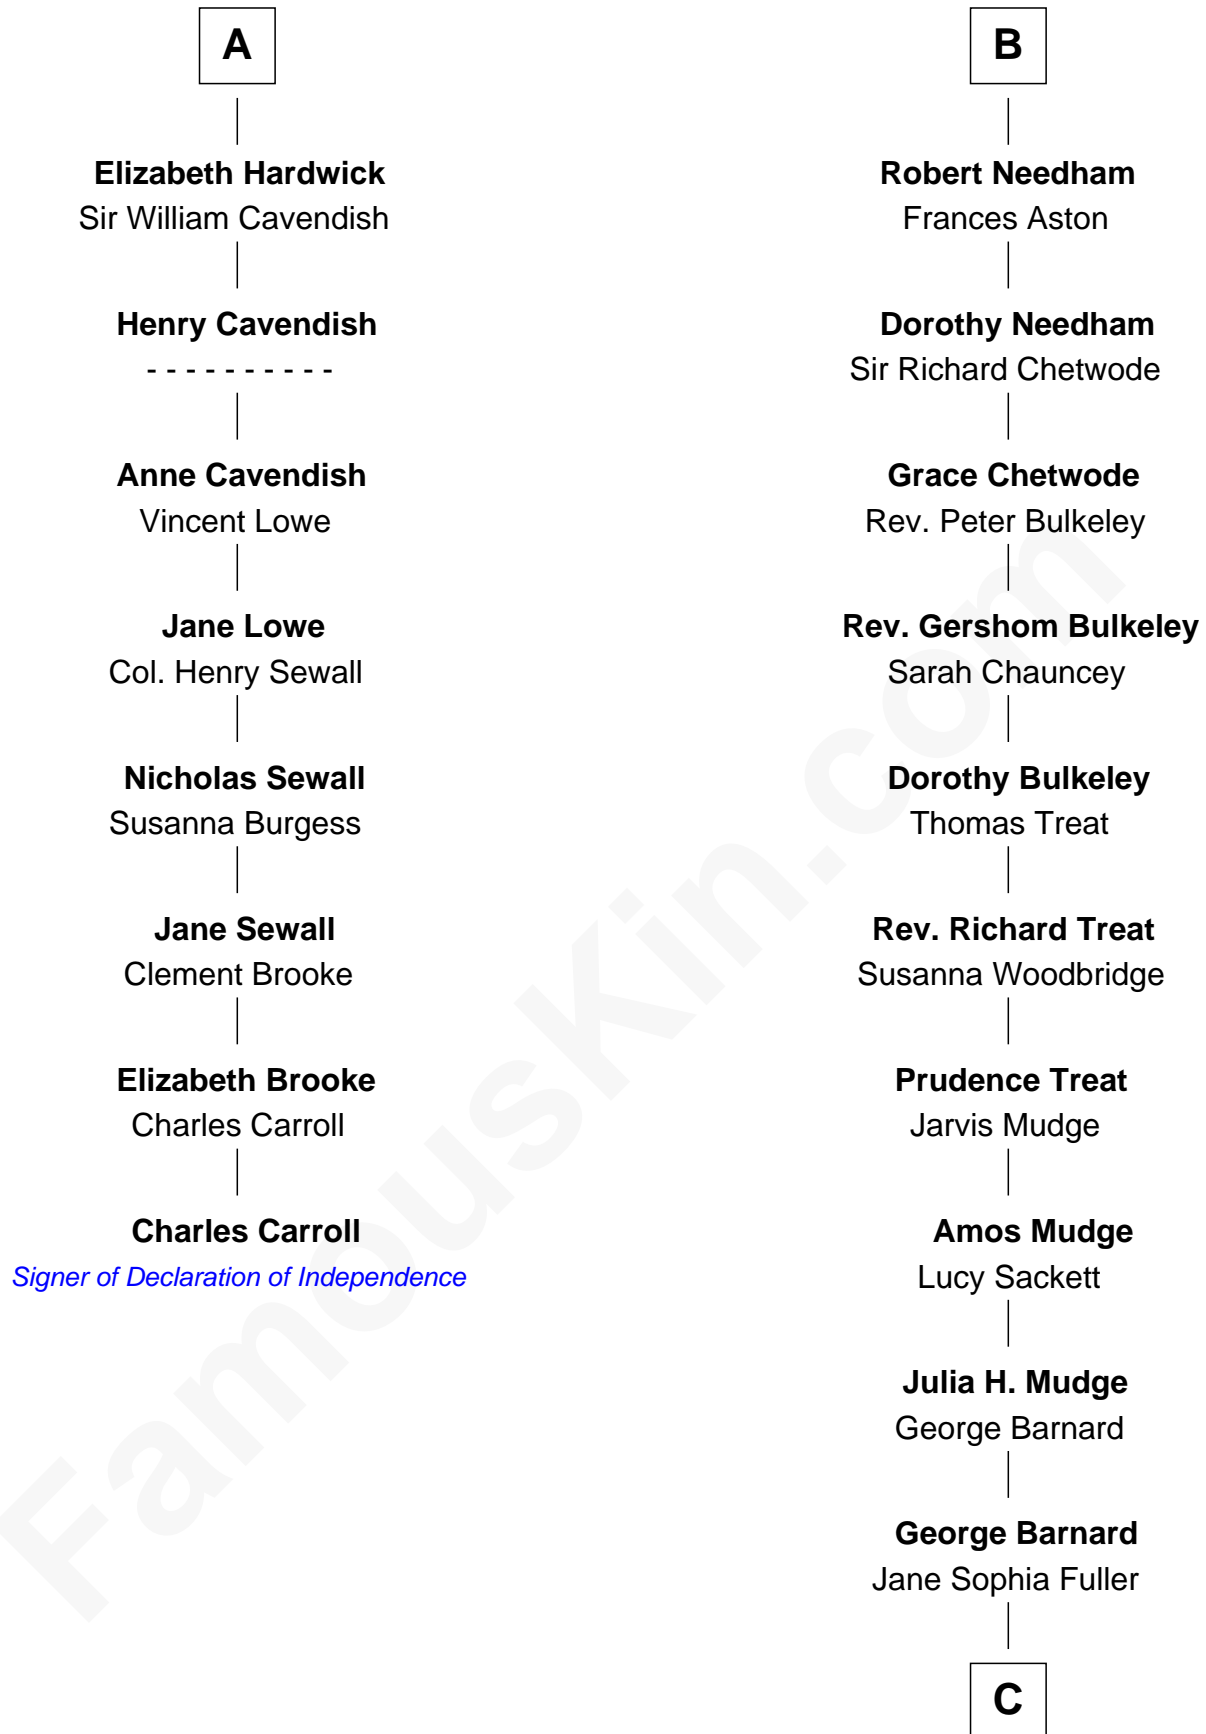

FamousKin.com

Relationship Chart of

Charles Carroll

Signer of the Declaration of Independence

14th cousin 5 times removed of

Dick Clark

Radio and TV Host

Sir James le Boteler

Eleanor de Bohun

C

Charles Fuller Barnard

Anna May Aldridge

Julia Fuller Barnard

Richard Augustus Clark

Dick Clark

Radio and TV Host