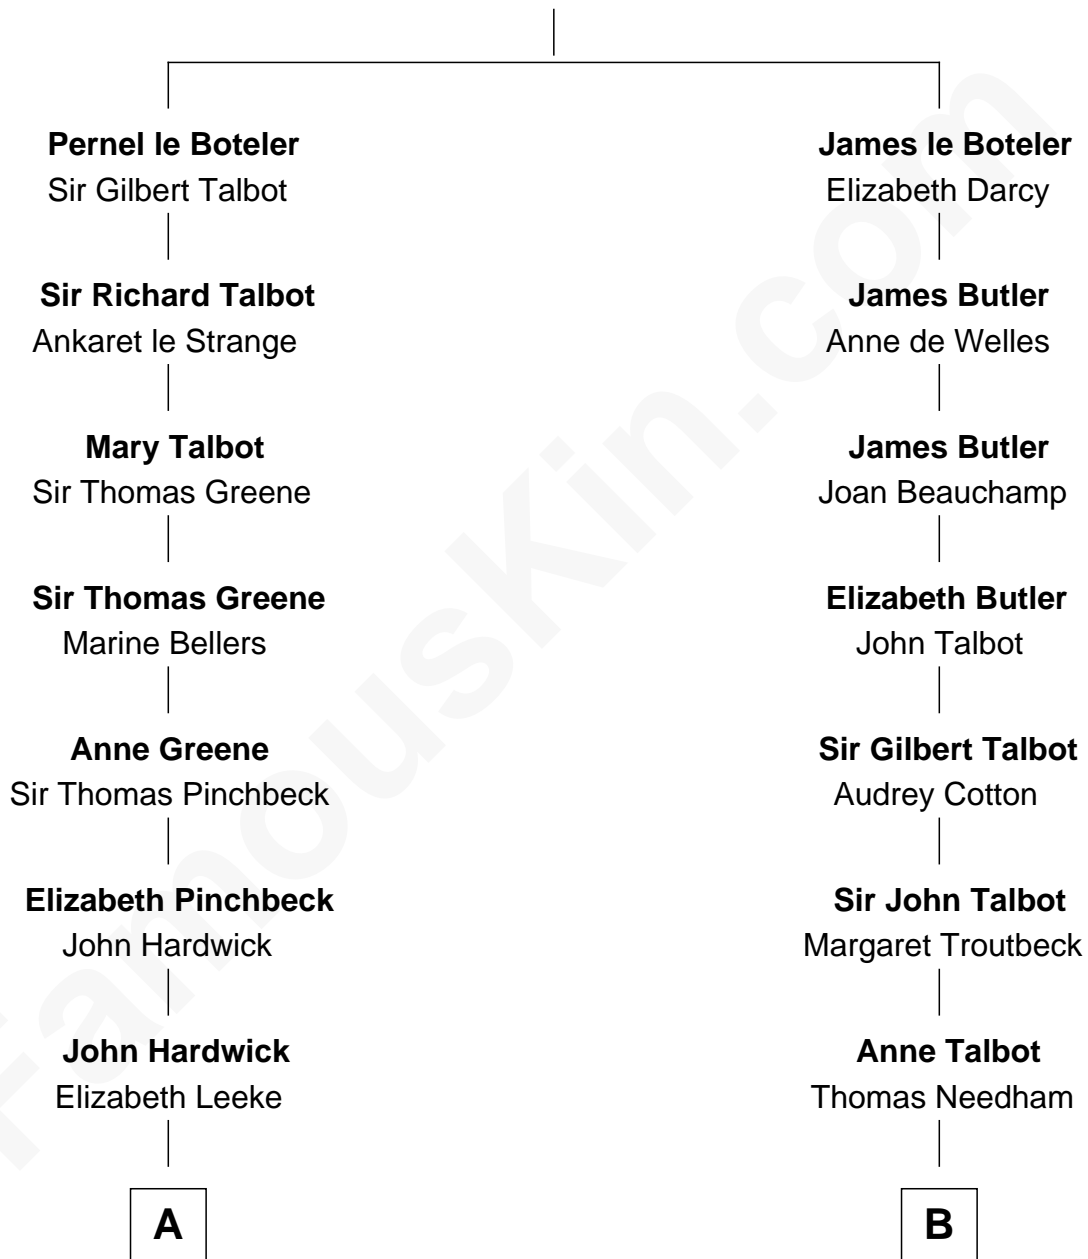

FamousKin.com

Relationship Chart of

Charles Carroll

Signer of the Declaration of Independence

14th cousin 5 times removed of

Dick Clark

Radio and TV Host

Sir James le Boteler

Eleanor de Bohun

C

Charles Fuller Barnard

Anna May Aldridge

Julia Fuller Barnard

Richard Augustus Clark

Dick Clark

Radio and TV Host