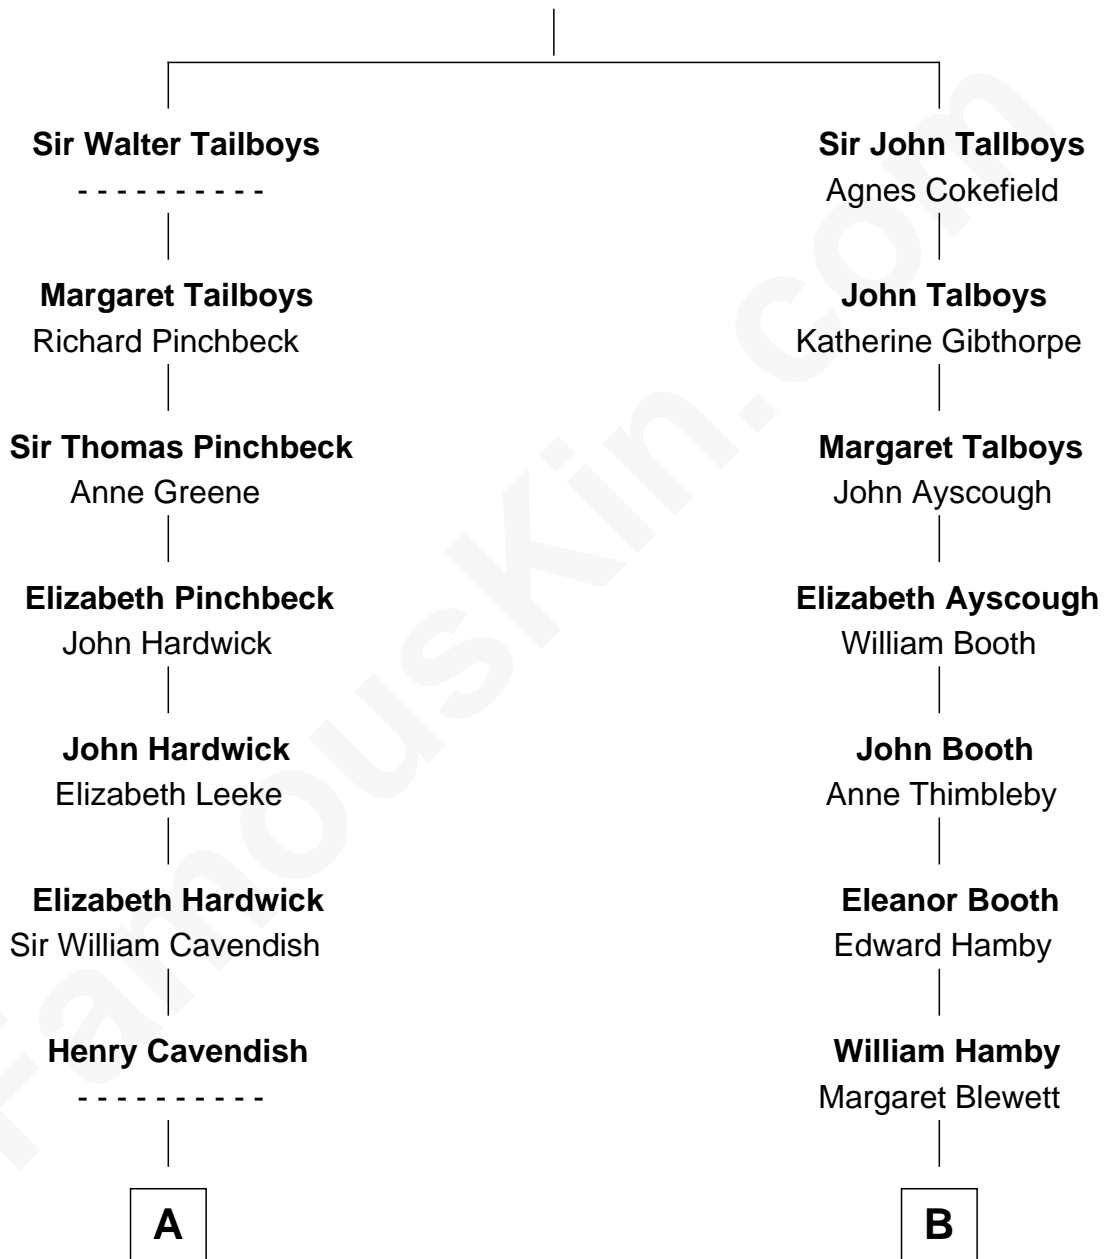

Elisabeth Shue

TV and Movie Actress

Sir Walter Tailboys

Margaret - - - - -