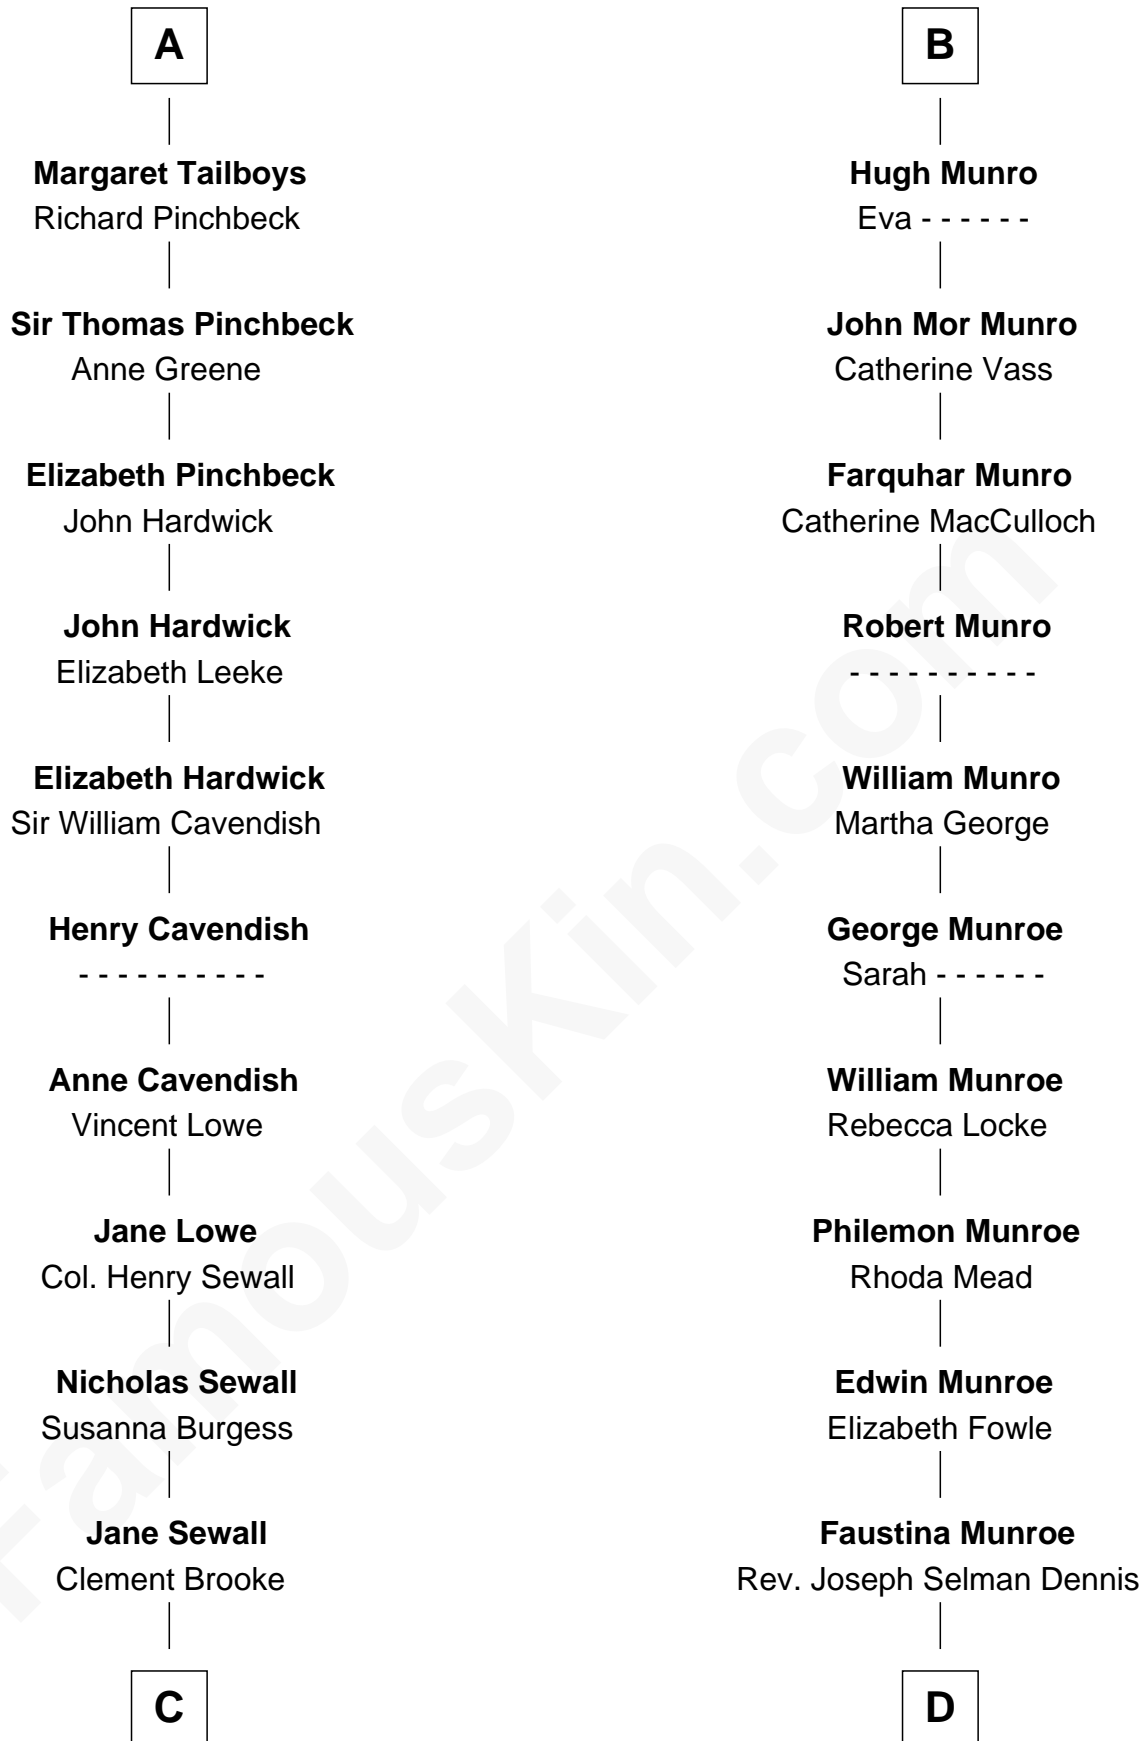

FamousKin.com

Relationship Chart of

Charles Carroll

Signer of the Declaration of Independence

18th cousin 2 times removed of

Nathaniel Philbrick

Author of In the Heart of the Sea

William Comyn

Sir Gilbert de Burradon

Eleanor de Burradon

Sir Henry Tailboys

Sir Walter Tailboys

Margaret - - - - -

Sir Walter Tailboys

- - - - -

A

John Keith

- - - - -

Isabella Keith

Hugh Munro

George Munro

Christian MacCulloch

B

C