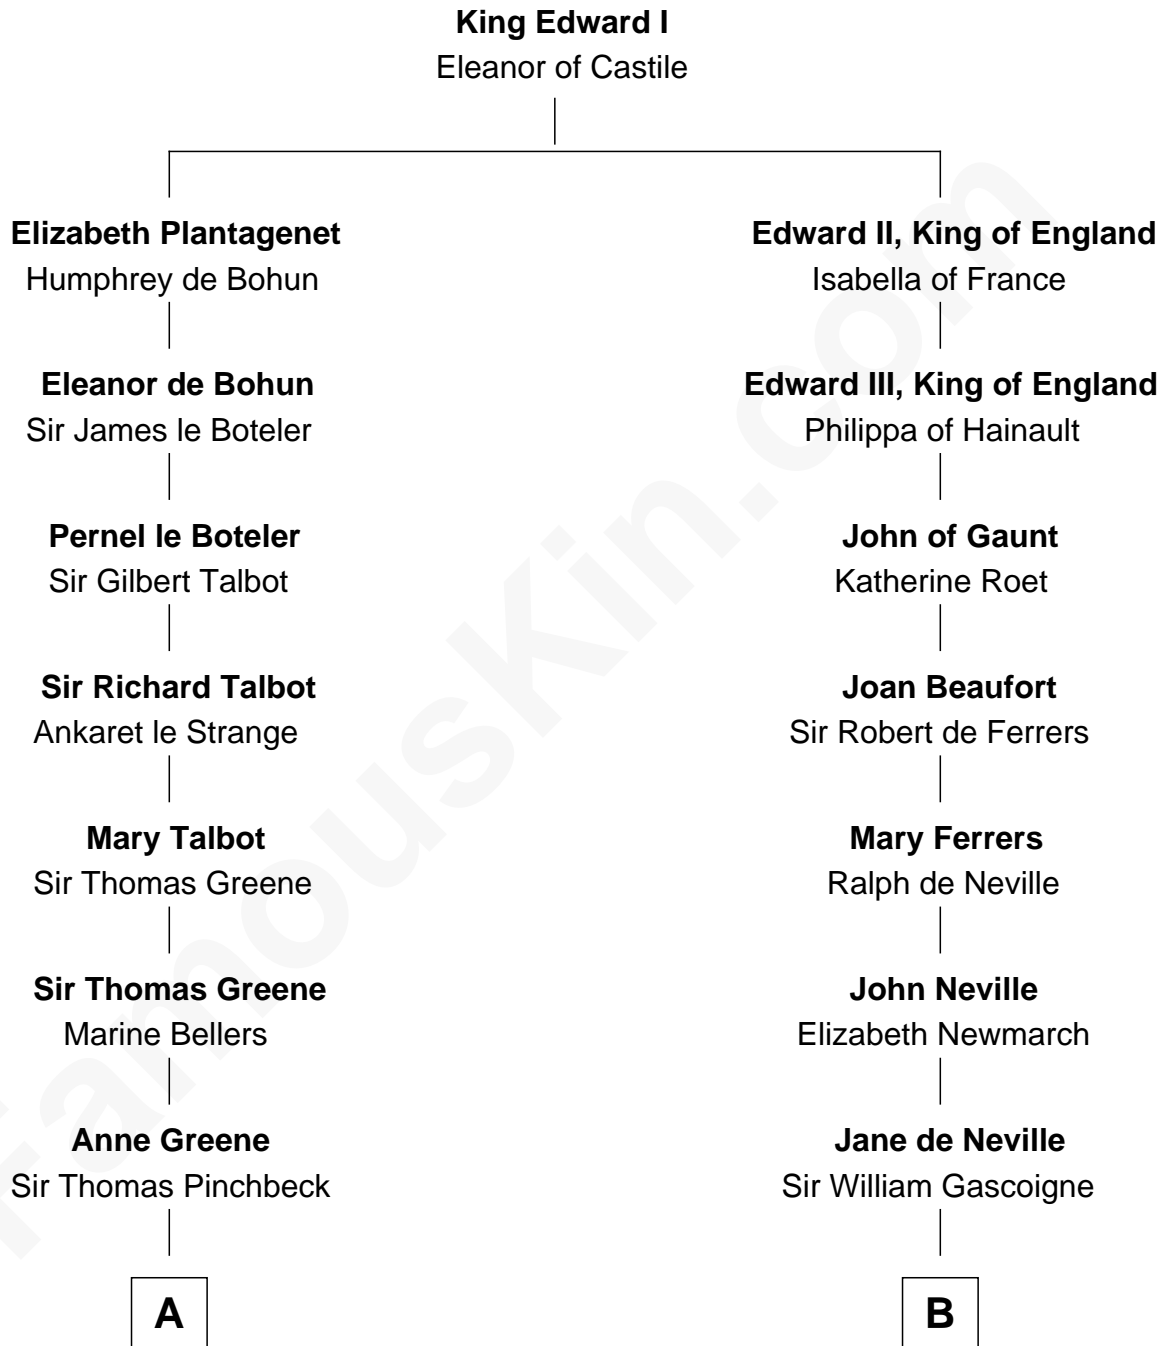

FamousKin.com

Relationship Chart of

Charles Carroll

Signer of the Declaration of Independence

16th cousin 4 times removed of

Charles A. Pillsbury

Co-Founder of C.A. Pillsbury Co.

C

—
Moses Carleton

Margaret Sprake

—
Henry Carleton

Polly Greeley

—
Margaret Sprague Carleton

George Alfred Pillsbury

—
Charles A. Pillsbury

Co-Founder of C.A. Pillsbury Co.