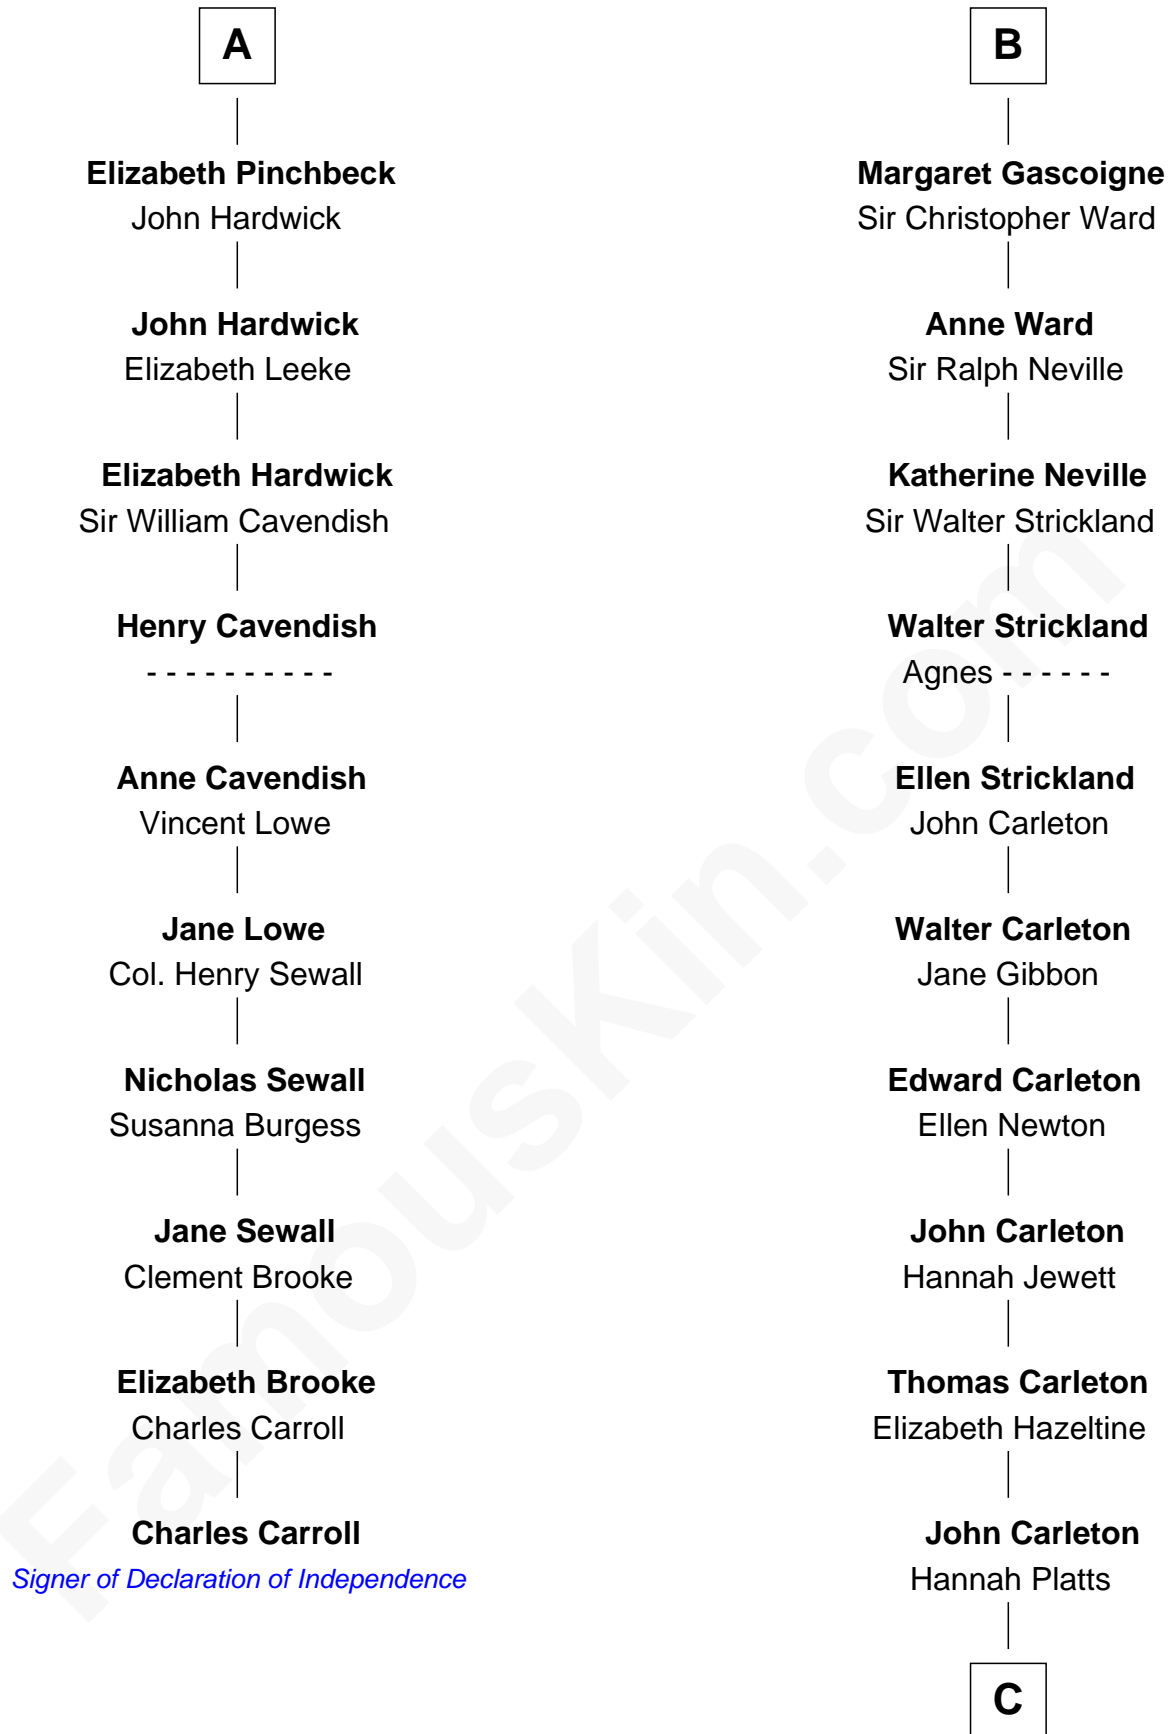

FamousKin.com

Relationship Chart of

Charles Carroll

Signer of the Declaration of Independence

16th cousin 4 times removed of

Charles A. Pillsbury

Co-Founder of C.A. Pillsbury Co.

C

—
Moses Carleton

Margaret Sprake

—
Henry Carleton

Polly Greeley

—
Margaret Sprague Carleton

George Alfred Pillsbury

—
Charles A. Pillsbury

Co-Founder of C.A. Pillsbury Co.