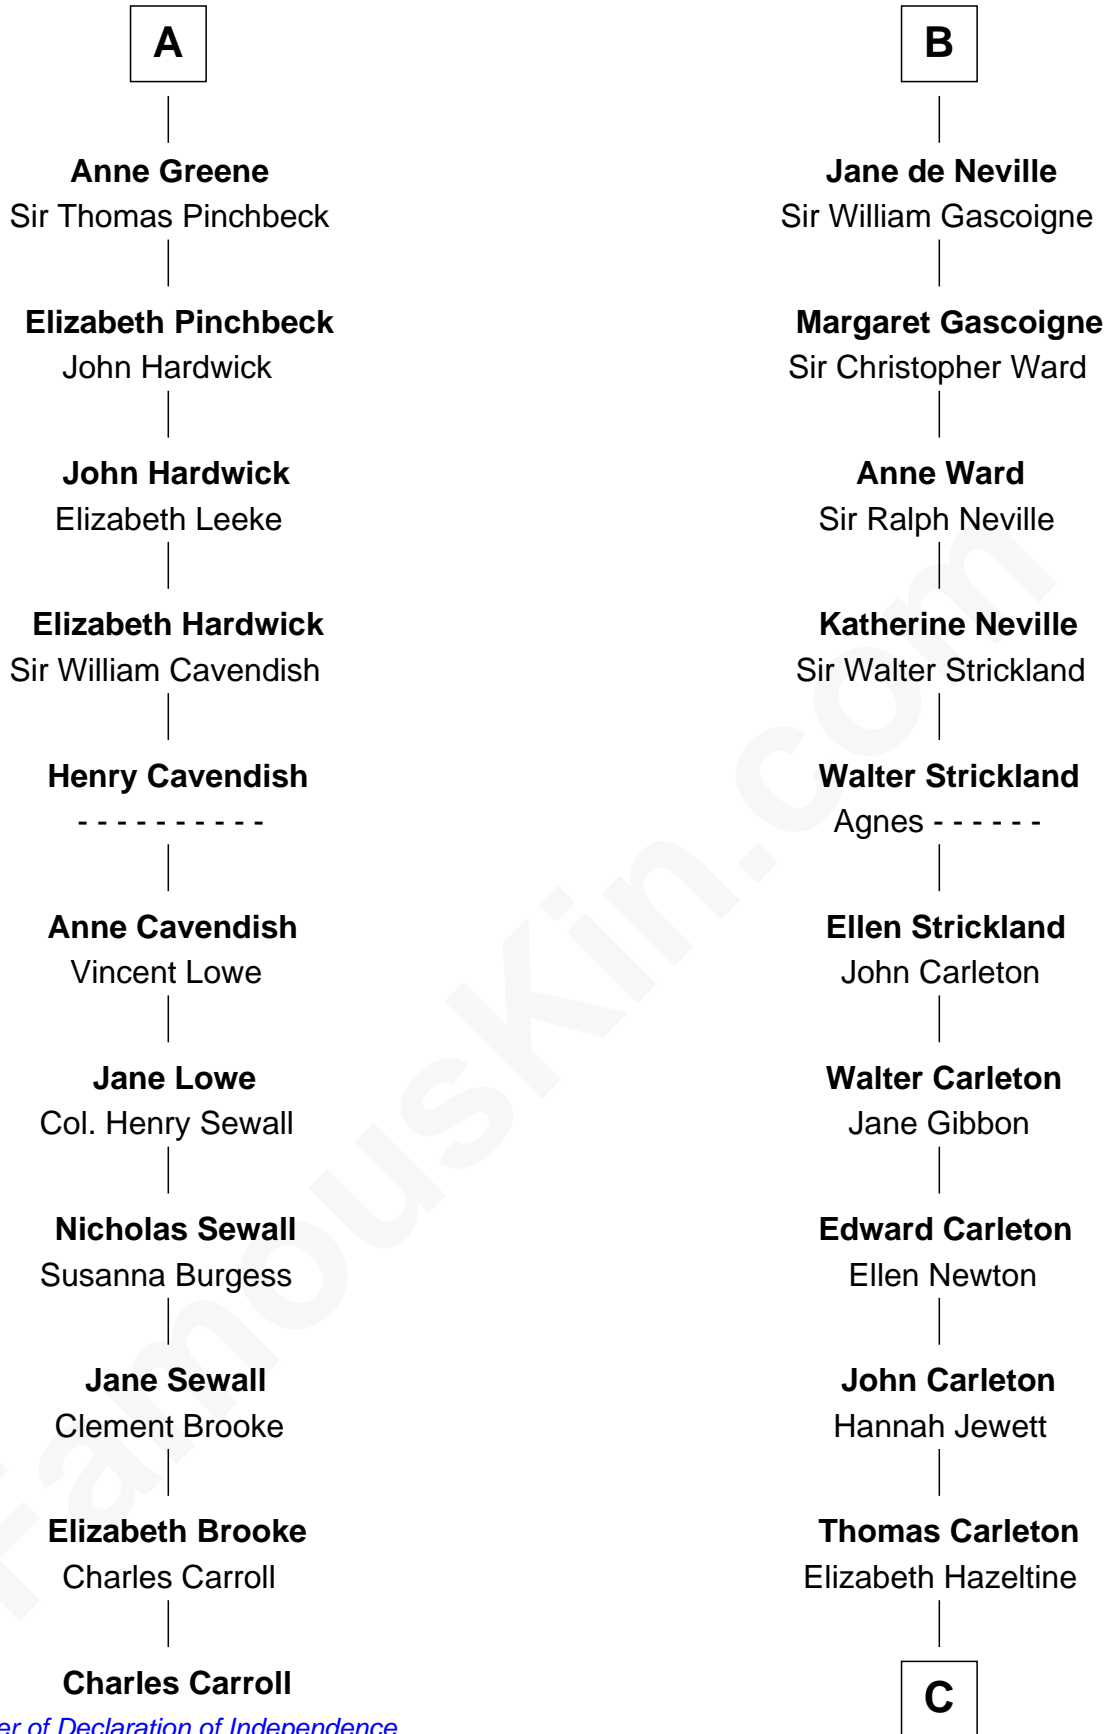

### Charles Carroll

*Signer of the Declaration of Independence*

17th cousin 4 times removed of

### Charles A. Pillsbury

*Co-Founder of C.A. Pillsbury Co.*

**Sir Humphrey de Bohun**

Eleanor de Braiose

**C**

**John Carleton**

Hannah Platts

**Moses Carleton**

Margaret Sprake

**Henry Carleton**

Polly Greeley

**Margaret Sprague Carleton**

George Alfred Pillsbury

**Charles A. Pillsbury**

*Co-Founder of C.A. Pillsbury Co.*

FamousKin.com