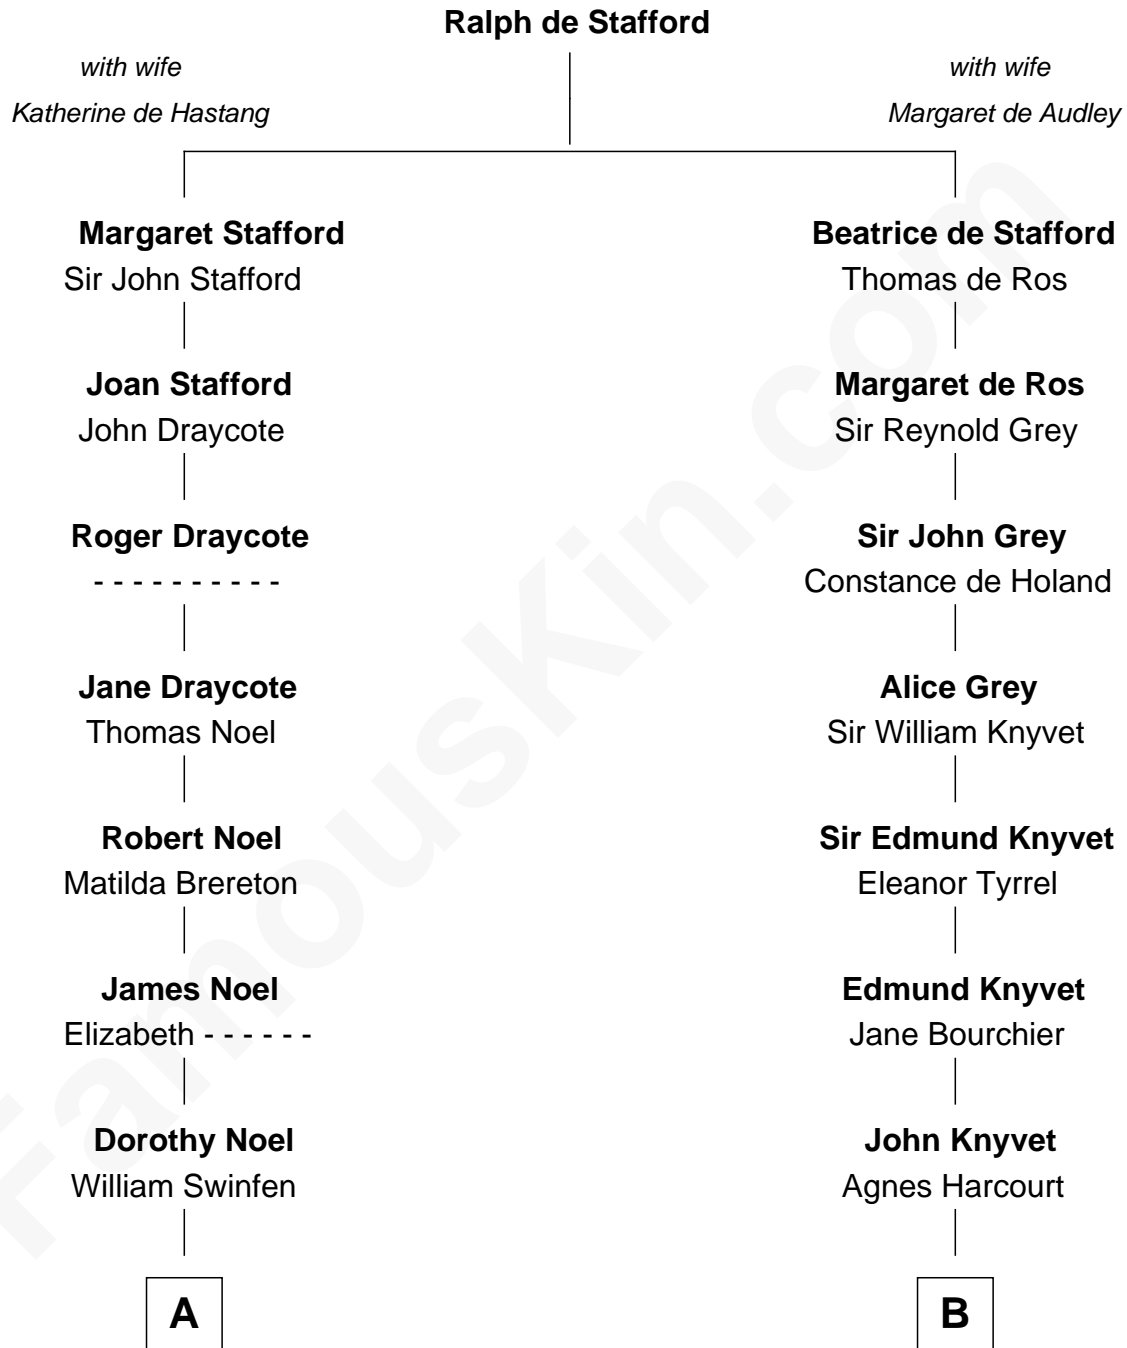

FamousKin.com

Relationship Chart of

Charles Carroll

Signer of the Declaration of Independence

14th cousin 7 times removed of

Carly Fiorina

CEO of Hewlett-Packard

A

Arthur Swinfen

Alice Ragdale

Elizabeth Swinfen

John Dugdale

Mary Dugdale

Richard Sewall

Col. Henry Sewall

Jane Lowe