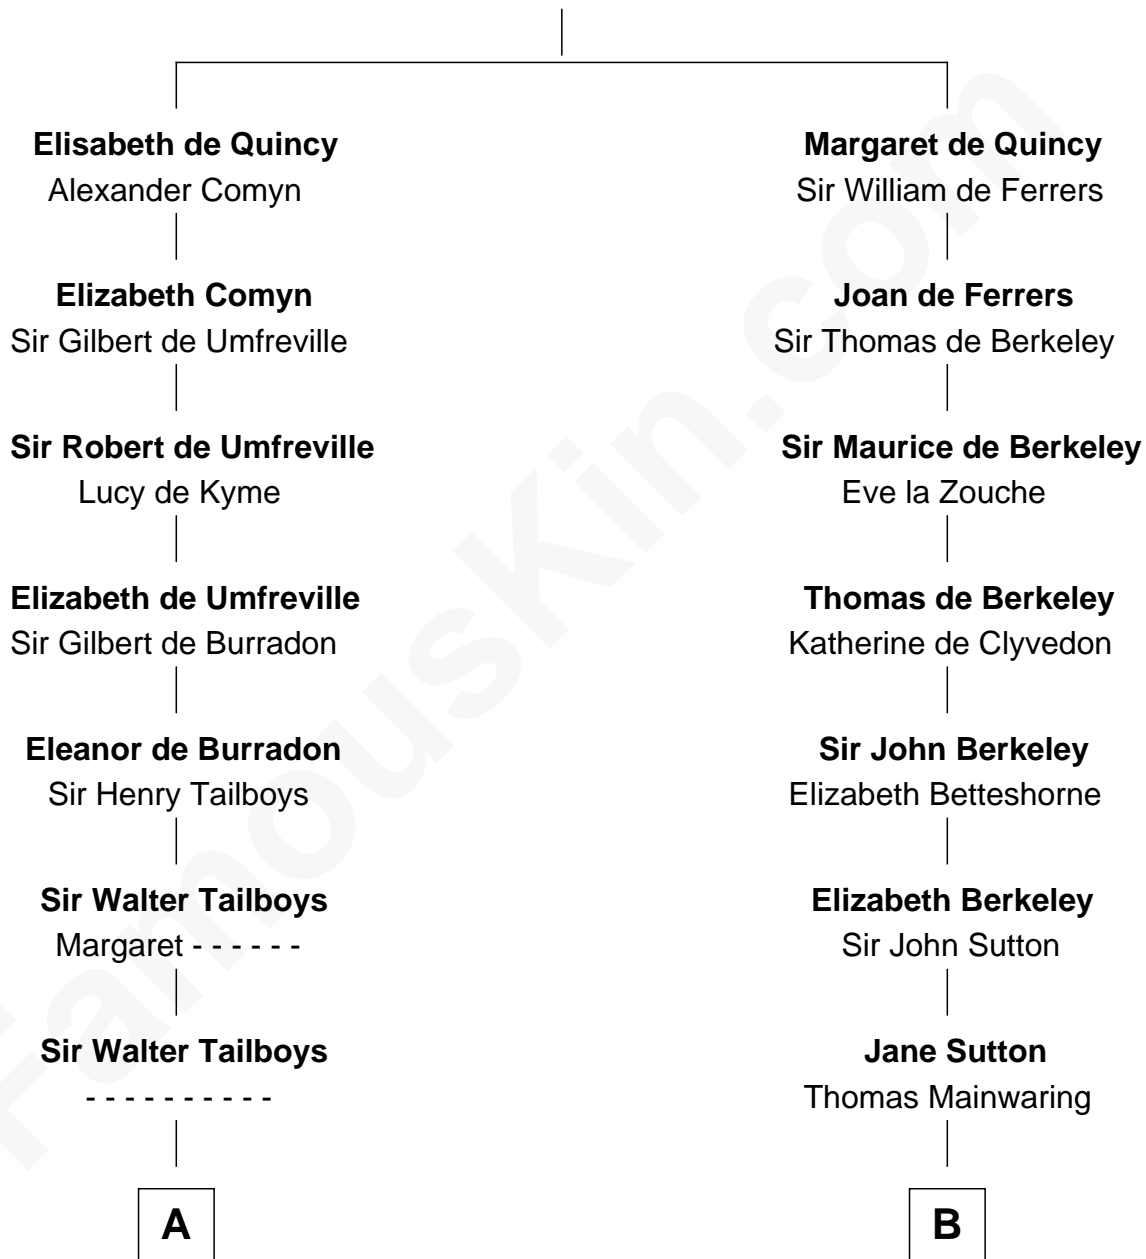

FamousKin.com

Relationship Chart of

Charles Carroll

Signer of the Declaration of Independence

18th cousin 3 times removed of

Illeana Douglas

TV and Movie Actress

Sir Roger de Quincy

Helen of Galloway

C

Elizabeth Brooke

Charles Carroll

Charles Carroll

Signer of Declaration of Independence

D

Emma Jane Douglas

Col. George Taliaferro Shackelford

Lena Priscilla Shackelford

Edouard Gregory Hesselberg

Melvyn Edouard Hesselberg

Rosalind Hightower

Gregory Hesselberg

Joan Georgescu

Illeana Douglas