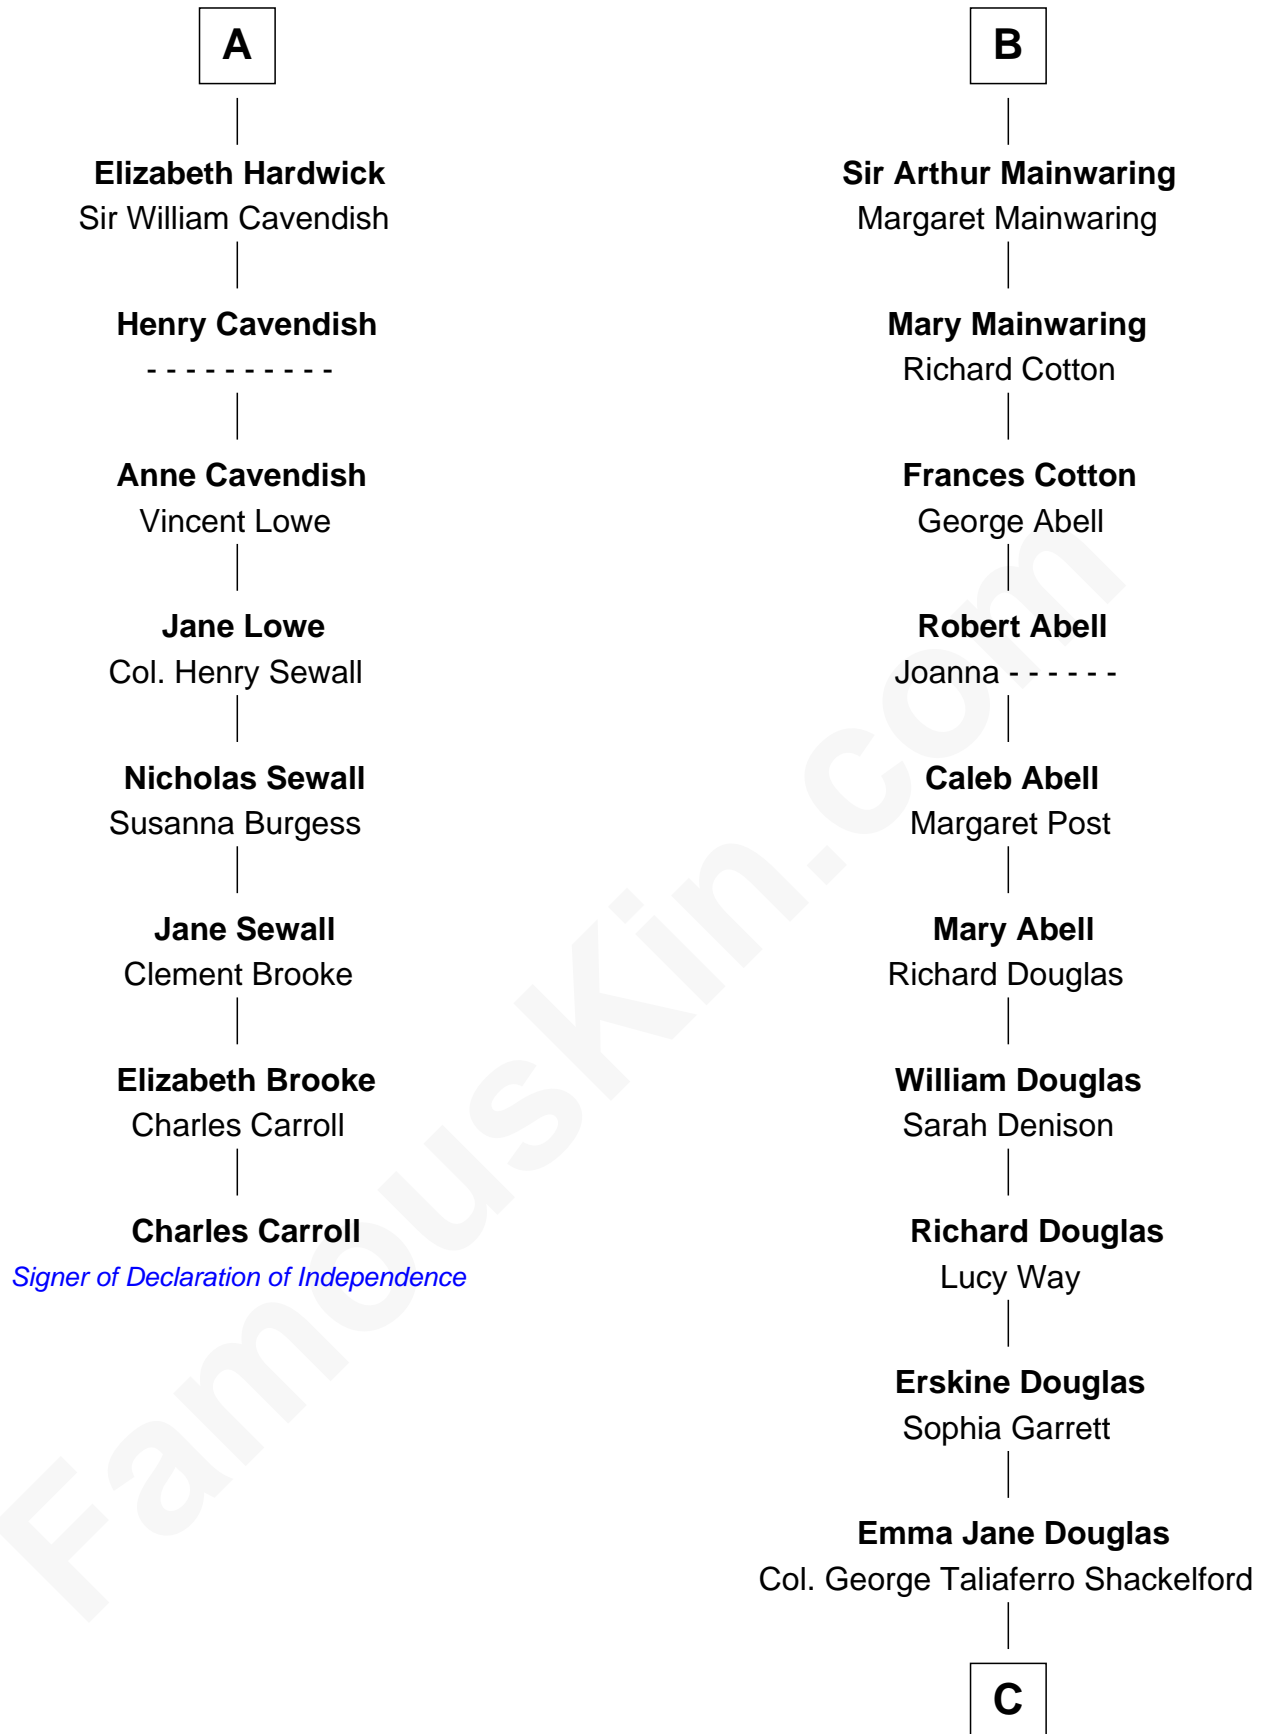

FamousKin.com

Relationship Chart of

Charles Carroll

Signer of the Declaration of Independence

14th cousin 6 times removed of

Illeana Douglas

TV and Movie Actress

C

Lena Priscilla Shackelford
Edouard Gregory Hesselberg

Melvyn Edouard Hesselberg
Rosalind Hightower

Gregory Hesselberg
Joan Georgescu

Illeana Douglas
TV and Movie Actress