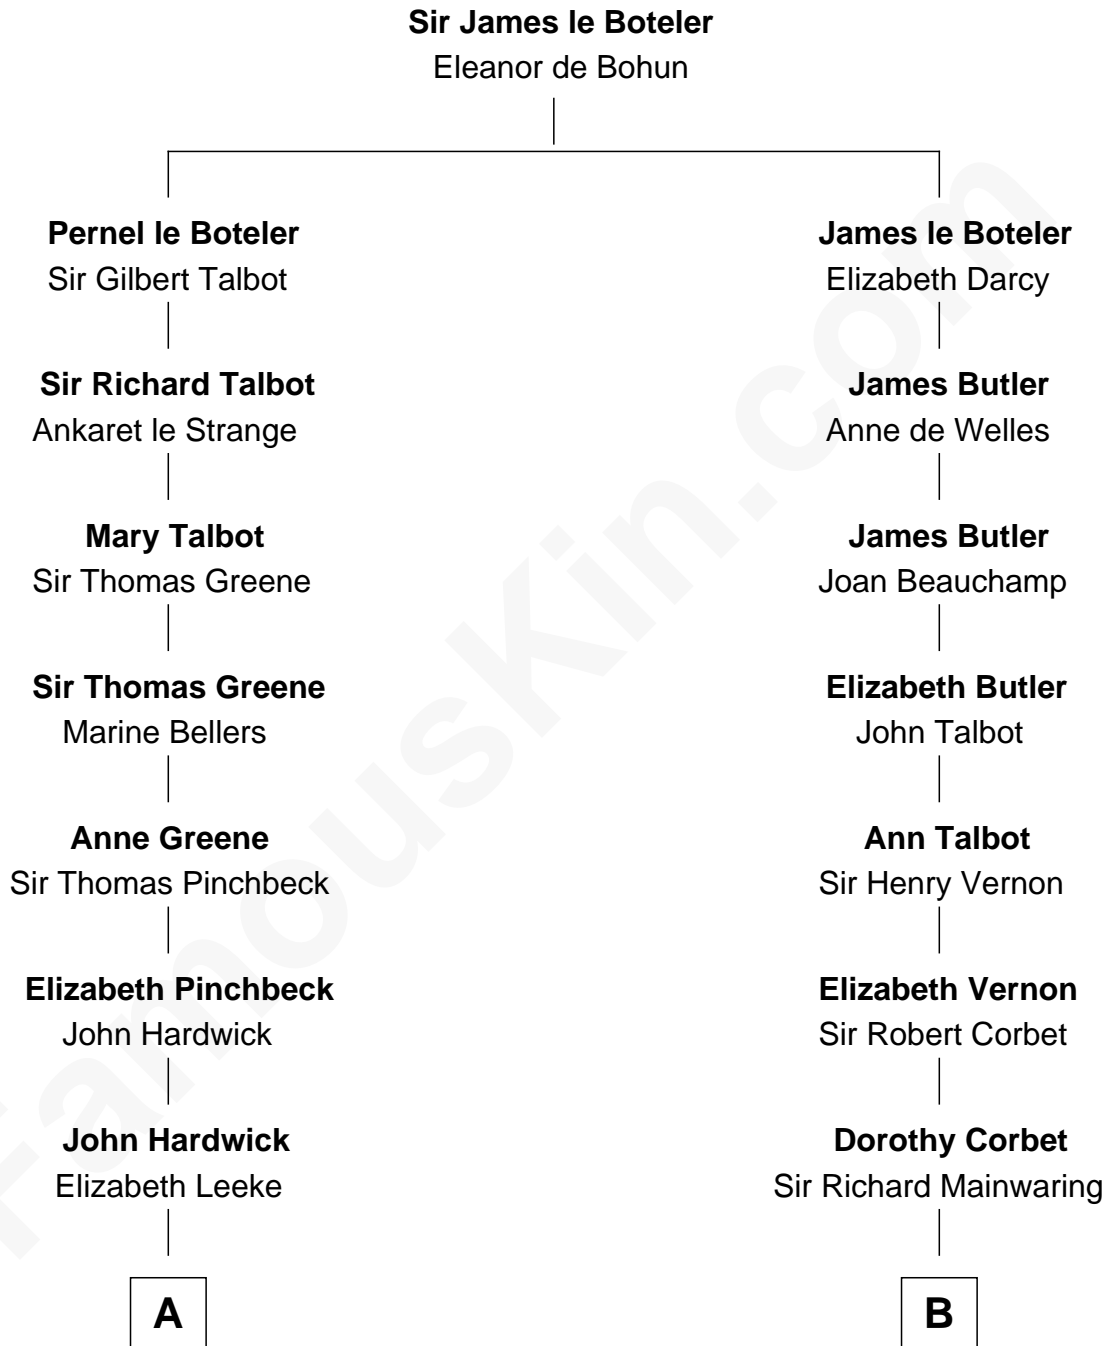

FamousKin.com

Relationship Chart of

Charles Carroll

Signer of the Declaration of Independence

14th cousin 6 times removed of

Illeana Douglas

TV and Movie Actress

C

Lena Priscilla Shackelford
Edouard Gregory Hesselberg

Melvyn Edouard Hesselberg
Rosalind Hightower

Gregory Hesselberg
Joan Georgescu

Illeana Douglas
TV and Movie Actress