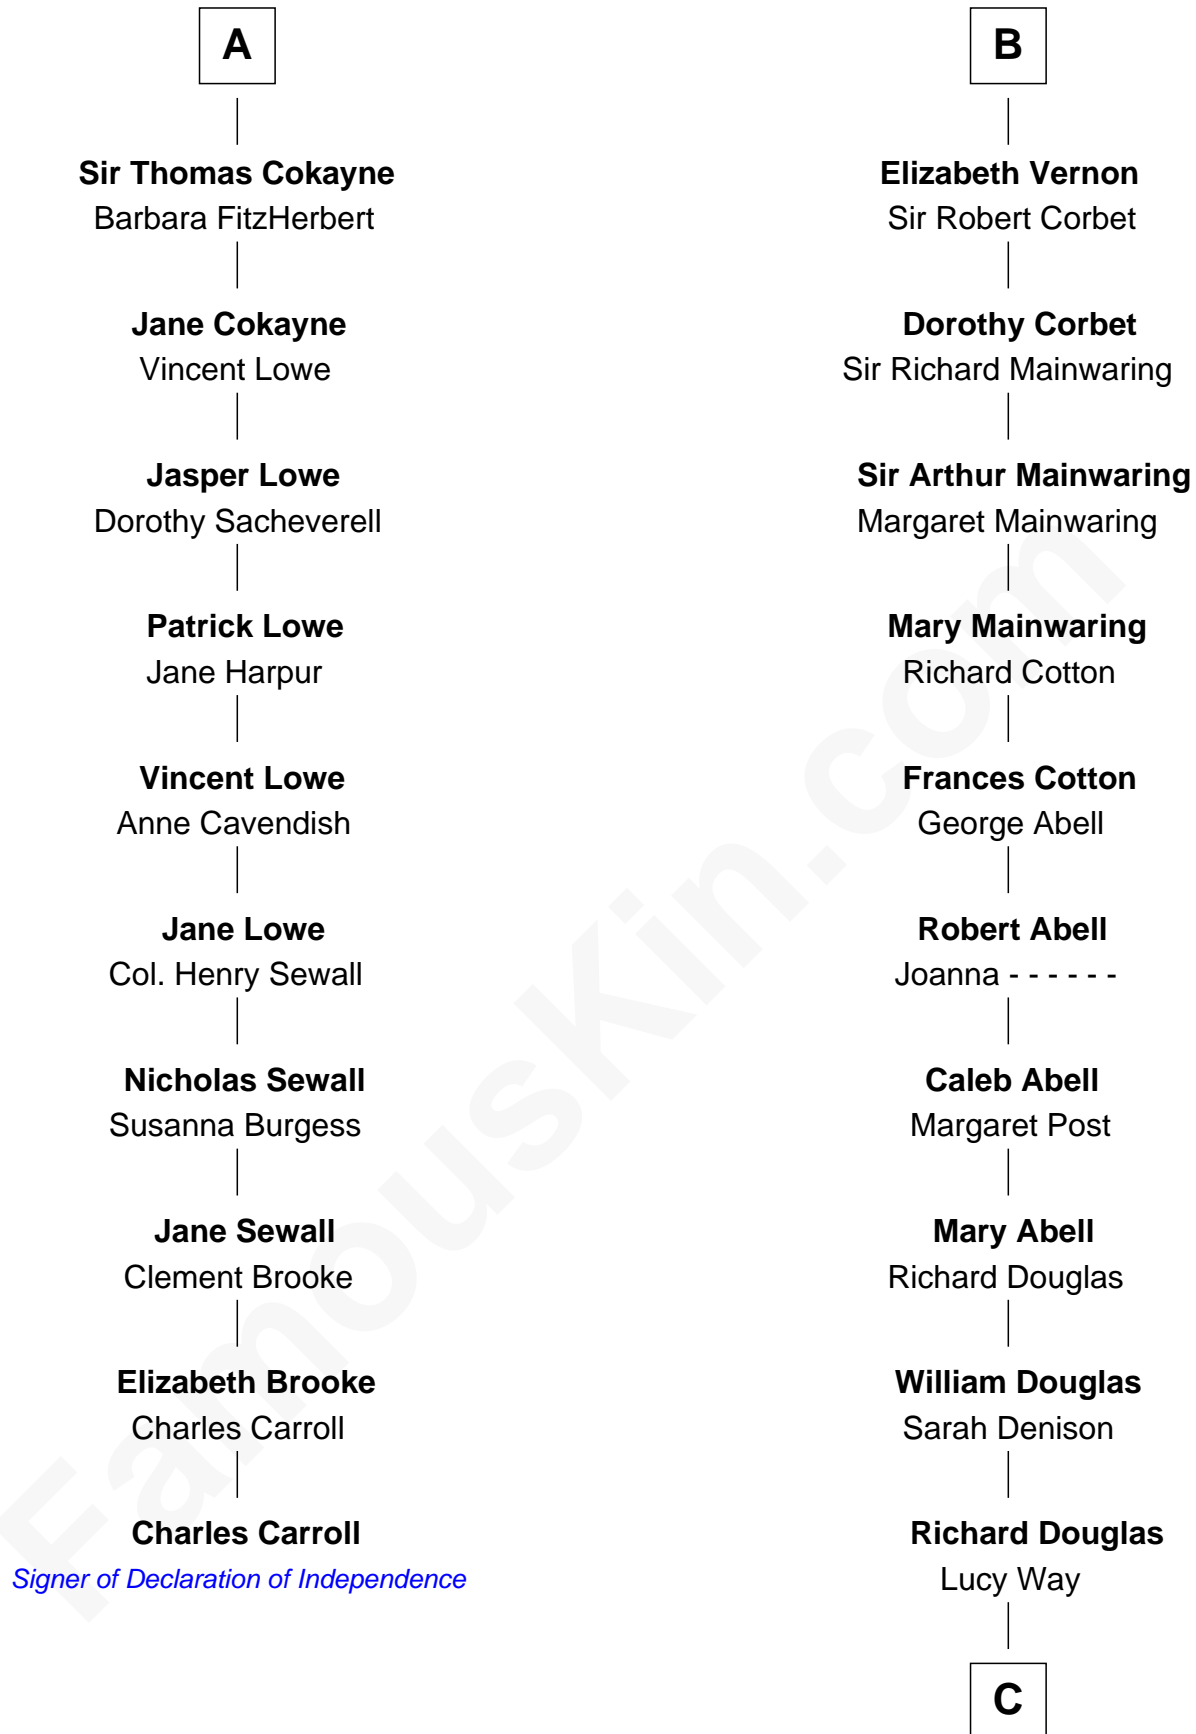

FamousKin.com

Relationship Chart of

Charles Carroll

Signer of the Declaration of Independence

16th cousin 4 times removed of

Melvyn Douglas
Movie Actor

Sir Robert de Ros
Isabel de Aubeney

C

Erskine Douglas

Sophia Garrett

Emma Jane Douglas

Col. George Taliaferro Shackelford

Lena Priscilla Shackelford

Edouard Gregory Hesselberg

Melvyn Douglas

Movie Actor