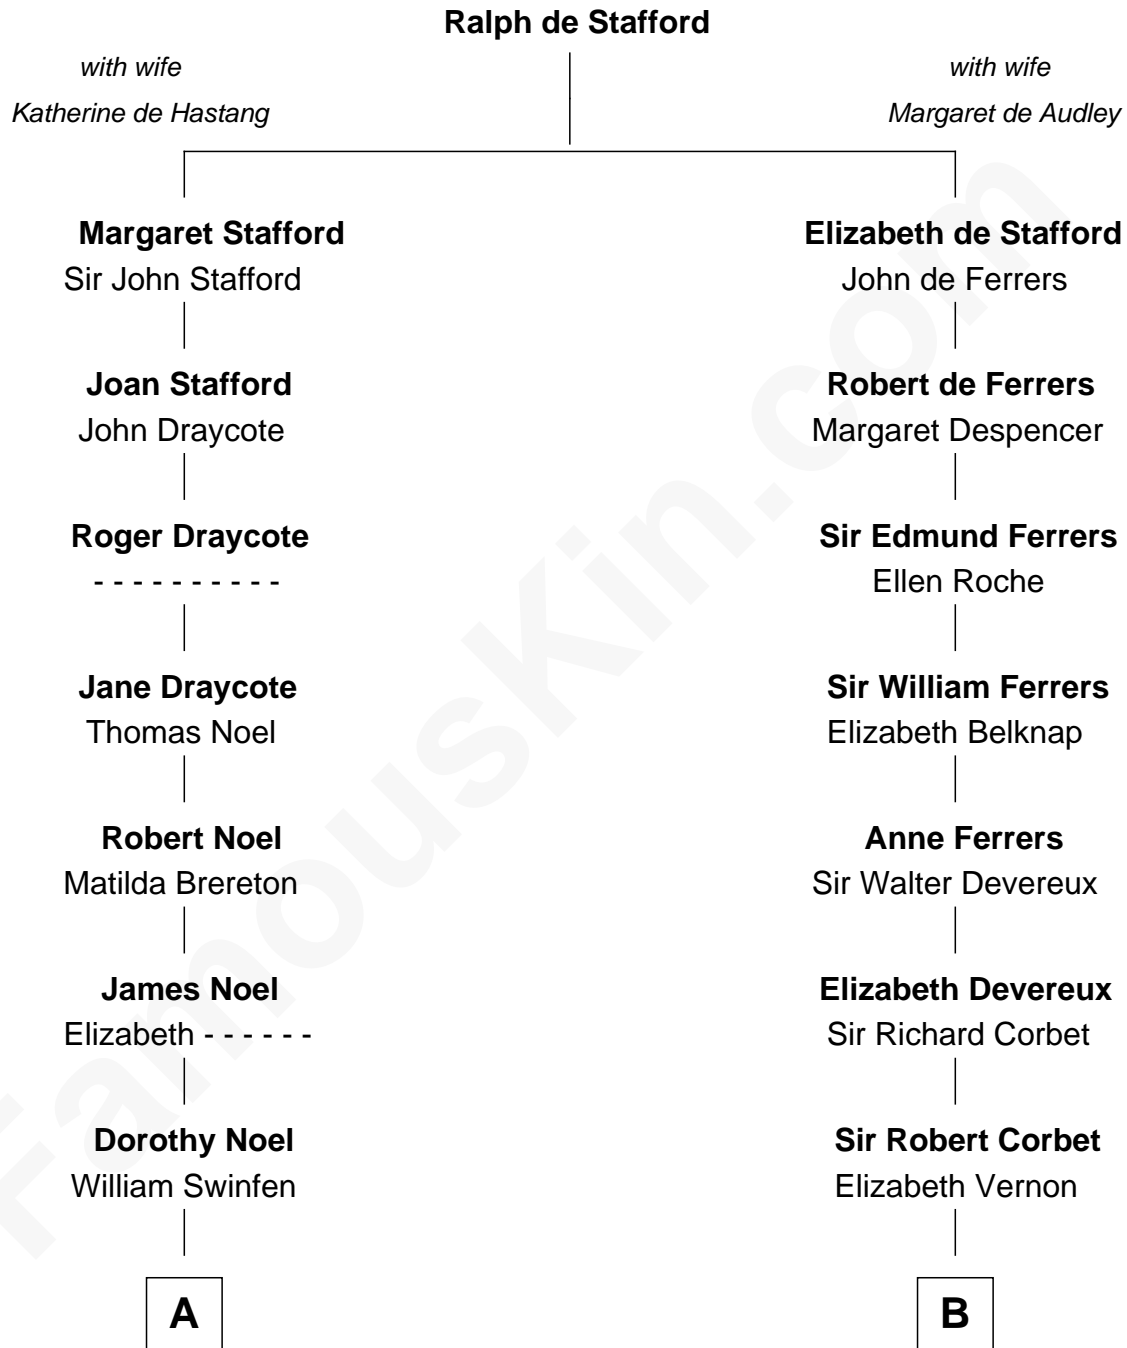

# FamousKin.com

## Relationship Chart of

### Charles Carroll

*Signer of the Declaration of Independence*

14th cousin 5 times removed of

**Melvyn Douglas**  
*Movie Actor*

**A**

**Arthur Swinfen**

Alice Ragdale

**Elizabeth Swinfen**