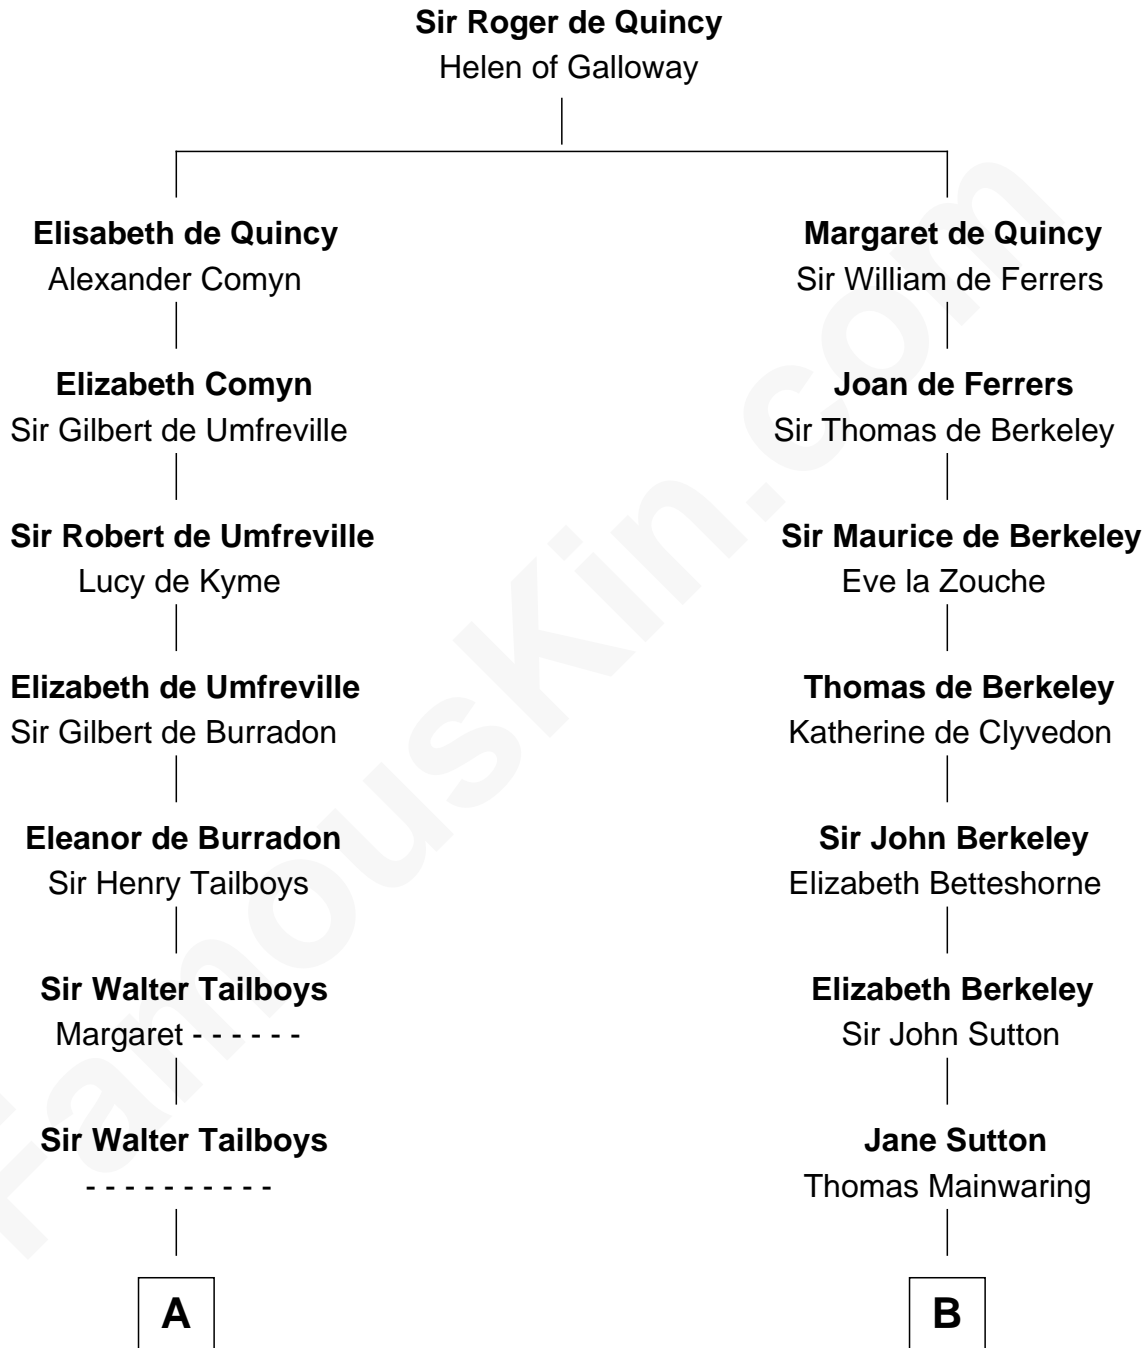

FamousKin.com

Relationship Chart of

Charles Carroll

Signer of the Declaration of Independence

18th cousin 1 time removed of

Melvyn Douglas
Movie Actor

C

Elizabeth Brooke

Charles Carroll

Charles Carroll

Signer of Declaration of Independence

D

Emma Jane Douglas

Col. George Taliaferro Shackelford

Lena Priscilla Shackelford

Edouard Gregory Hesselberg