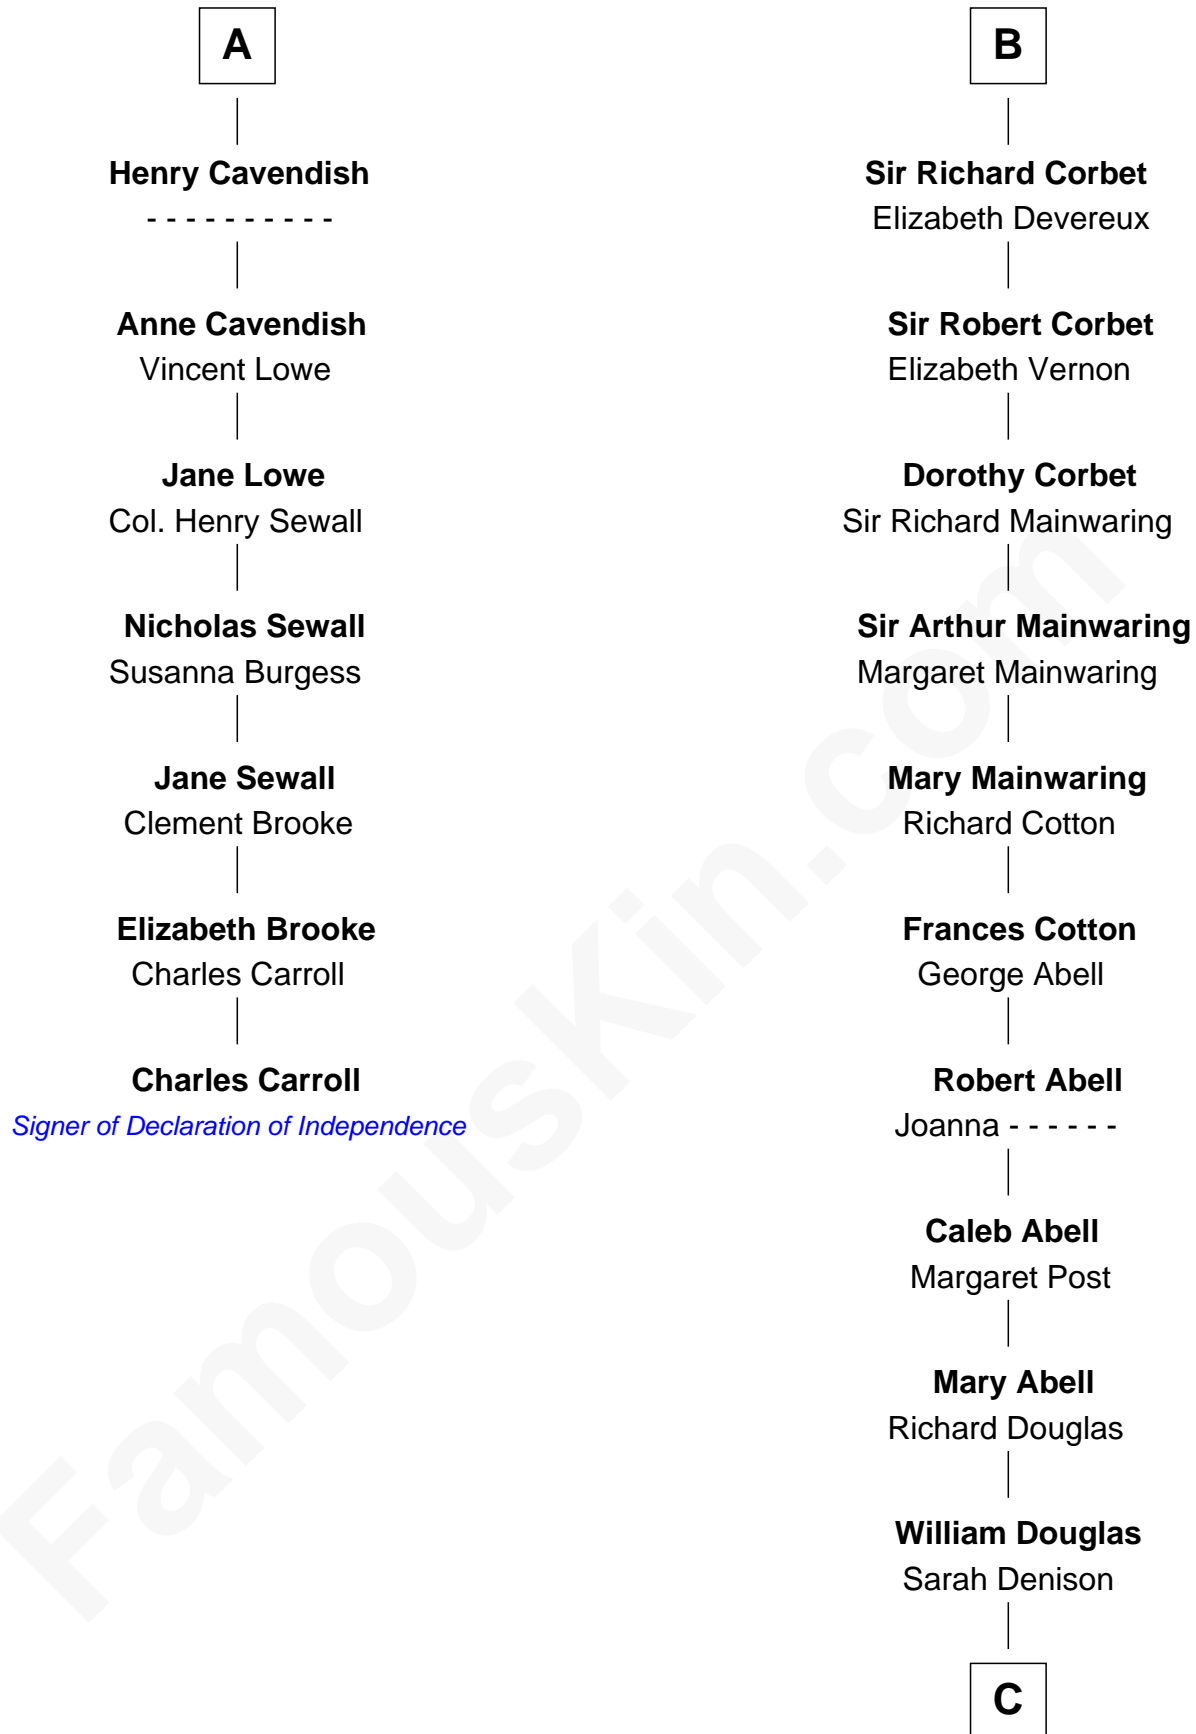

FamousKin.com

Relationship Chart of

Charles Carroll

Signer of the Declaration of Independence

13th cousin 8 times removed of

Melvyn Douglas
Movie Actor

Sir Gilbert Talbot
Pernel le Boteler

C

Richard Douglas

Lucy Way

Erskine Douglas

Sophia Garrett

Emma Jane Douglas

Col. George Taliaferro Shackelford

Lena Priscilla Shackelford

Edouard Gregory Hesselberg