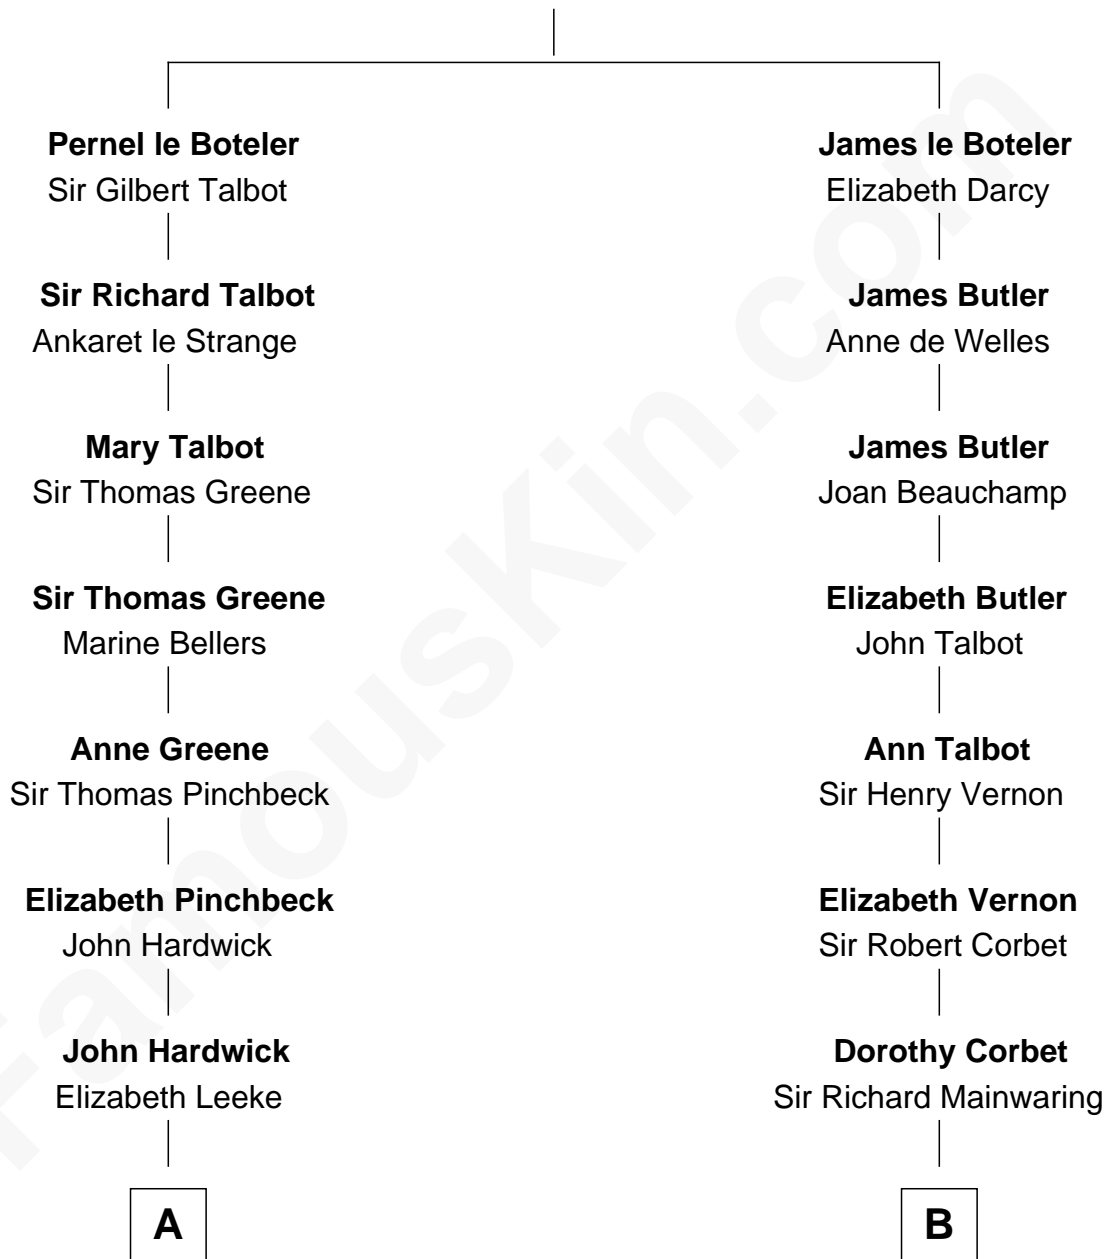

## Relationship Chart of

### Charles Carroll

*Signer of the Declaration of Independence*

14th cousin 4 times removed of

**Melvyn Douglas**  
*Movie Actor*

**Sir James le Boteler**  
Eleanor de Bohun

C

**Lena Priscilla Shackelford**  
Edouard Gregory Hesselberg

**Melvyn Douglas**  
*Movie Actor*

FamousKin.com