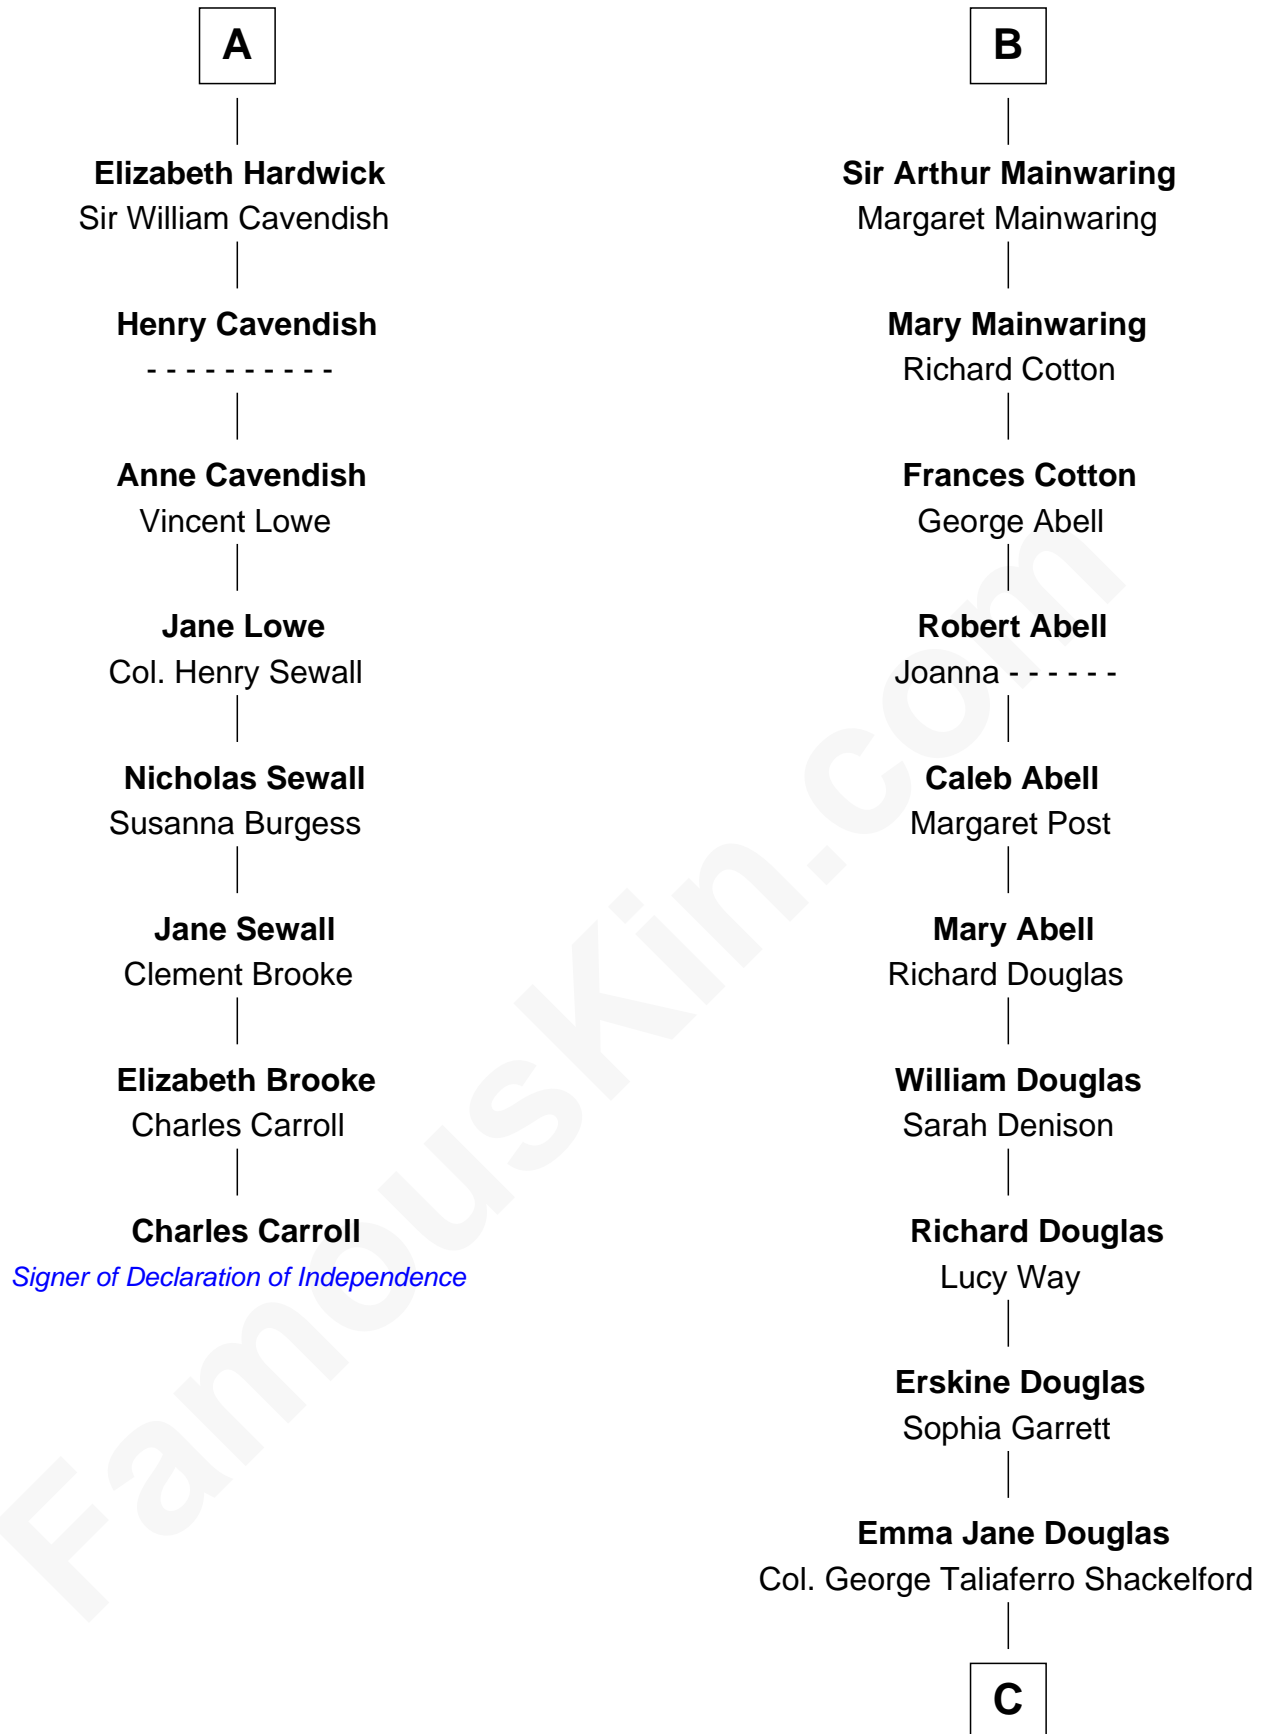

## Relationship Chart of

### Charles Carroll

*Signer of the Declaration of Independence*

14th cousin 4 times removed of

**Melvyn Douglas**  
*Movie Actor*

**Sir James le Boteler**  
Eleanor de Bohun

C

**Lena Priscilla Shackelford**  
Edouard Gregory Hesselberg