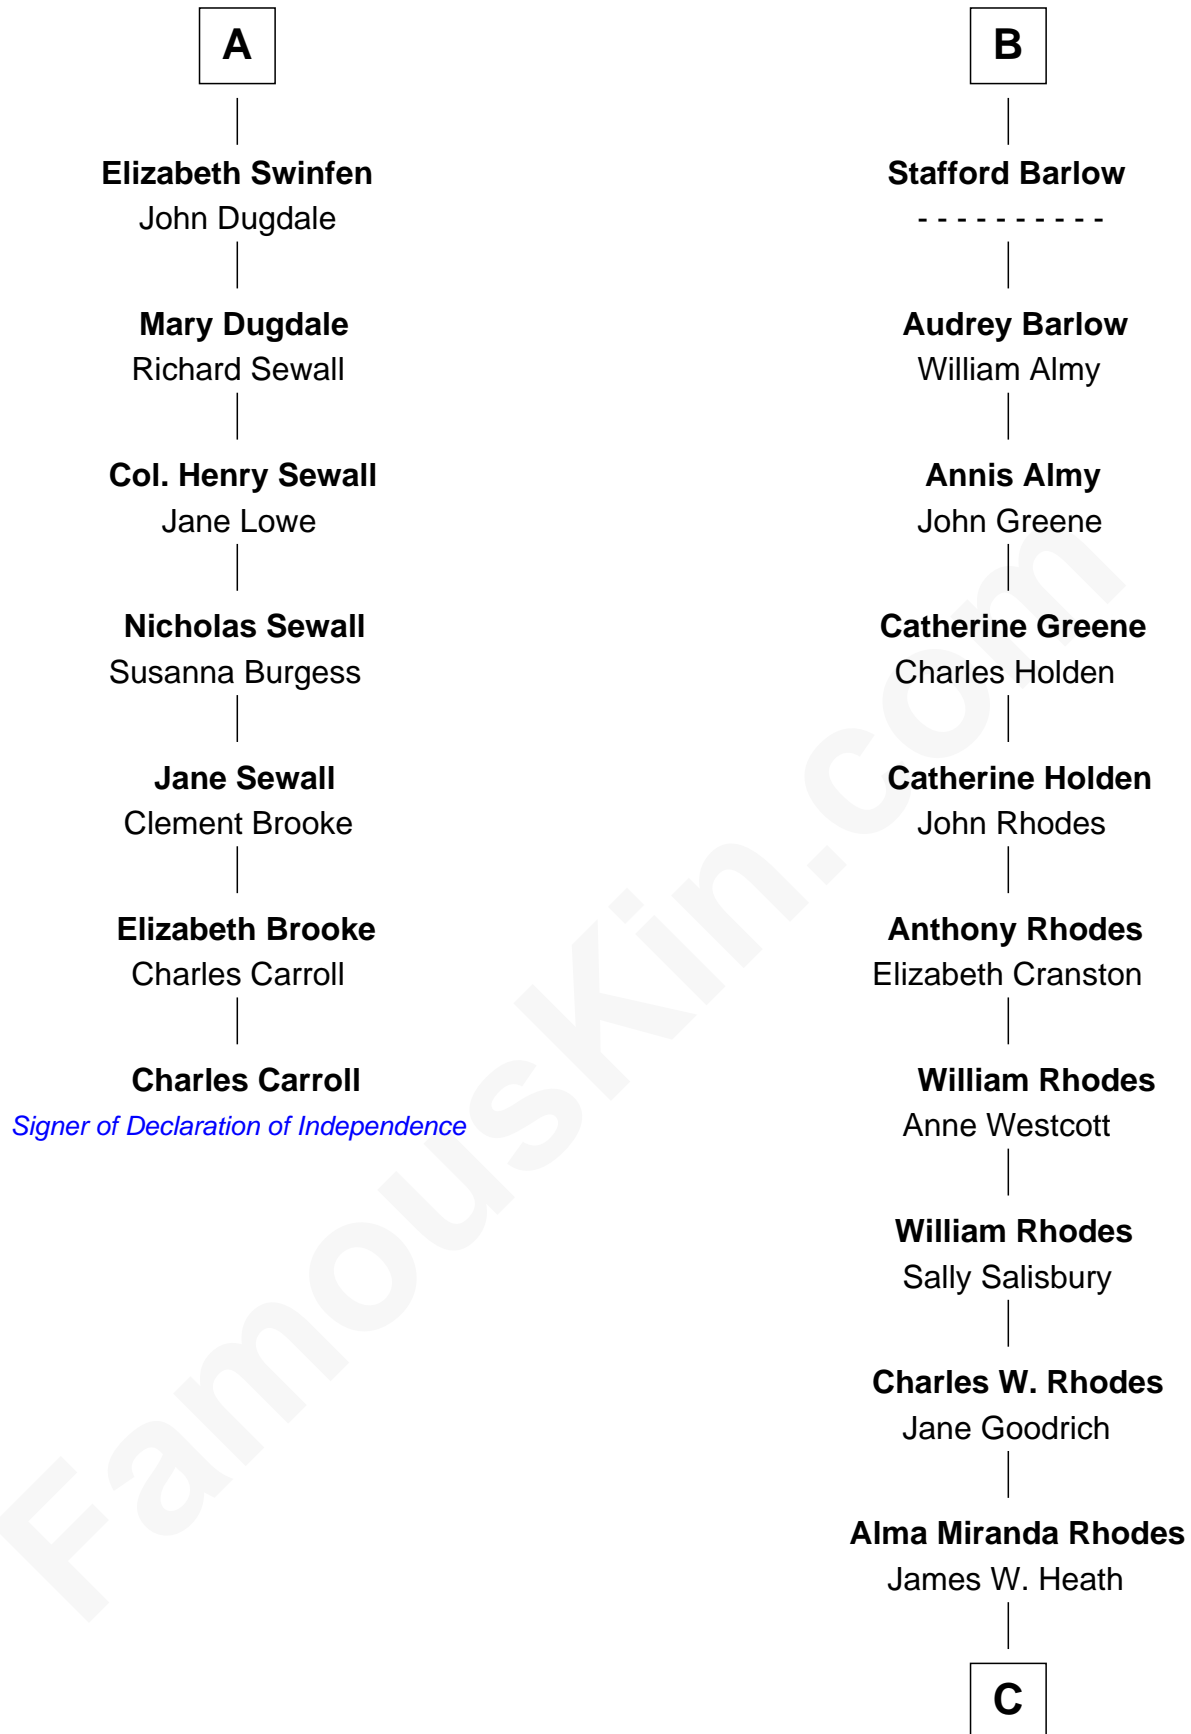

FamousKin.com

Relationship Chart of

Charles Carroll

Signer of the Declaration of Independence

13th cousin 7 times removed of

Sarah Palin

9th Governor of Alaska

Sir John Stafford

Margaret Stafford

C

Charles R. Heath
Alice Adeline Oriel

Charles Francis Heath
Nellie Marie Brandt

Charles Richard Heath
Sarah Sheeran

Sarah Palin
9th Governor of Alaska

FamousKin.com