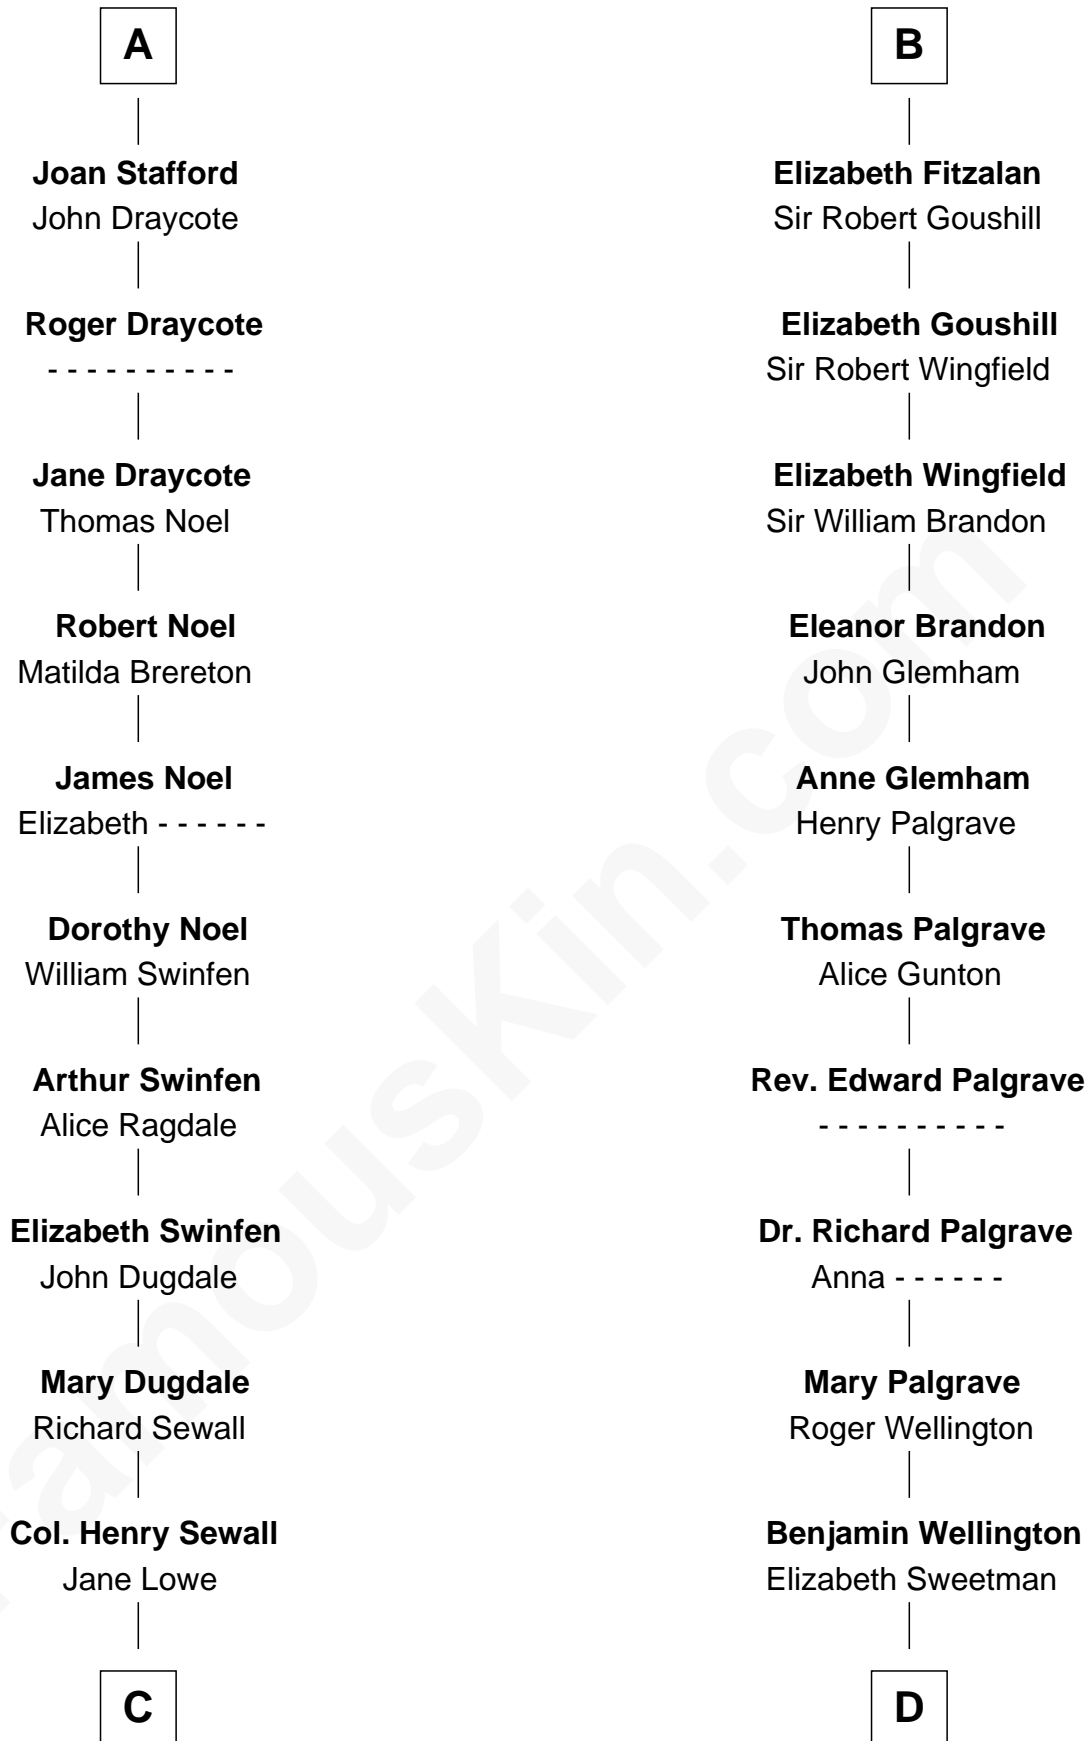

FamousKin.com

Relationship Chart of

Charles Carroll

Signer of the Declaration of Independence

20th cousin 1 time removed of

Shubael D. Childs

Founder of S.D. Childs & Company

Hugh de Kevelioc
Bertrade de Montfort

C

Nicholas Sewall
Susanna Burgess

Jane Sewall
Clement Brooke

Elizabeth Brooke
Charles Carroll

Charles Carroll

Signer of Declaration of Independence

D

Elizabeth Wellington
John Fay