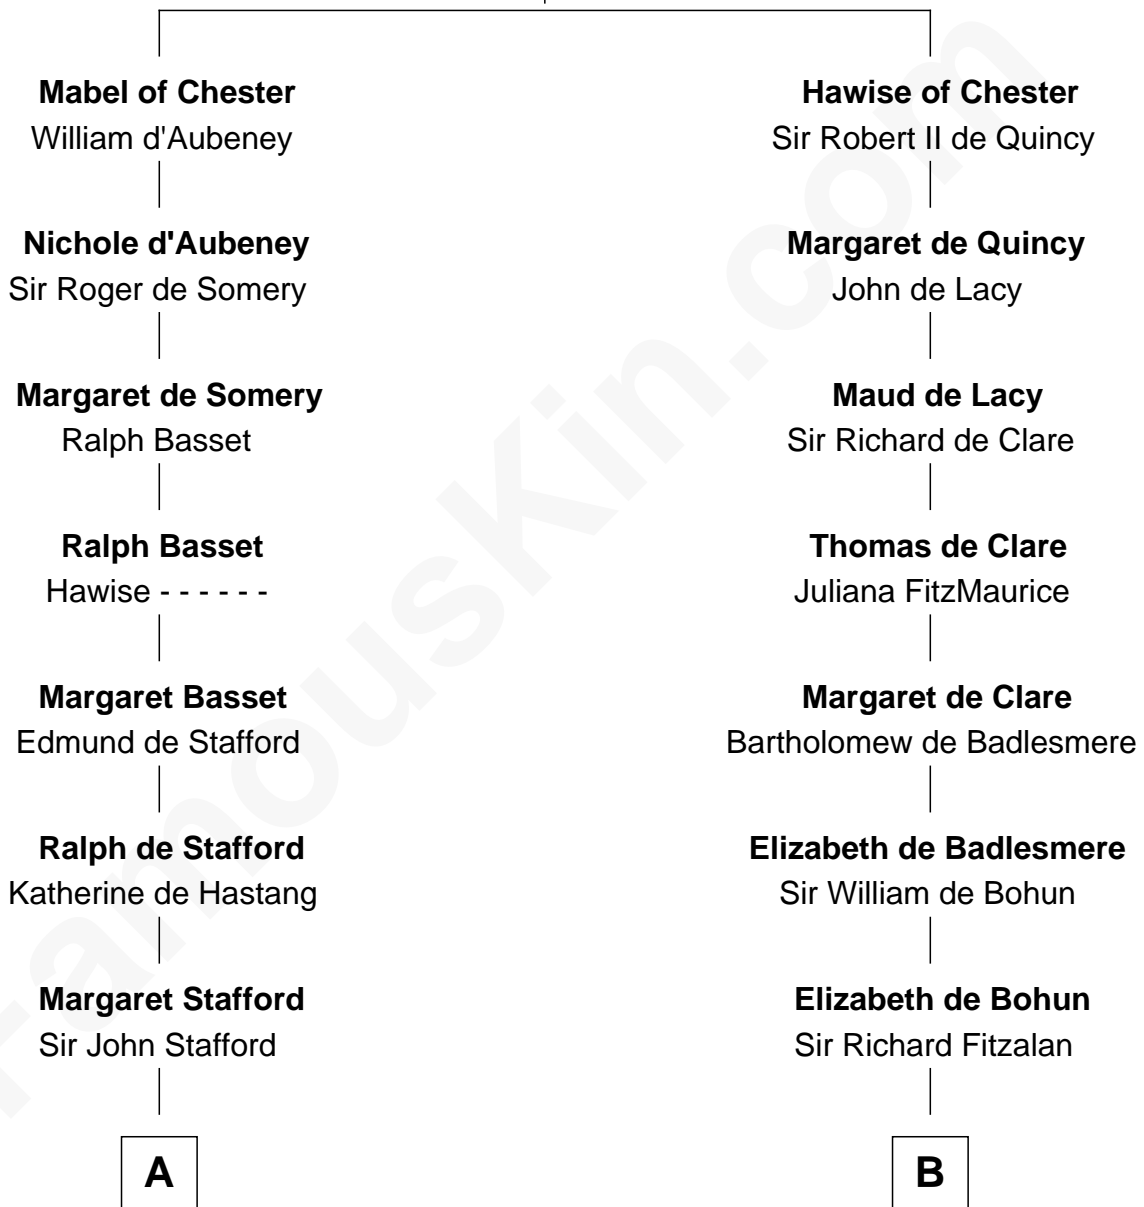

FamousKin.com

Relationship Chart of

Charles Carroll

Signer of the Declaration of Independence

20th cousin 1 time removed of

Shubael D. Childs

Founder of S.D. Childs & Company

Hugh de Kevelioc
Bertrade de Montfort

C

Nicholas Sewall
Susanna Burgess

Jane Sewall
Clement Brooke

Elizabeth Brooke
Charles Carroll

Charles Carroll

Signer of Declaration of Independence

D

Elizabeth Wellington
John Fay