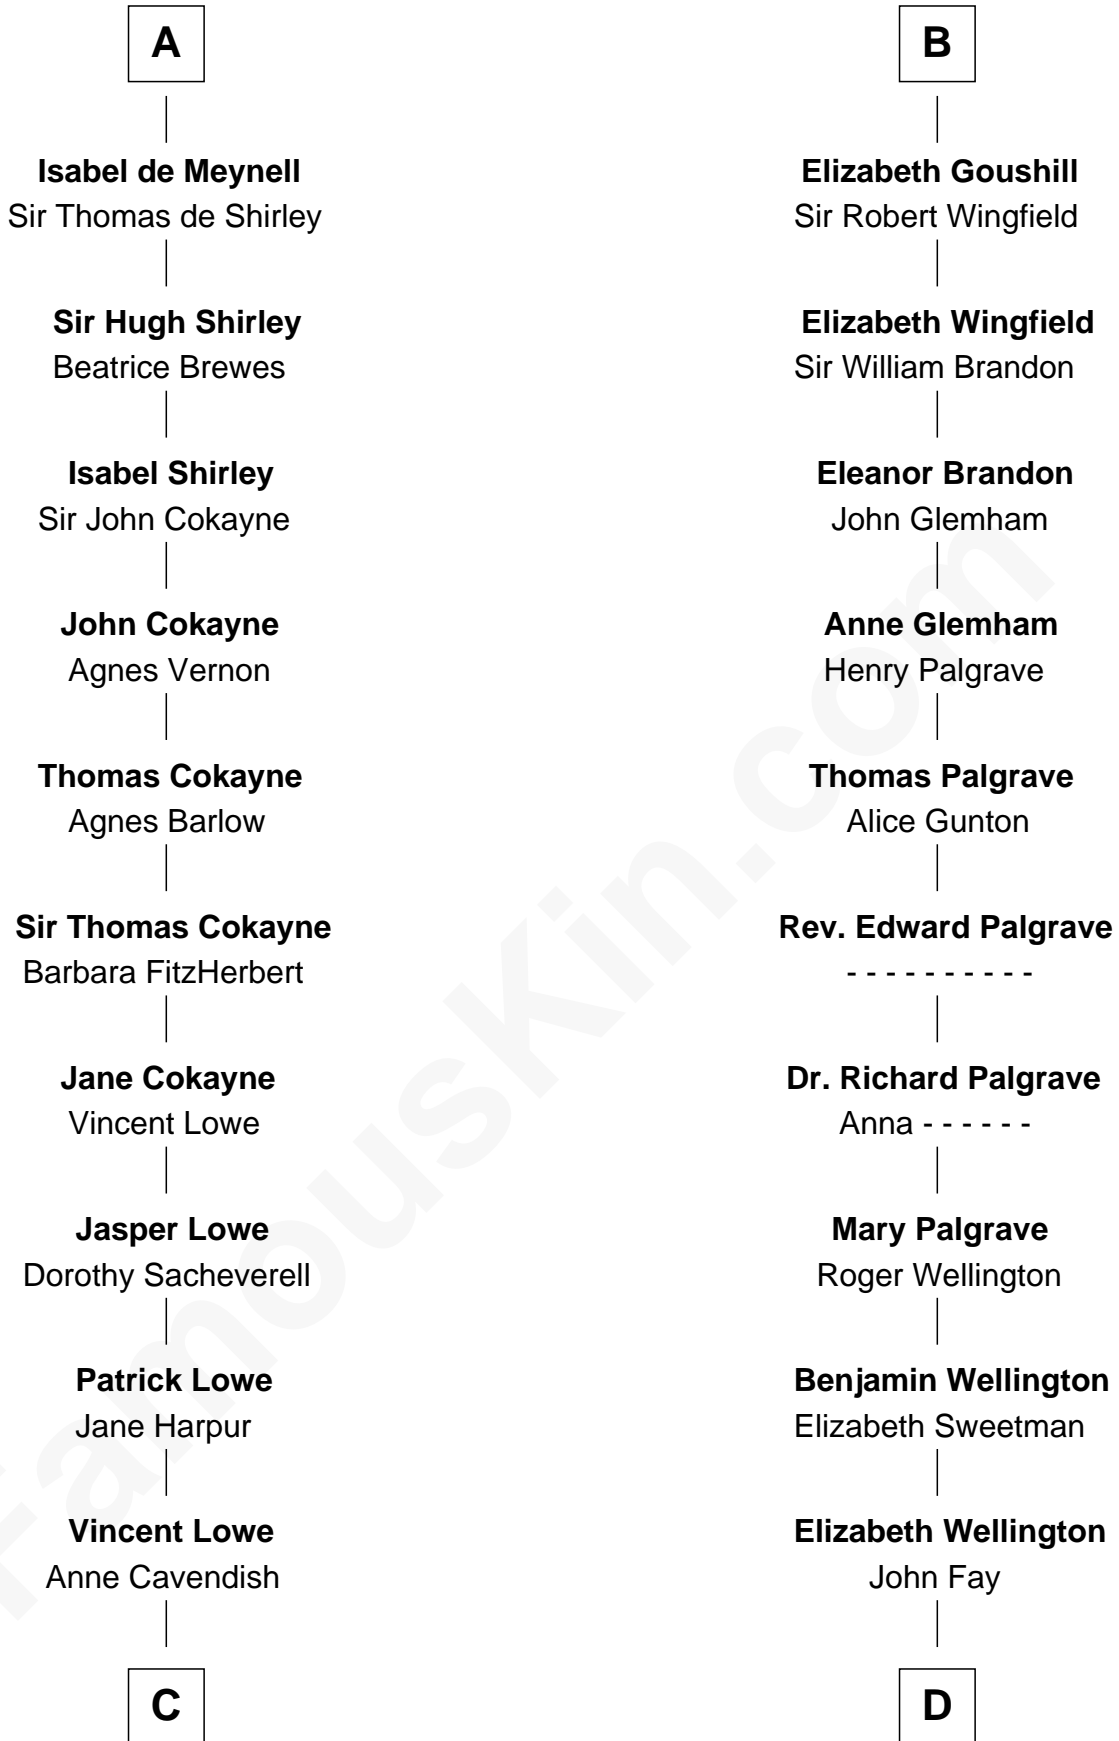

## Relationship Chart of

### Charles Carroll

*Signer of the Declaration of Independence*

20th cousin 1 time removed of

### Shubael D. Childs

*Founder of S.D. Childs & Company*

**C**

**Jane Lowe**  
Col. Henry Sewall

**Nicholas Sewall**  
Susanna Burgess

**Jane Sewall**  
Clement Brooke

**Elizabeth Brooke**  
Charles Carroll