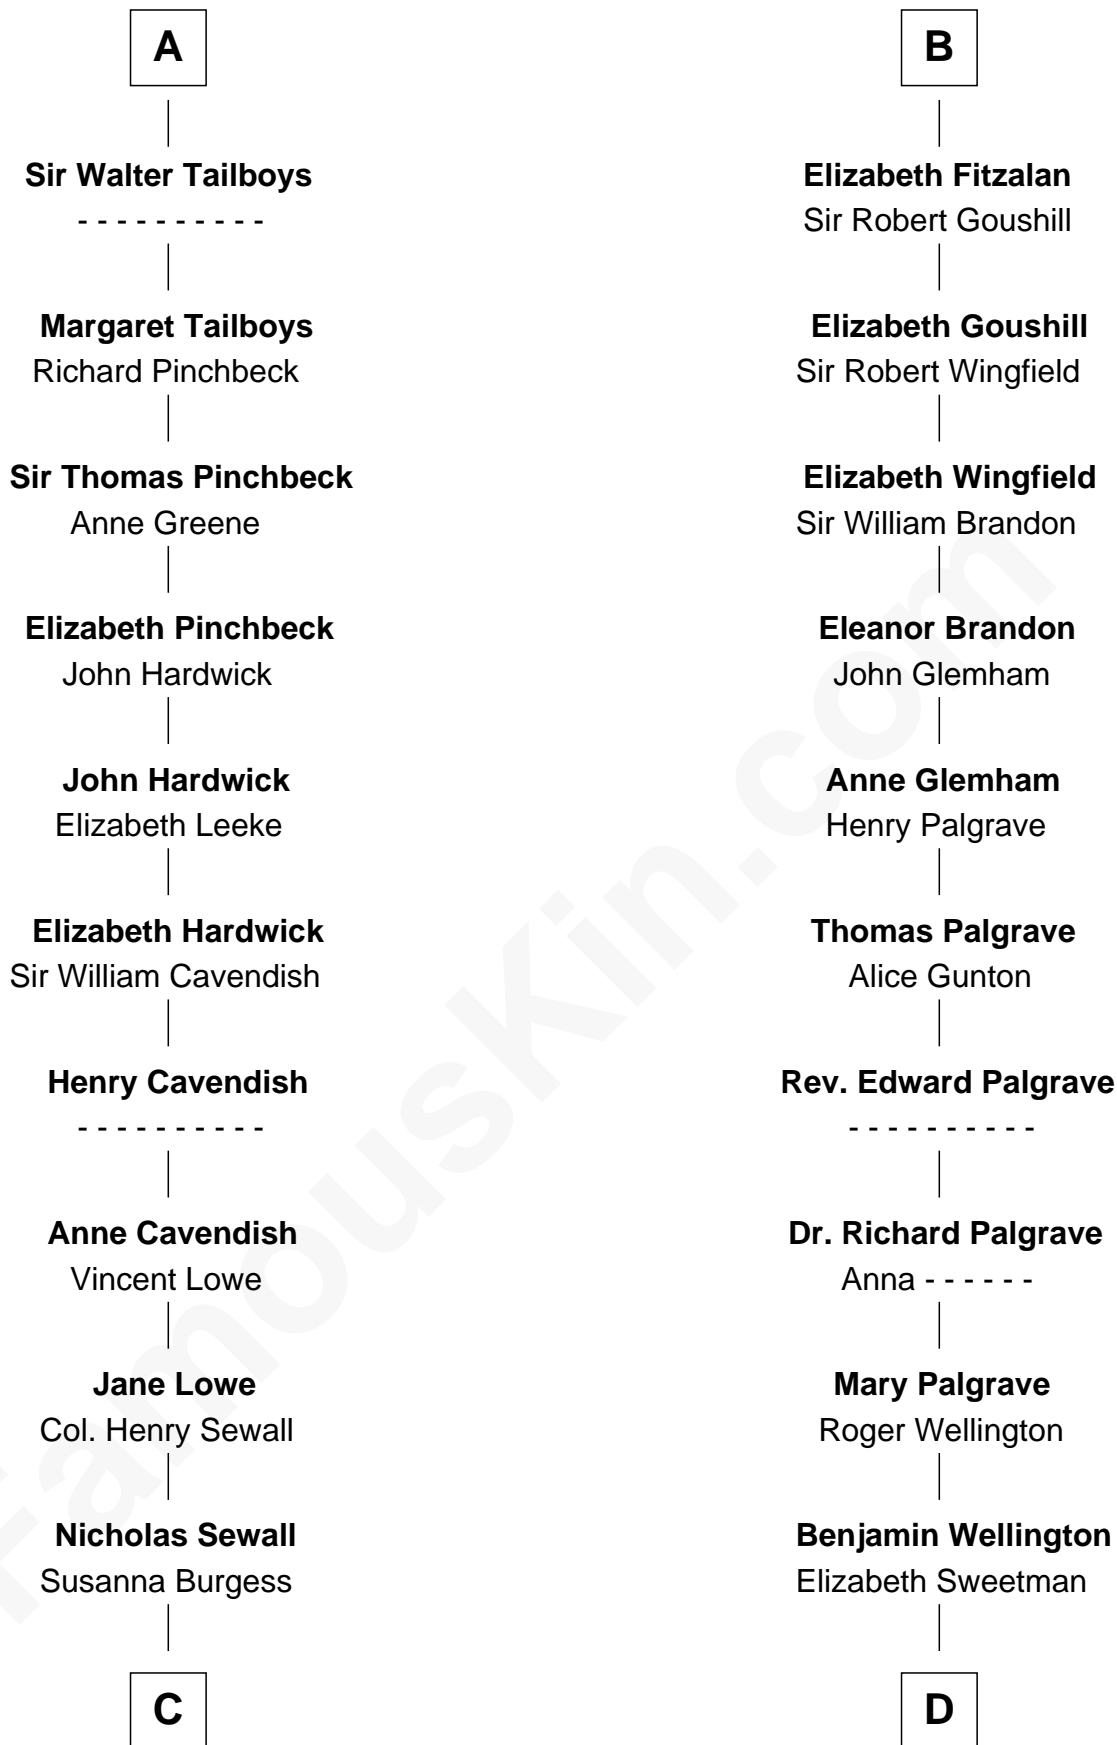

## Relationship Chart of

### Charles Carroll

*Signer of the Declaration of Independence*

**19th cousin 2 times removed of**

### Shubael D. Childs

*Founder of S.D. Childs & Company*

**C**

**Jane Sewall**  
Clement Brooke

**Elizabeth Brooke**  
Charles Carroll

**Charles Carroll**  
*Signer of Declaration of Independence*

**D**

**Elizabeth Wellington**  
John Fay