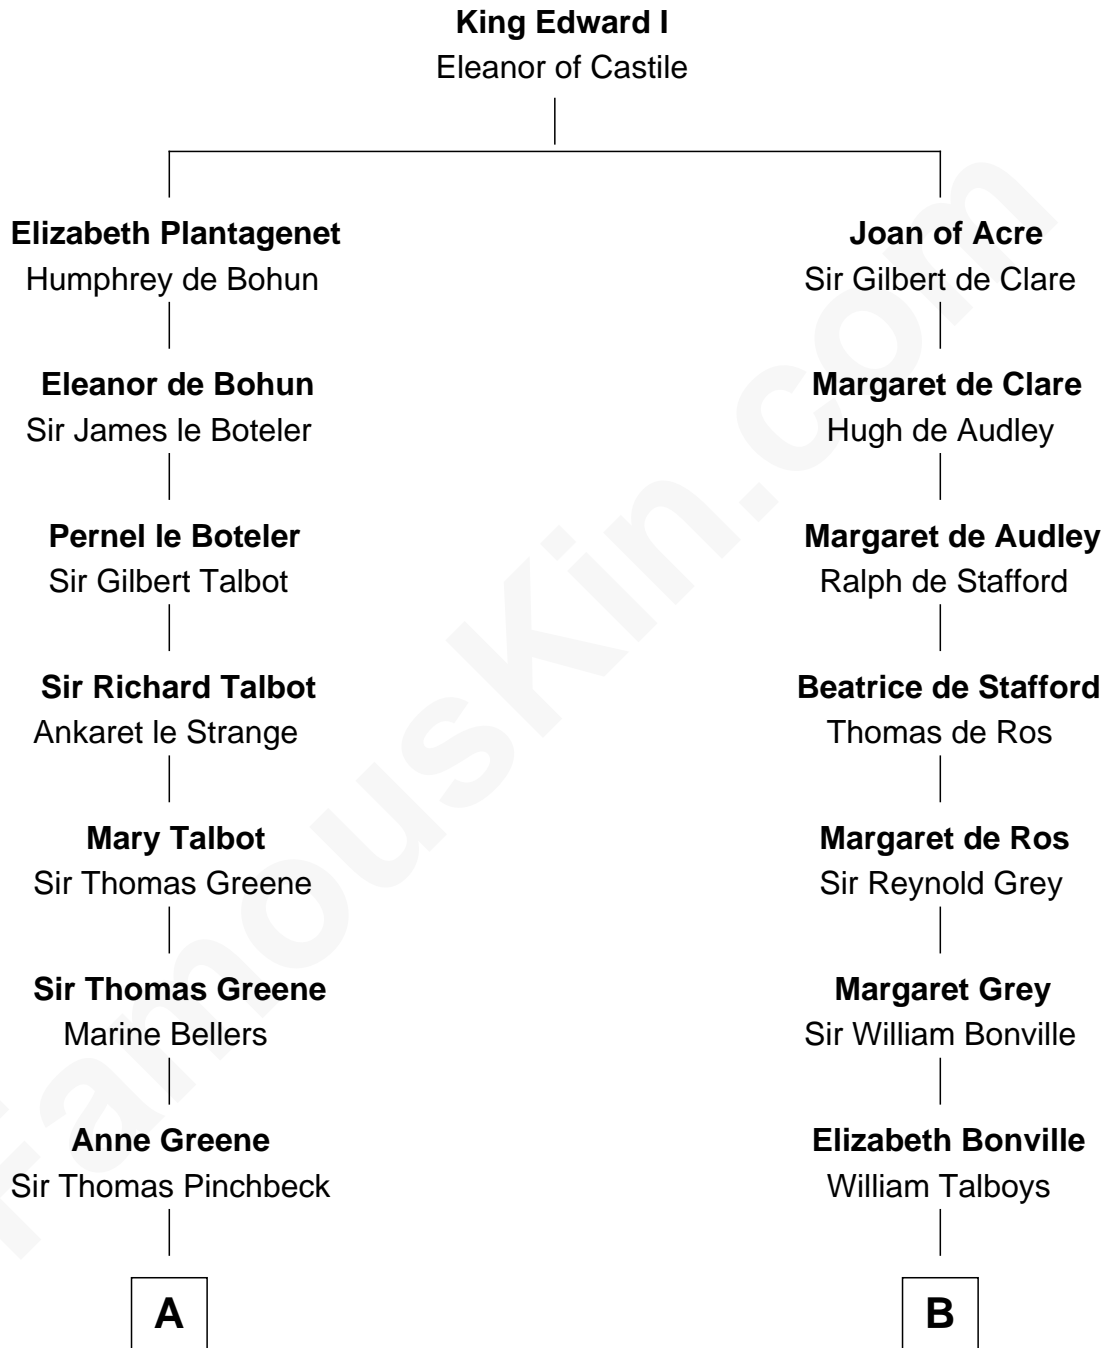

FamousKin.com

Relationship Chart of

Charles Carroll

Signer of the Declaration of Independence

16th cousin 3 times removed of

William Rufus Day

36th U.S. Secretary of State

C

—
Rufus Paine Spalding

Lucretia A. Swift

—
Emily Swift Spalding

Luther Day

—
William Rufus Day

36th U.S. Secretary of State

FamousKin.com