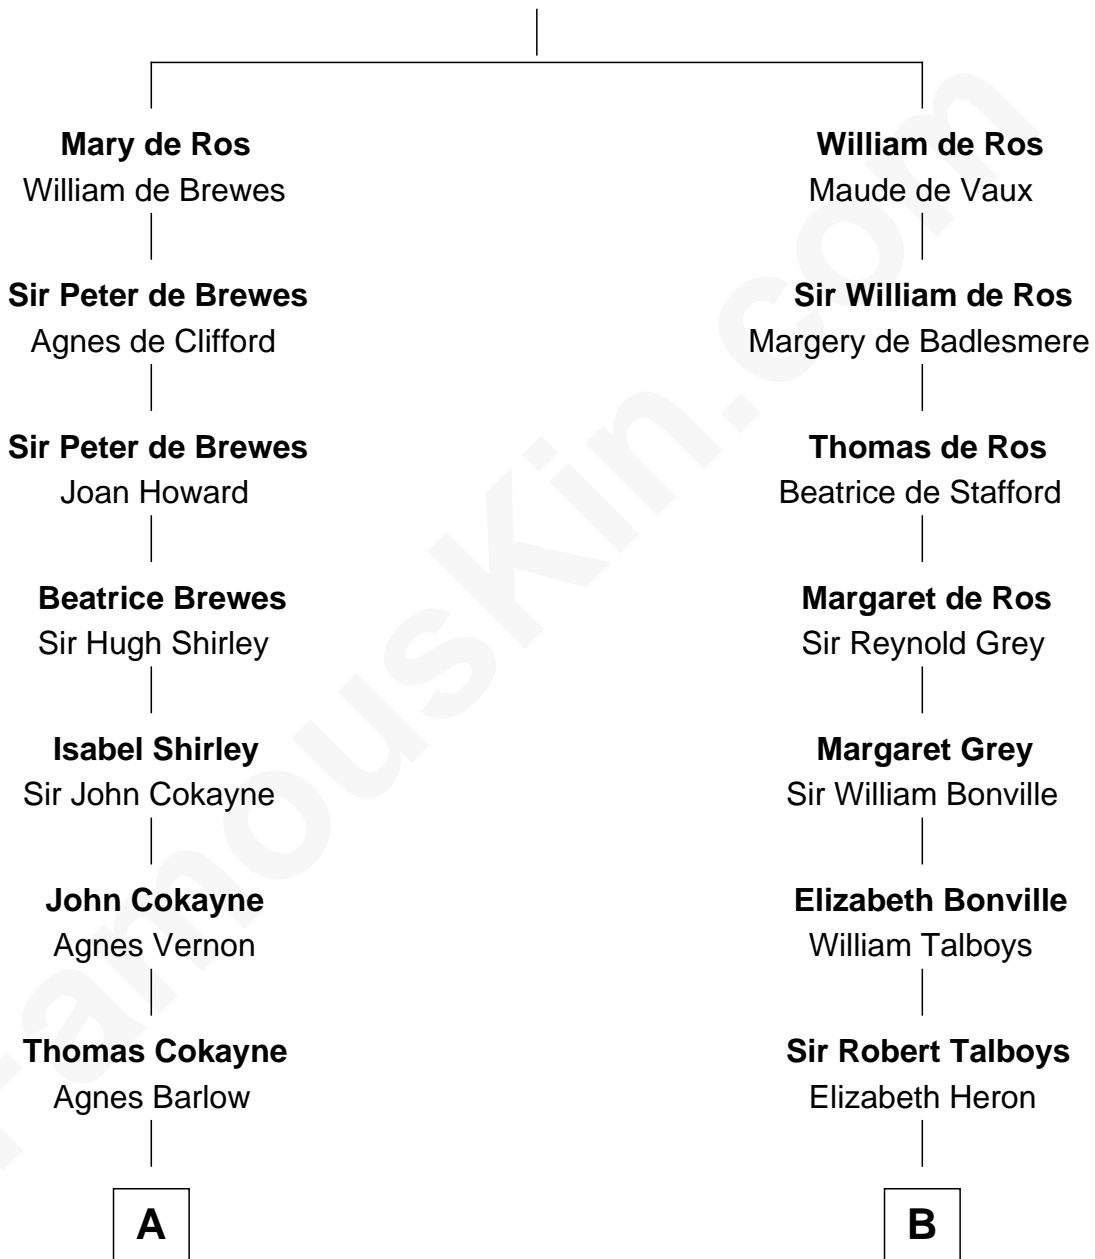

FamousKin.com

Relationship Chart of

Charles Carroll

Signer of the Declaration of Independence

16th cousin 2 times removed of

William Rufus Day

36th U.S. Secretary of State

Sir Robert de Ros

Isabel de Aubeney

C

Emily Swift Spalding

Luther Day

William Rufus Day

36th U.S. Secretary of State

FamousKin.com