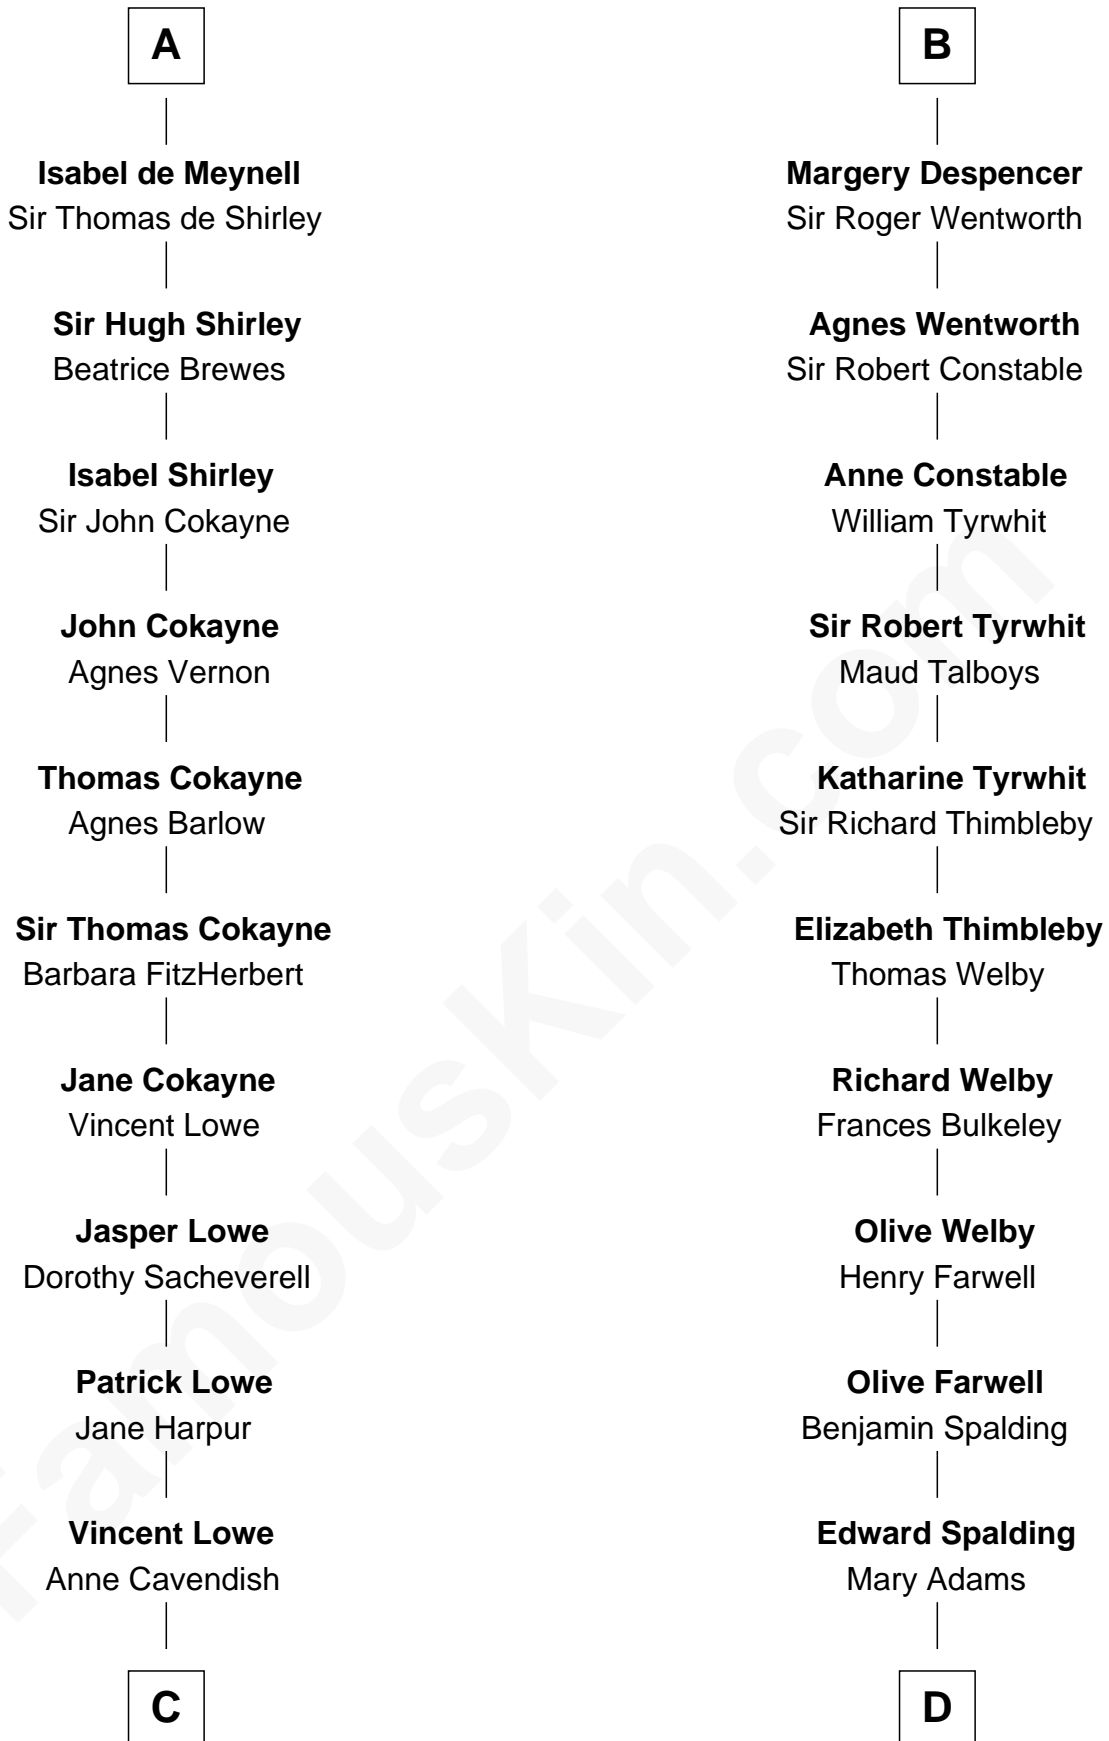

FamousKin.com Relationship Chart of

Charles Carroll

Signer of the Declaration of Independence

21st cousin of

William Rufus Day

36th U.S. Secretary of State

Richard de Clare
Amice of Gloucester

Maud de Clare
William de Braose

Sir Richard de Clare
Maud de Lacy

Thomas de Clare
Juliana FitzMaurice

Margaret de Clare
Bartholomew de Badlesmere

Margaret de Badlesmere
Sir John de Tibetot

Sir Robert de Tibetot
Margaret Deincourt

Elizabeth de Tibetot
Sir Philip le Despencer

B

C

Jane Lowe
Col. Henry Sewall

Nicholas Sewall
Susanna Burgess

Jane Sewall
Clement Brooke

Elizabeth Brooke
Charles Carroll

Charles Carroll
Signer of Declaration of Independence

D