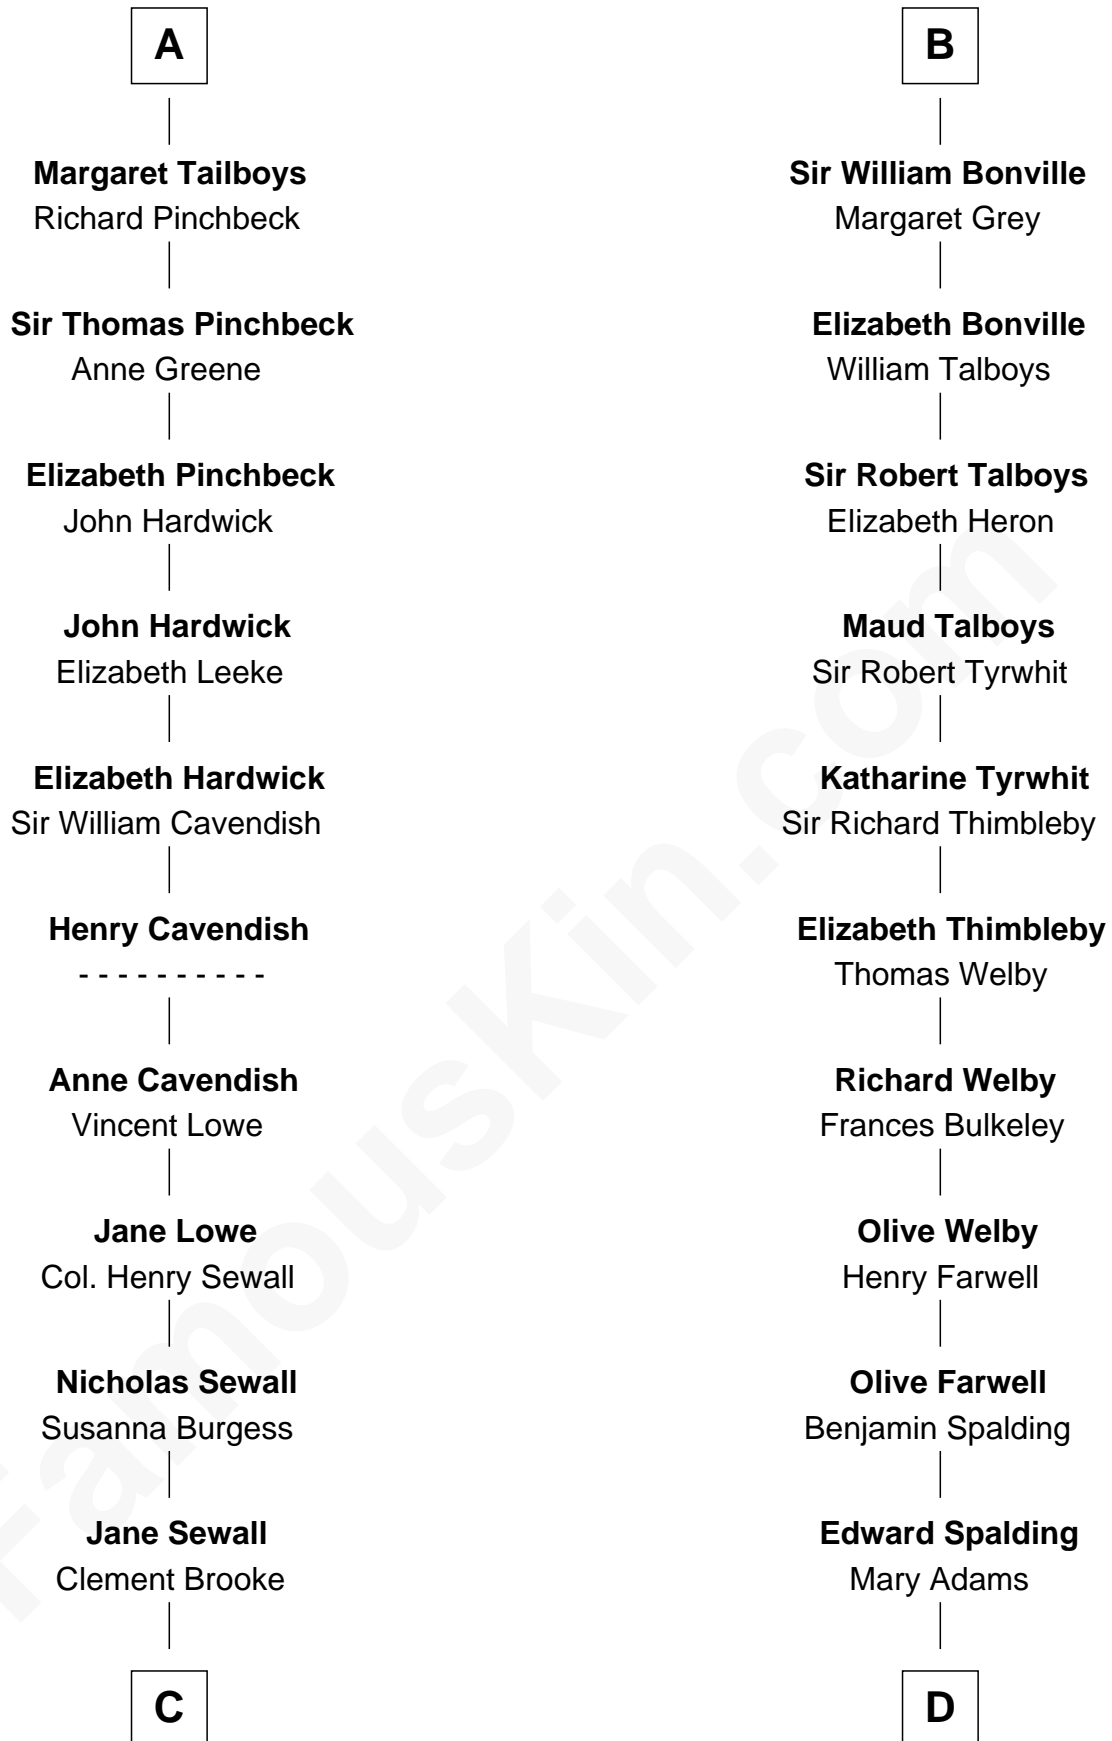

FamousKin.com

Relationship Chart of

Charles Carroll

Signer of the Declaration of Independence

18th cousin 3 times removed of

William Rufus Day

36th U.S. Secretary of State

C

Elizabeth Brooke

Charles Carroll

Charles Carroll

Signer of Declaration of Independence

D

Ebenezer Spalding

Mary Fassett

Dr. Rufus Spalding