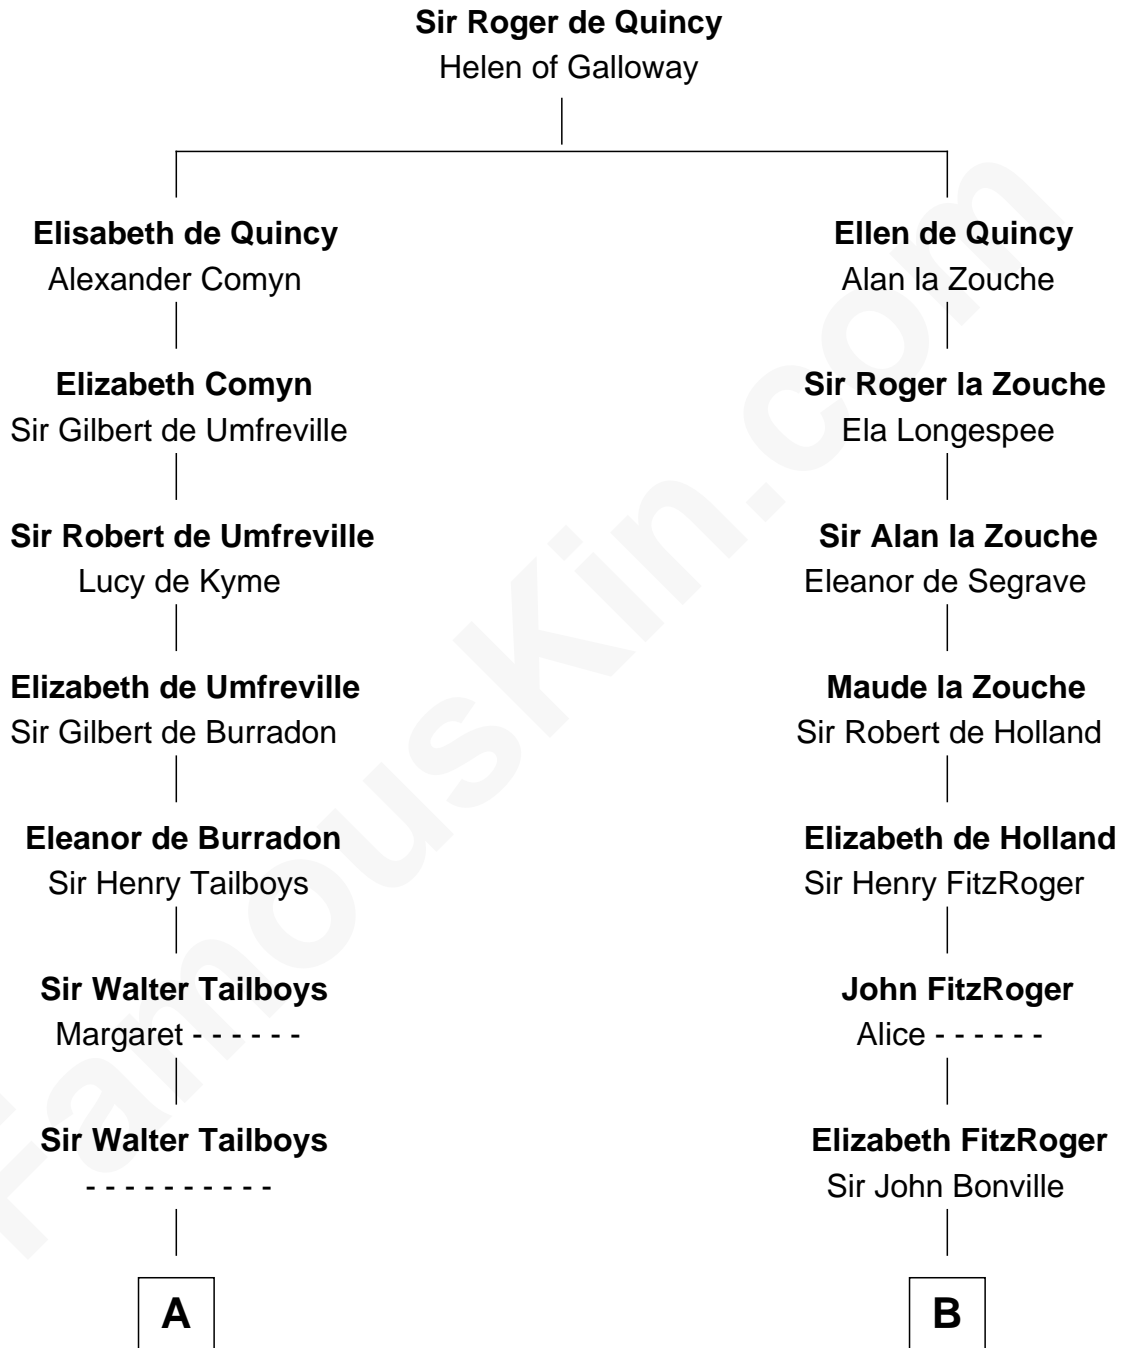

FamousKin.com

Relationship Chart of

Charles Carroll

Signer of the Declaration of Independence

18th cousin 3 times removed of

William Rufus Day

36th U.S. Secretary of State

C

Elizabeth Brooke

Charles Carroll

Charles Carroll

Signer of Declaration of Independence

D

Ebenezer Spalding

Mary Fassett

Dr. Rufus Spalding