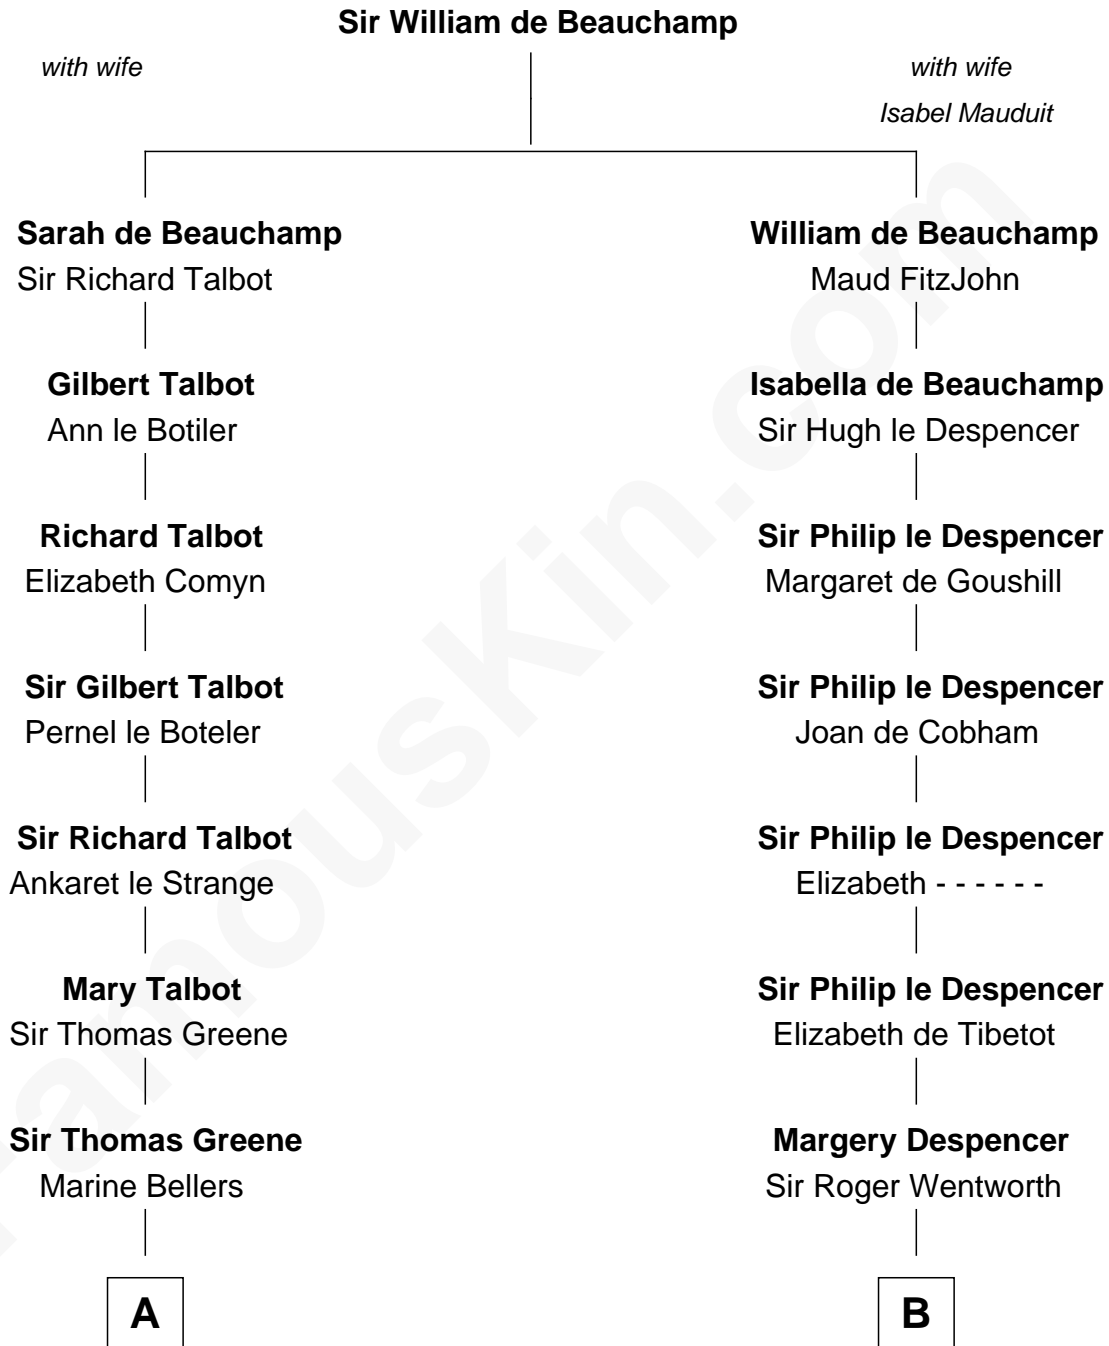

FamousKin.com

Relationship Chart of **Charles Carroll**

Signer of the Declaration of Independence

17th cousin 3 times removed of

William Rufus Day

36th U.S. Secretary of State

C

—
Dr. Rufus Spalding

Lydia Paine

—
Rufus Paine Spalding

Lucretia A. Swift

—
Emily Swift Spalding

Luther Day

—
William Rufus Day

36th U.S. Secretary of State

FamousKin.com