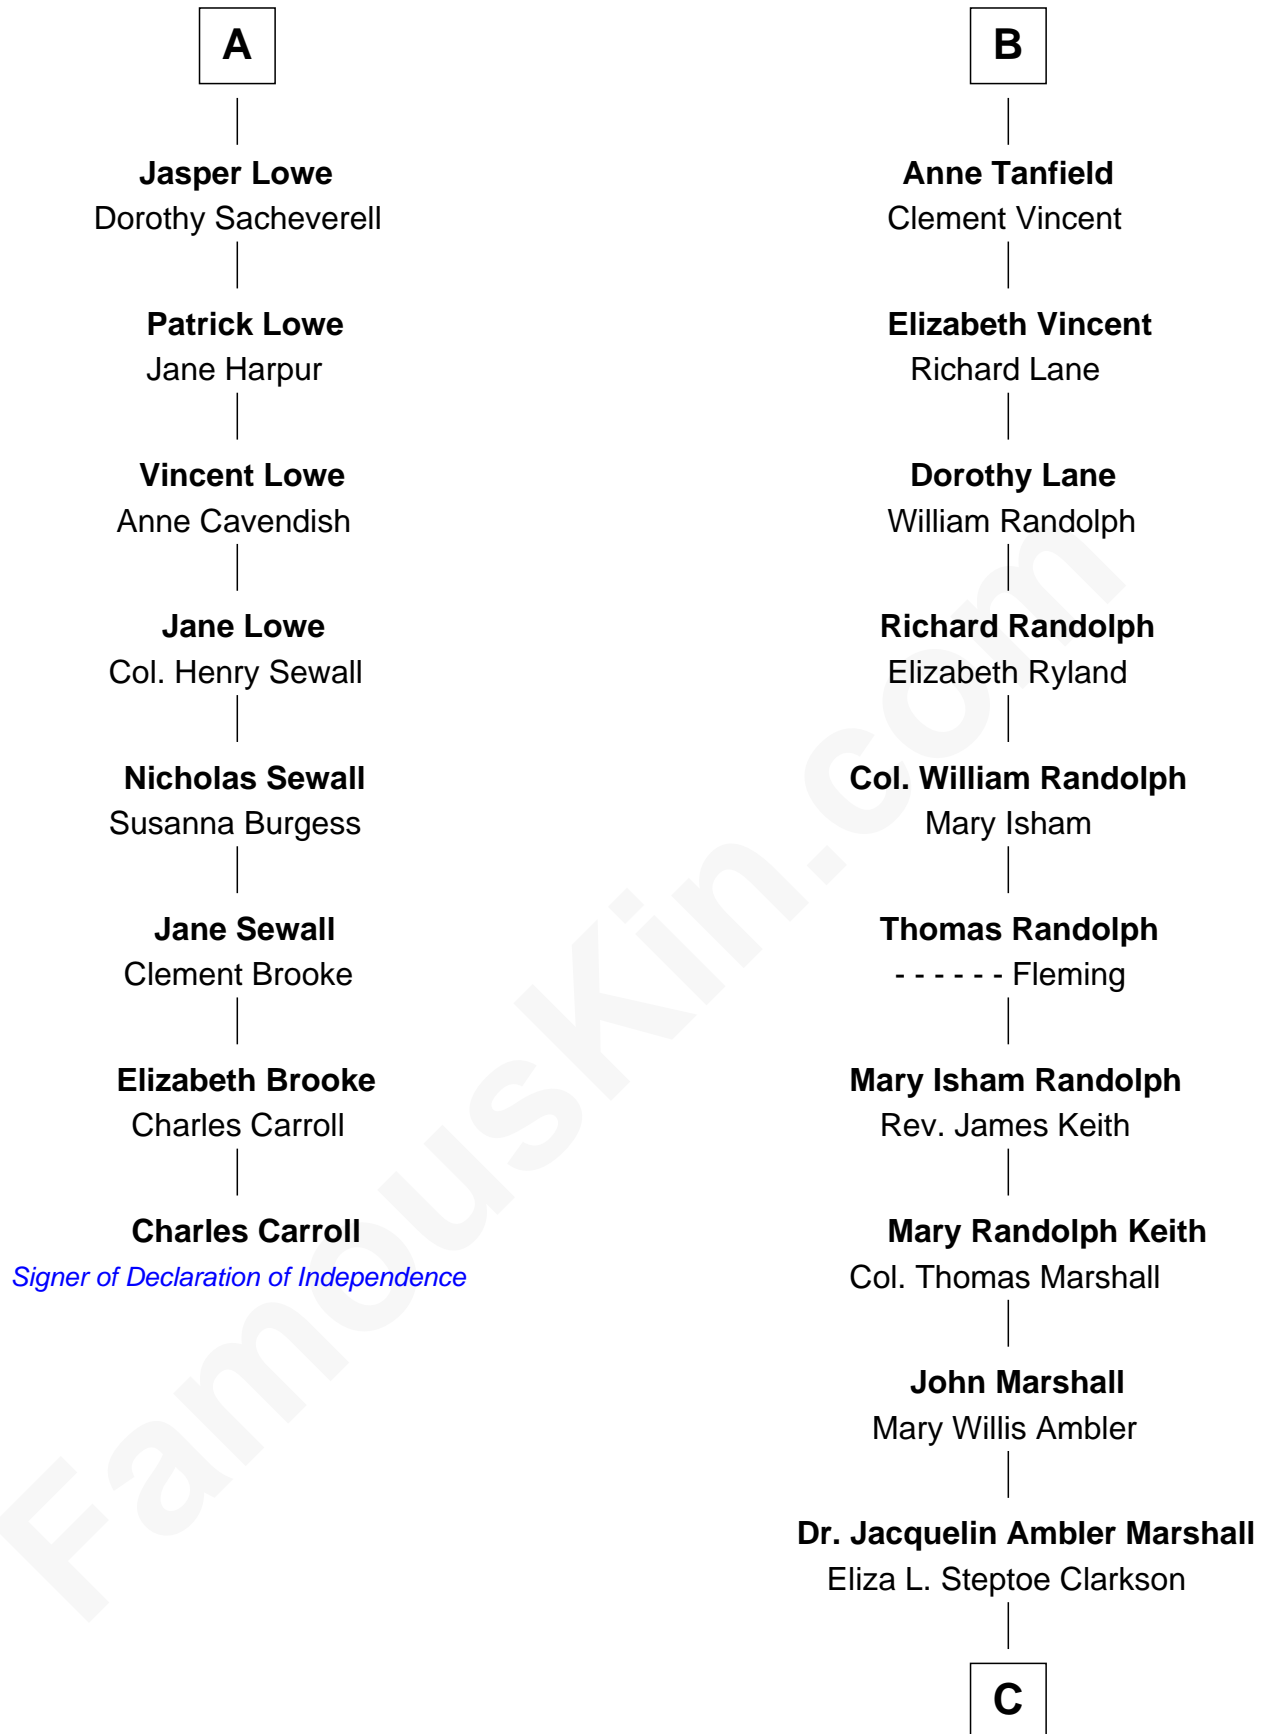

FamousKin.com

Relationship Chart of

Charles Carroll

Signer of the Declaration of Independence

14th cousin 7 times removed of

Mary Chapin Carpenter
Singer and Songwriter

Sir John Howard
Alice de Bois

Joan Howard
Sir Peter de Brewes

Sir John Howard
Alice Tendring

Sir Robert Howard
Margaret Mowbray

Katherine Howard
Sir Edward Neville

Catherine Neville
Robert Tanfield

William Tanfield
Elizabeth Stavely

Frances Tanfield
Bridget Cave

B

C