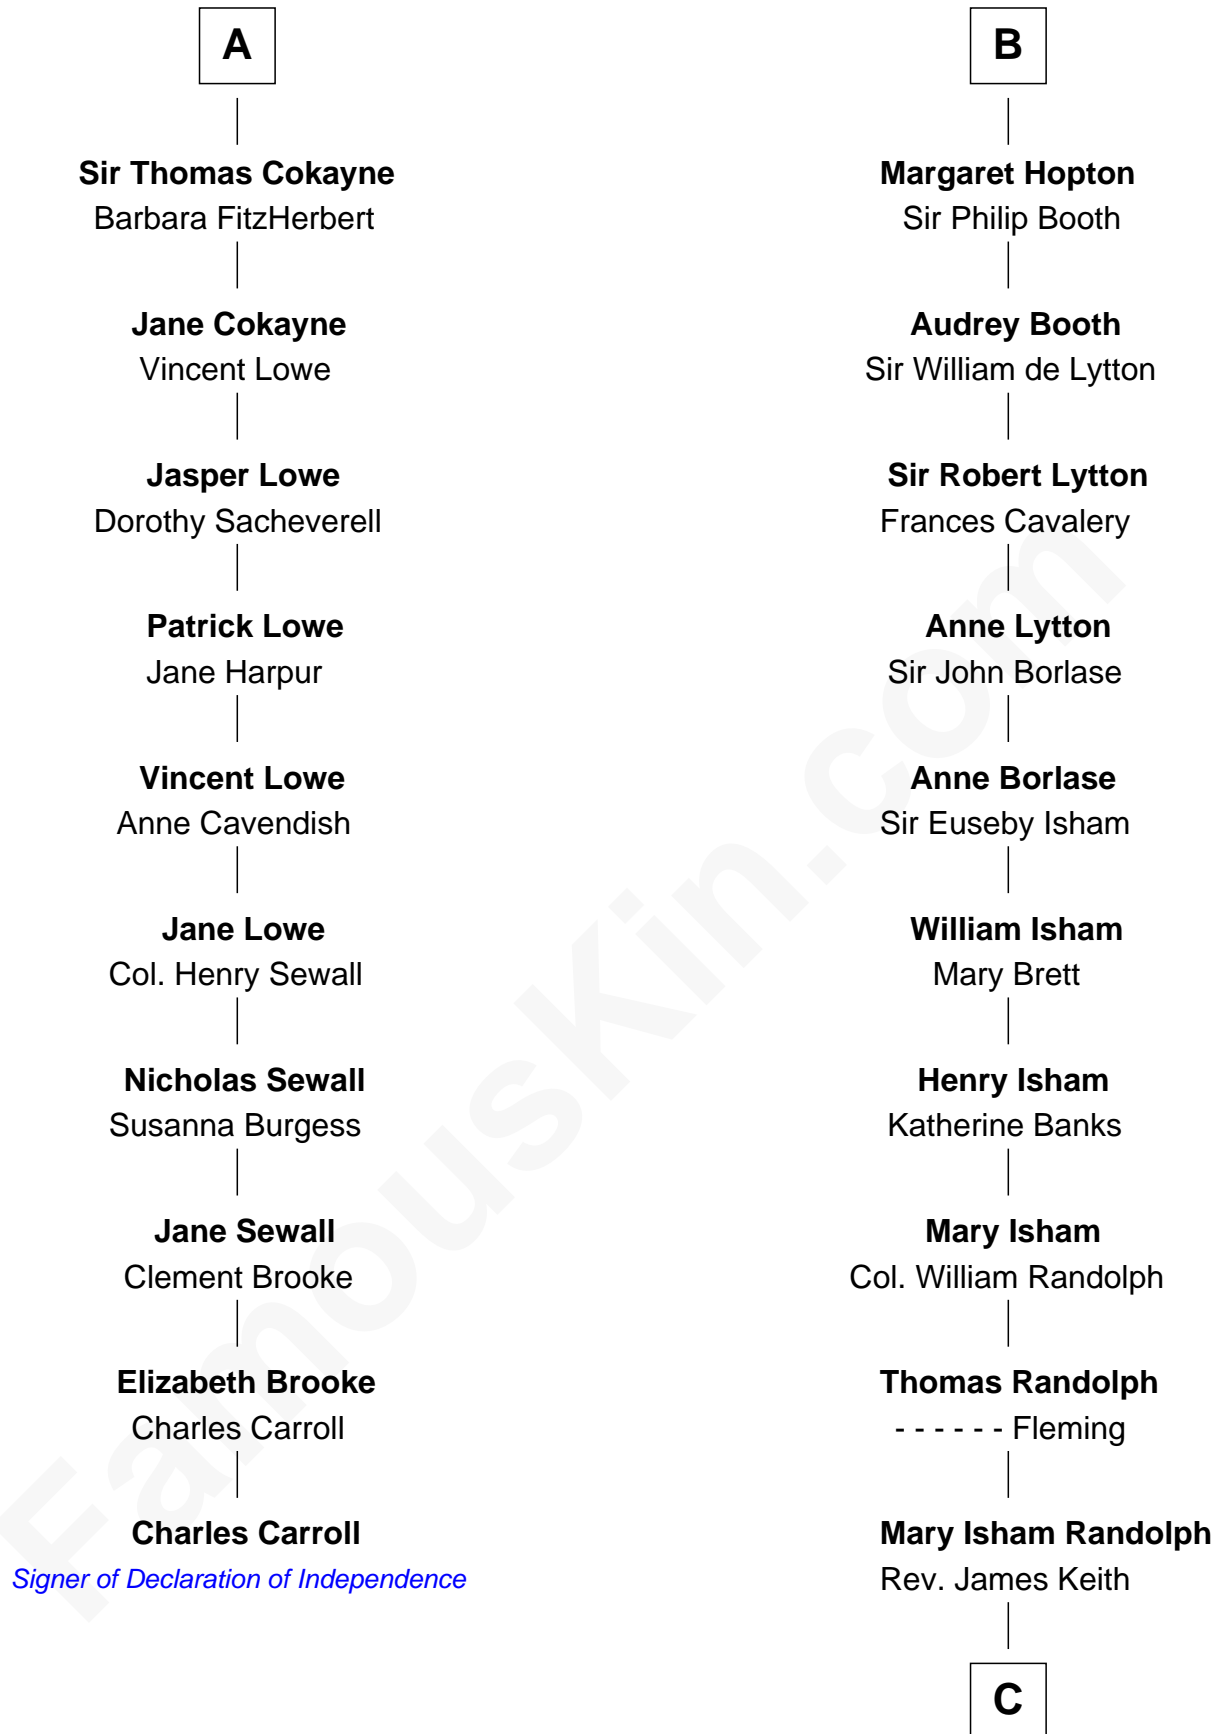

FamousKin.com

Relationship Chart of

Charles Carroll

Signer of the Declaration of Independence

16th cousin 2 times removed of

John Marshall

4th Chief Justice of the U.S. Supreme Court

Sir Robert de Ros

Isabel de Aubeney

C

Mary Randolph Keith
Col. Thomas Marshall

John Marshall
U.S. Supreme Court Chief Justice

FamousKin.com