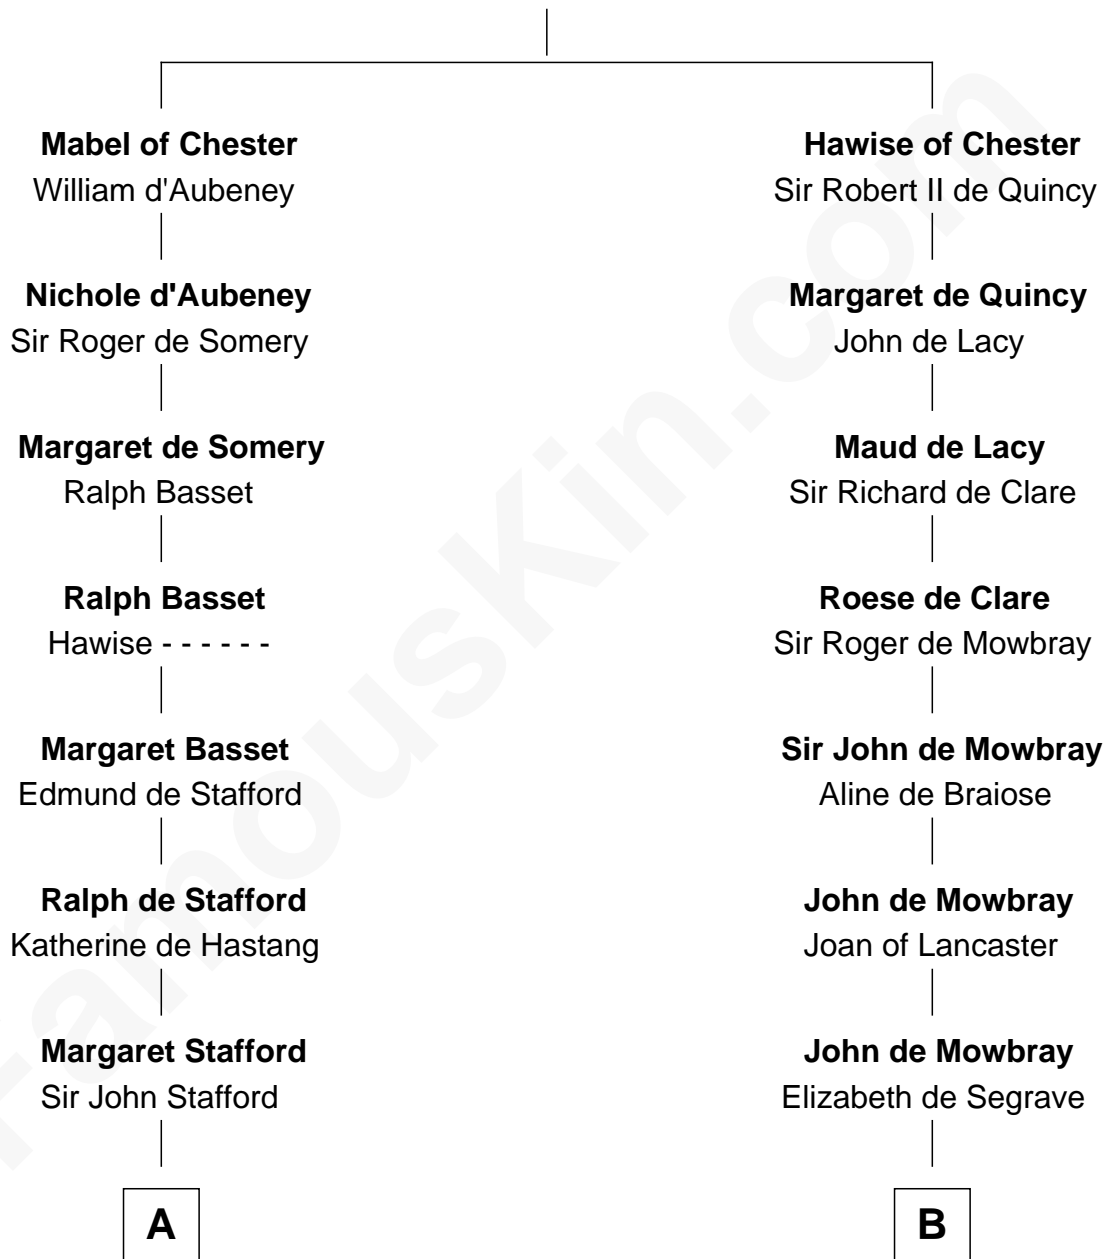

FamousKin.com

Relationship Chart of

Charles Carroll

Signer of the Declaration of Independence

20th cousin 1 time removed of

John Marshall

4th Chief Justice of the U.S. Supreme Court

Bertrade de Montfort

Hugh de Kevelioc

C

Nicholas Sewall
Susanna Burgess

Jane Sewall
Clement Brooke

Elizabeth Brooke
Charles Carroll

Charles Carroll
Signer of Declaration of Independence

D

Col. William Randolph
Mary Isham