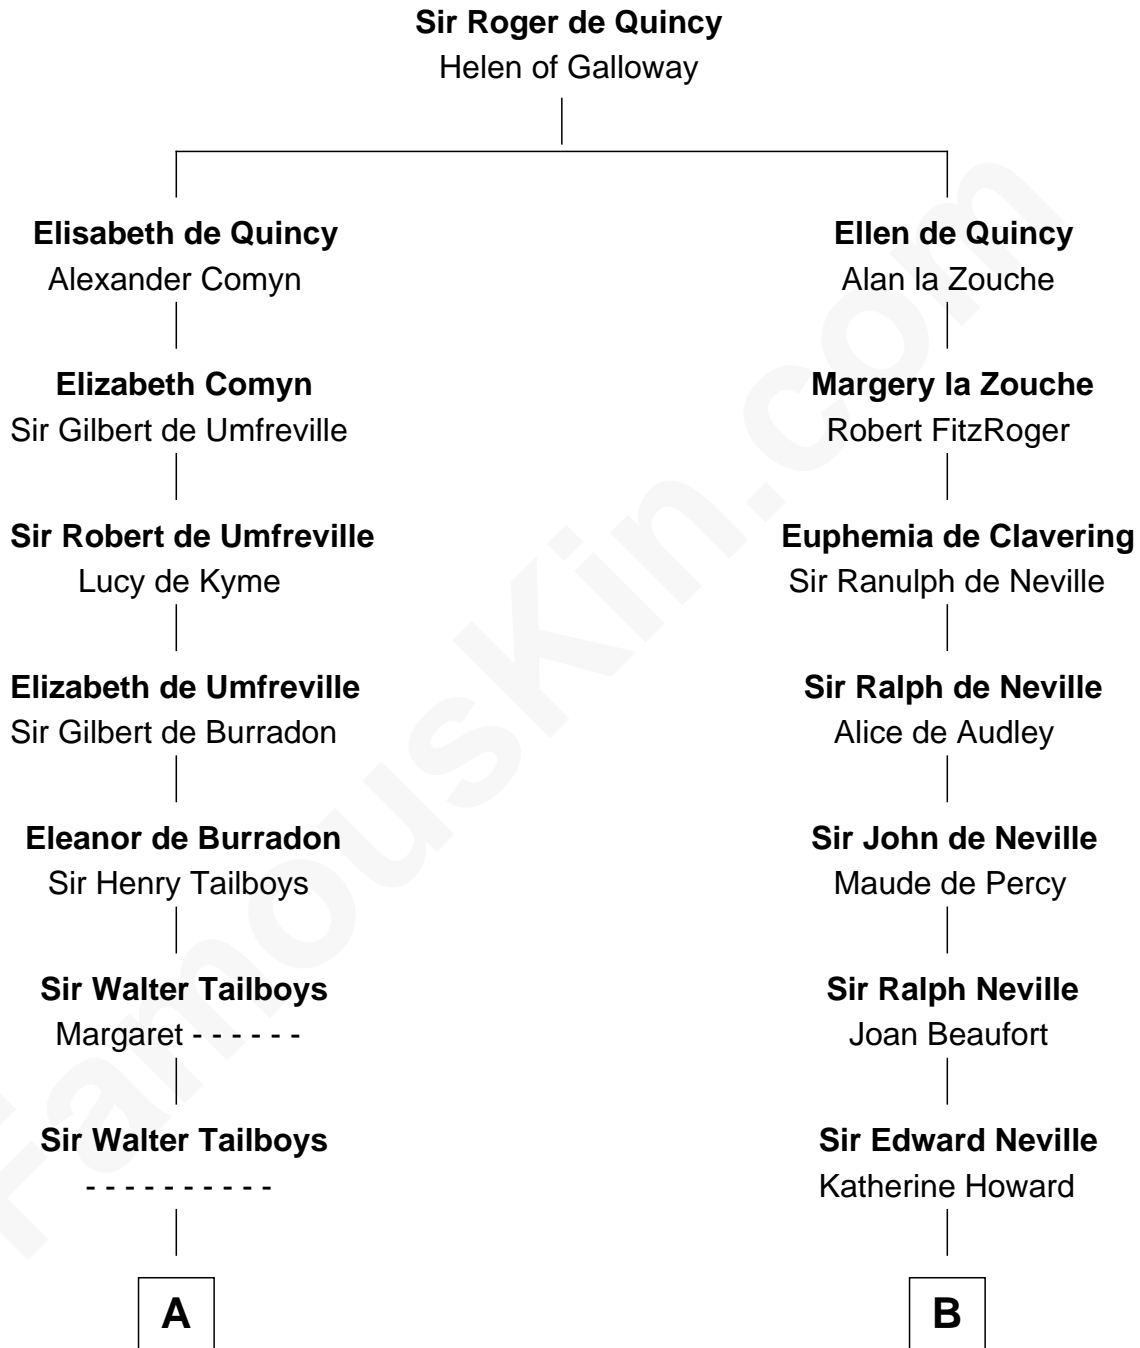

# FamousKin.com Relationship Chart of

**Charles Carroll**

*Signer of the Declaration of Independence*

18th cousin of

**John Marshall**

*4th Chief Justice of the U.S. Supreme Court*

**C**

**Elizabeth Brooke**

Charles Carroll

**Charles Carroll**

*Signer of Declaration of Independence*

**D**

**Mary Randolph Keith**

Col. Thomas Marshall

**John Marshall**

*U.S. Supreme Court Chief Justice*