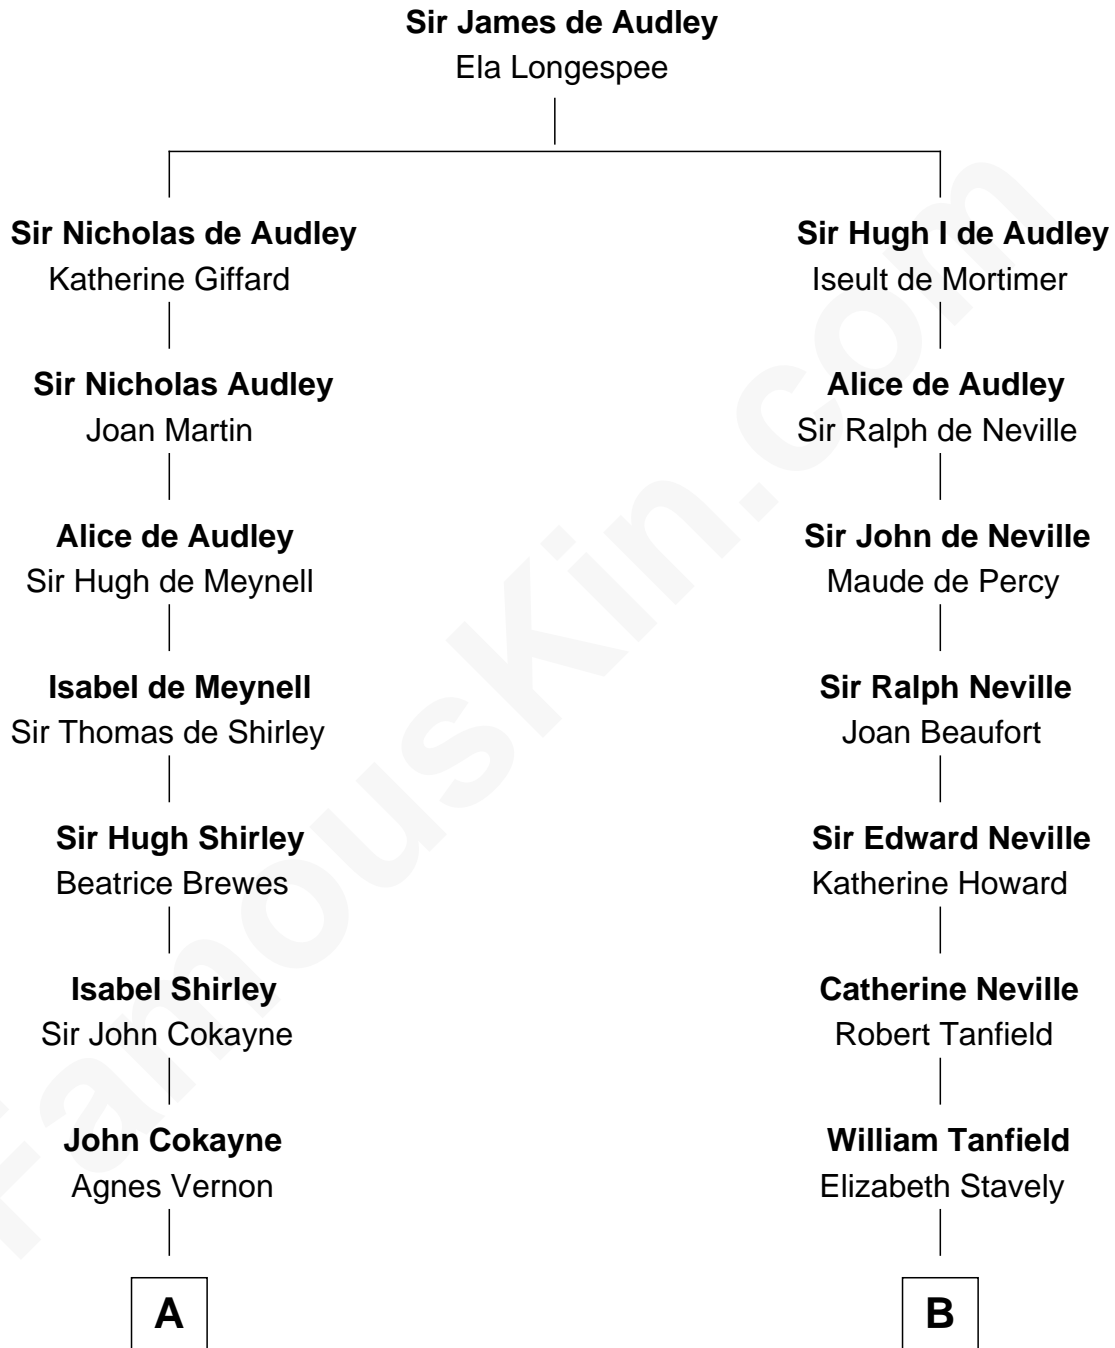

FamousKin.com

Relationship Chart of

Charles Carroll

Signer of the Declaration of Independence

16th cousin 1 time removed of

John Marshall

4th Chief Justice of the U.S. Supreme Court

A