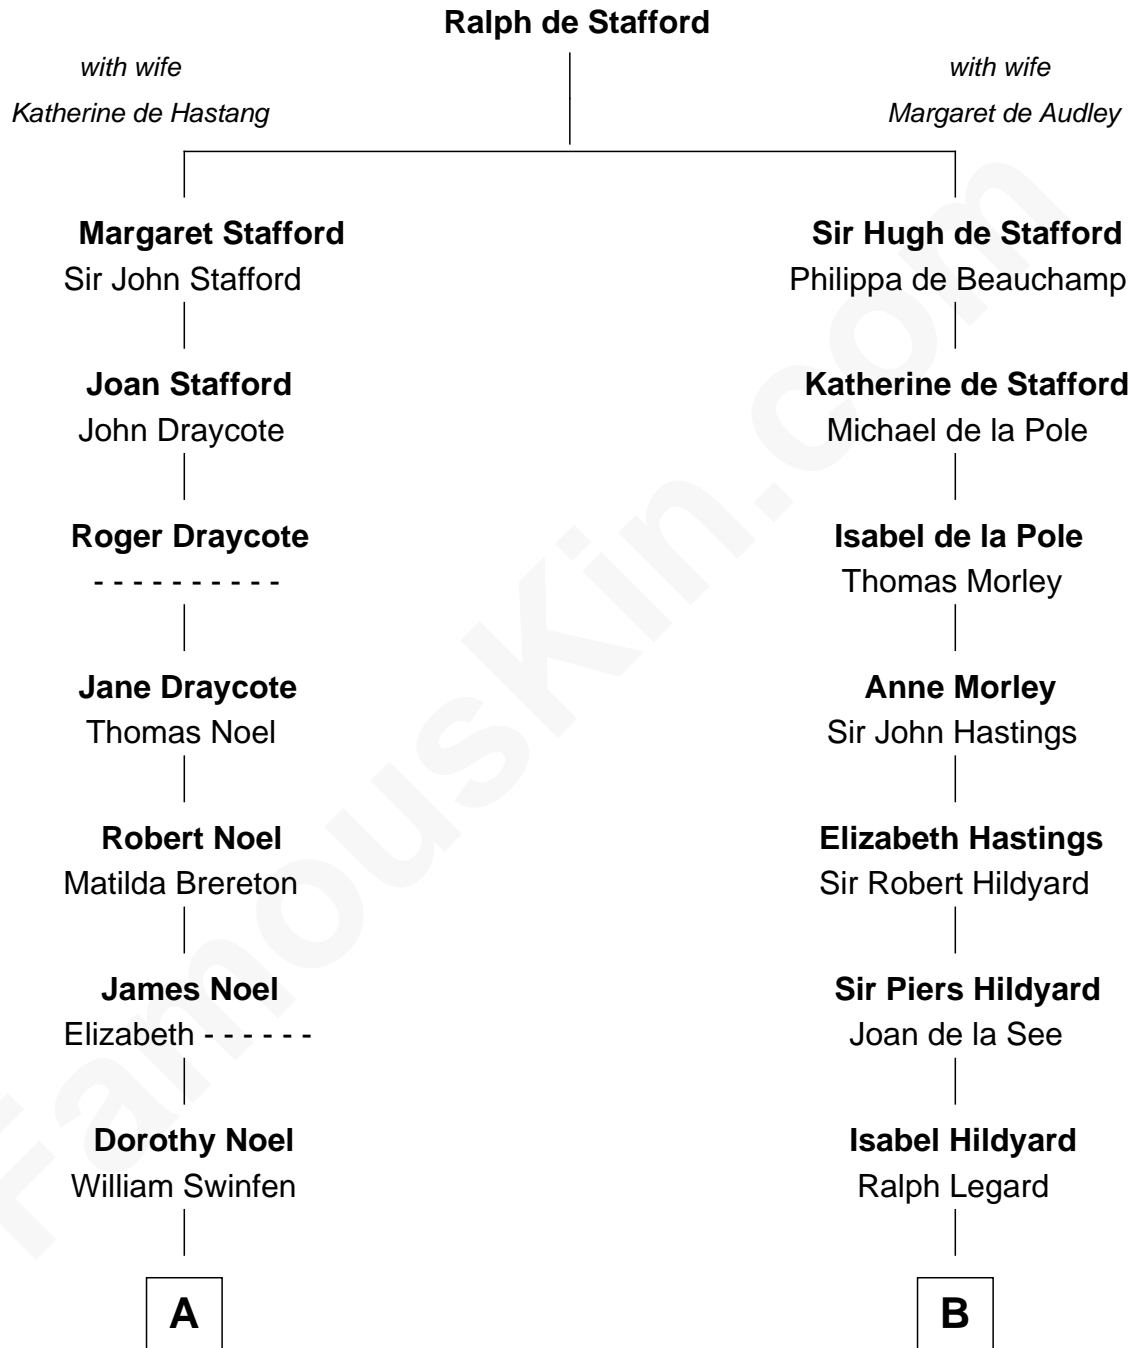

FamousKin.com

Relationship Chart of

Charles Carroll

Signer of the Declaration of Independence

14th cousin 7 times removed of

Edward Norton
Movie Actor

C

Seneca Hughes Norton

Josephine E. Weis

Edward Mower Norton

Alice C. Baals

Edward Mower Norton

Betty Kent Harrison

Edward Mower Norton

Lydia Robinson Rouse

Edward Norton