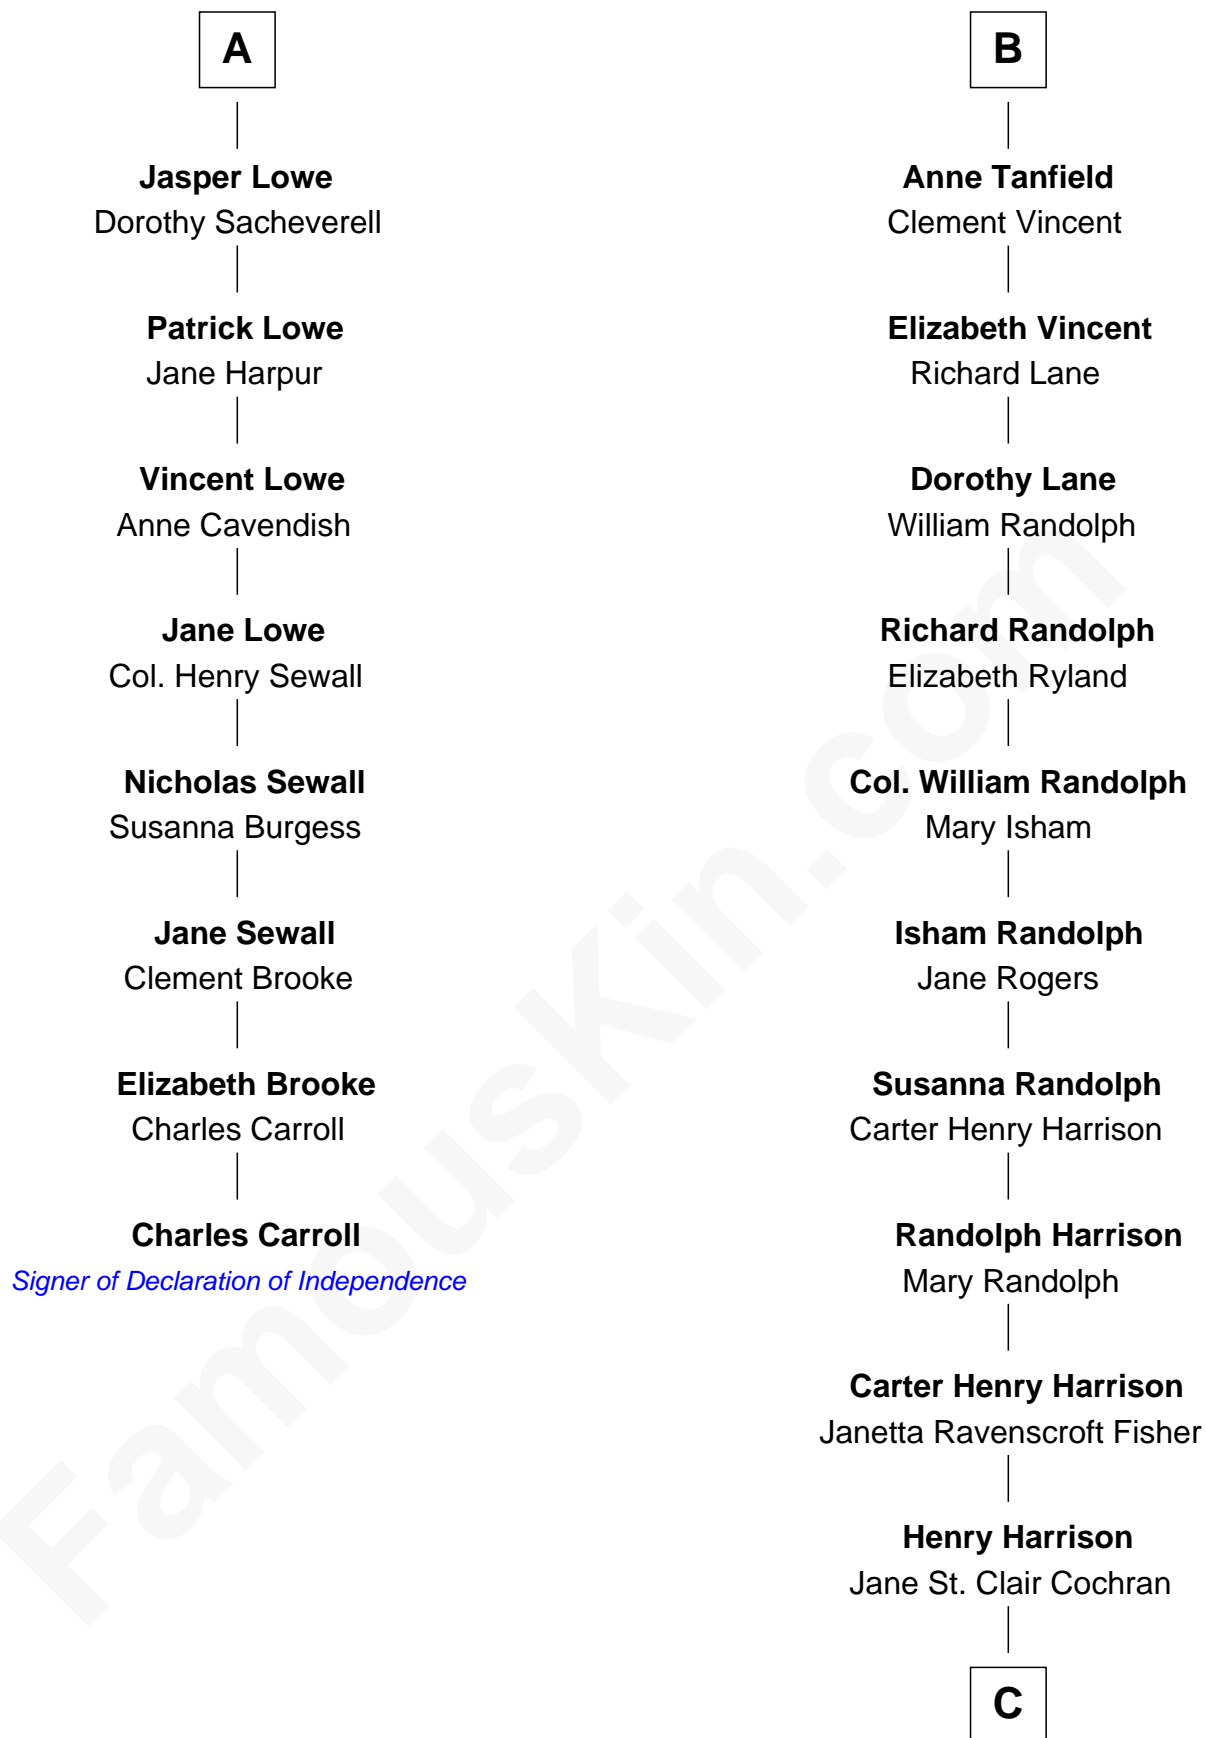

FamousKin.com

Relationship Chart of

Charles Carroll

Signer of the Declaration of Independence

14th cousin 7 times removed of

Edward Norton
Movie Actor

Sir John Howard
Alice de Bois

Joan Howard
Sir Peter de Brewes

Sir John Howard
Alice Tendring

Sir Robert Howard
Margaret Mowbray

Katherine Howard
Sir Edward Neville

Catherine Neville
Robert Tanfield

William Tanfield
Elizabeth Stavelly

Frances Tanfield
Bridget Cave

B

C

George Moffett Harrison
Bettie Montgomery. Kent

Joseph Kent Harrison
Cornelia Long Somerville

Betty Kent Harrison
Edward Mower Norton

Edward Mower Norton
Lydia Robinson Rouse

Edward Norton
Movie Actor