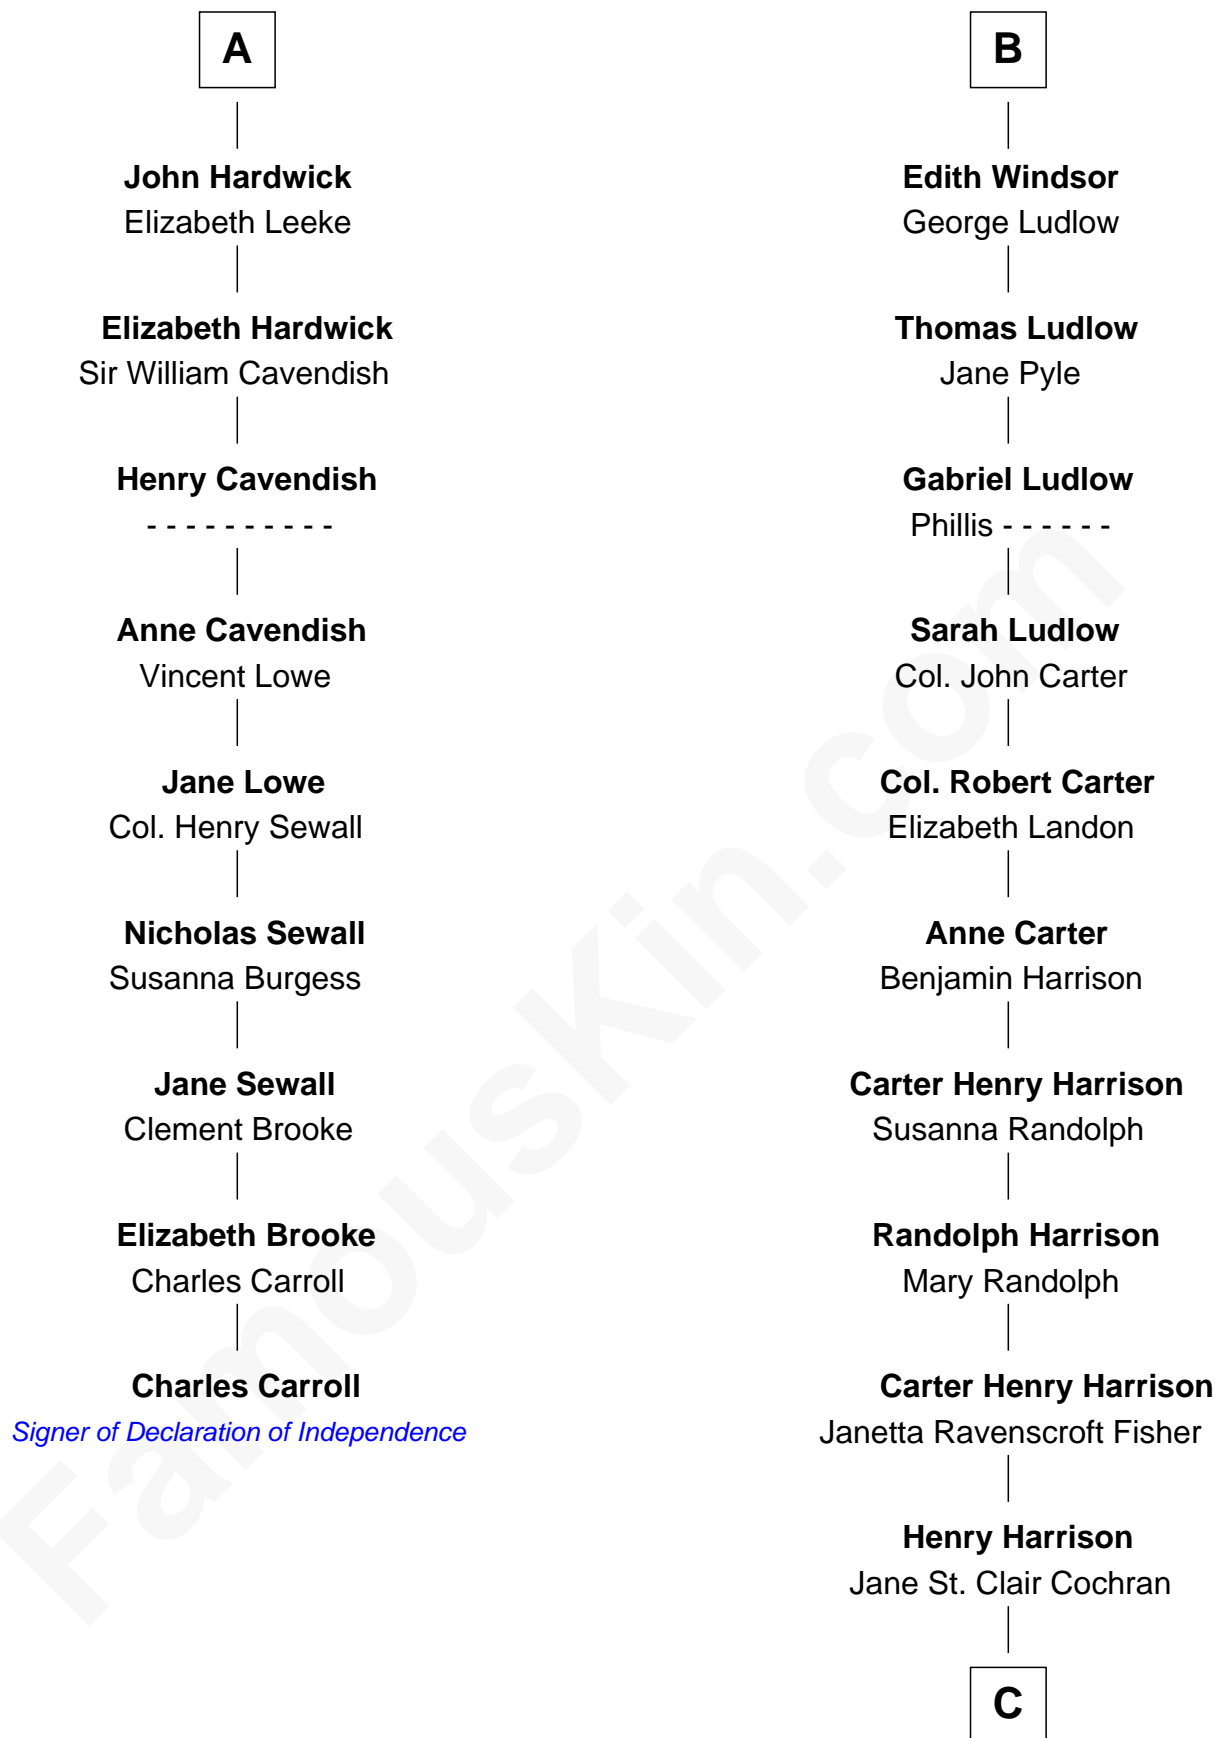

### Charles Carroll

*Signer of the Declaration of Independence*

15th cousin 6 times removed of

**Edward Norton**  
*Movie Actor*

**Humphrey de Bohun**  
Elizabeth Plantagenet

**Eleanor de Bohun**  
Sir James le Boteler

**Pernel le Boteler**  
Sir Gilbert Talbot

**Sir Richard Talbot**  
Ankaret le Strange

**Mary Talbot**  
Sir Thomas Greene

**Sir Thomas Greene**  
Marine Bellers

**Anne Greene**  
Sir Thomas Pinchbeck

**Elizabeth Pinchbeck**  
John Hardwick

**A**

**Margaret de Bohun**  
Sir Hugh de Courtnay

**Elizabeth de Courtnay**  
Sir Andrew Luttrell

**Sir Hugh Luttrell**  
Catherine de Beaumont

**Elizabeth Luttrell**  
John Stratton

**Elizabeth Stratton**  
John Andrews

**Elizabeth Andrews**  
Sir Thomas de Windsor

**Sir Andrews de Windsor**  
Elizabeth Blount

**B**

**C**

**George Moffett Harrison**  
Bettie Montgomery. Kent

**Joseph Kent Harrison**  
Cornelia Long Somerville