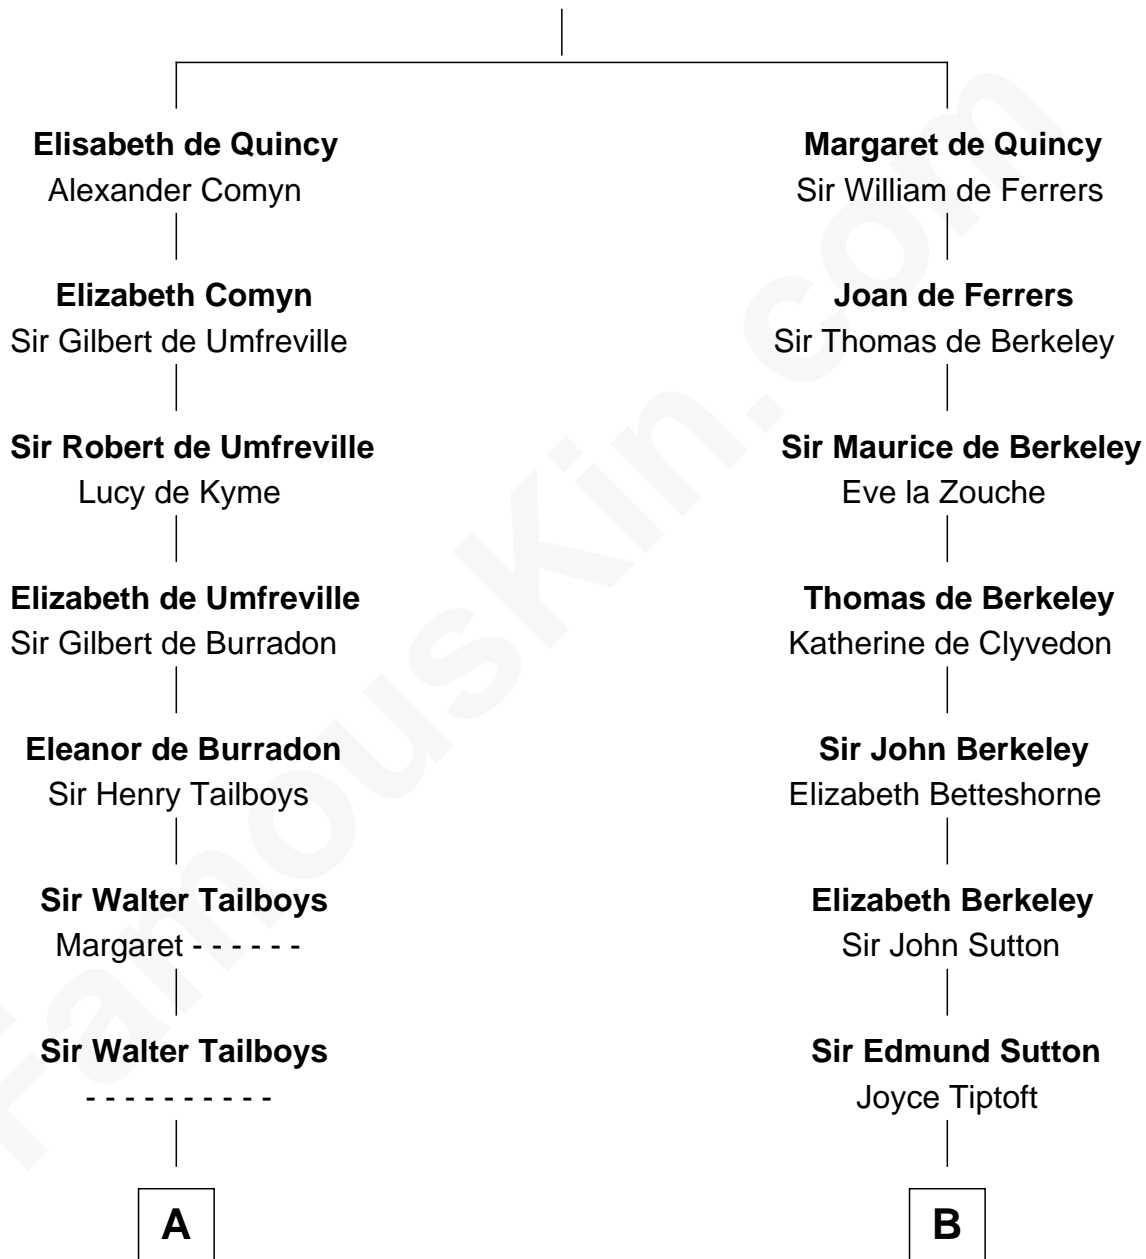

## Relationship Chart of

### Charles Carroll

*Signer of the Declaration of Independence*

18th cousin 2 times removed of

### Endicott Peabody

*62nd Governor of Massachusetts*

**Sir Roger de Quincy**  
Helen of Galloway

**C**

**Elizabeth Brooke**

Charles Carroll

**Charles Carroll**

*Signer of Declaration of Independence*