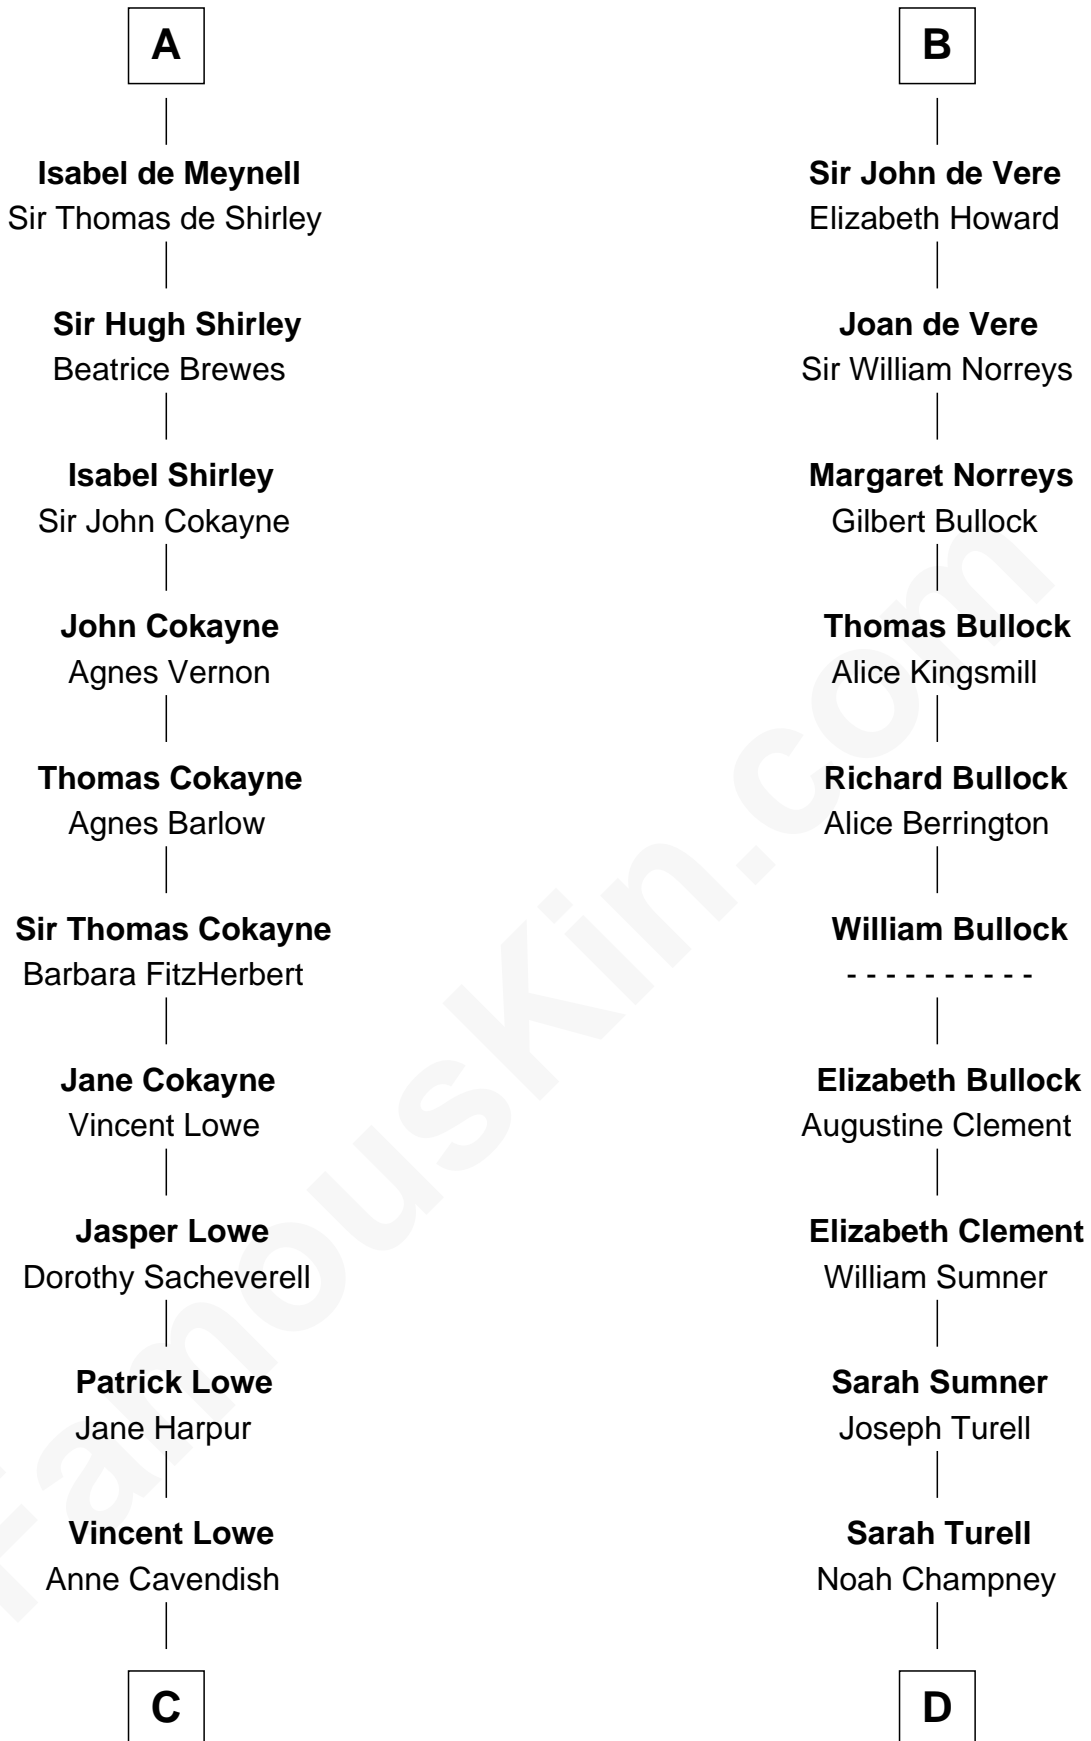

FamousKin.com

Relationship Chart of

Charles Carroll

Signer of the Declaration of Independence

20th cousin 1 time removed of

James Russell Lowell

American "Fireside" Poet

Richard de Clare
Amice of Gloucester

Maud de Clare
William de Braose

Maud de Braose
Henry de Tracy

Eve de Tracy
Guy de Bryan

Maud de Bryan
Nicholas FitzMartin

Sir William Martin
Eleanor FitzReynold

Joan Martin
Sir Nicholas Audley

Alice de Audley
Sir Hugh de Meynell

A

Sir Gilbert de Clare
Isabel Marshal

Sir Richard de Clare
Maud de Lacy

Thomas de Clare
Juliana FitzMaurice

Margaret de Clare
Bartholomew de Badlesmere

Maud de Badlesmere
John de Vere

Aubrey de Vere
Alice FitzWalter

Sir Richard de Vere
Alice Sergeaux

B

C

Jane Lowe
Col. Henry Sewall

Nicholas Sewall
Susanna Burgess

Jane Sewall
Clement Brooke

Elizabeth Brooke
Charles Carroll

Charles Carroll
Signer of Declaration of Independence