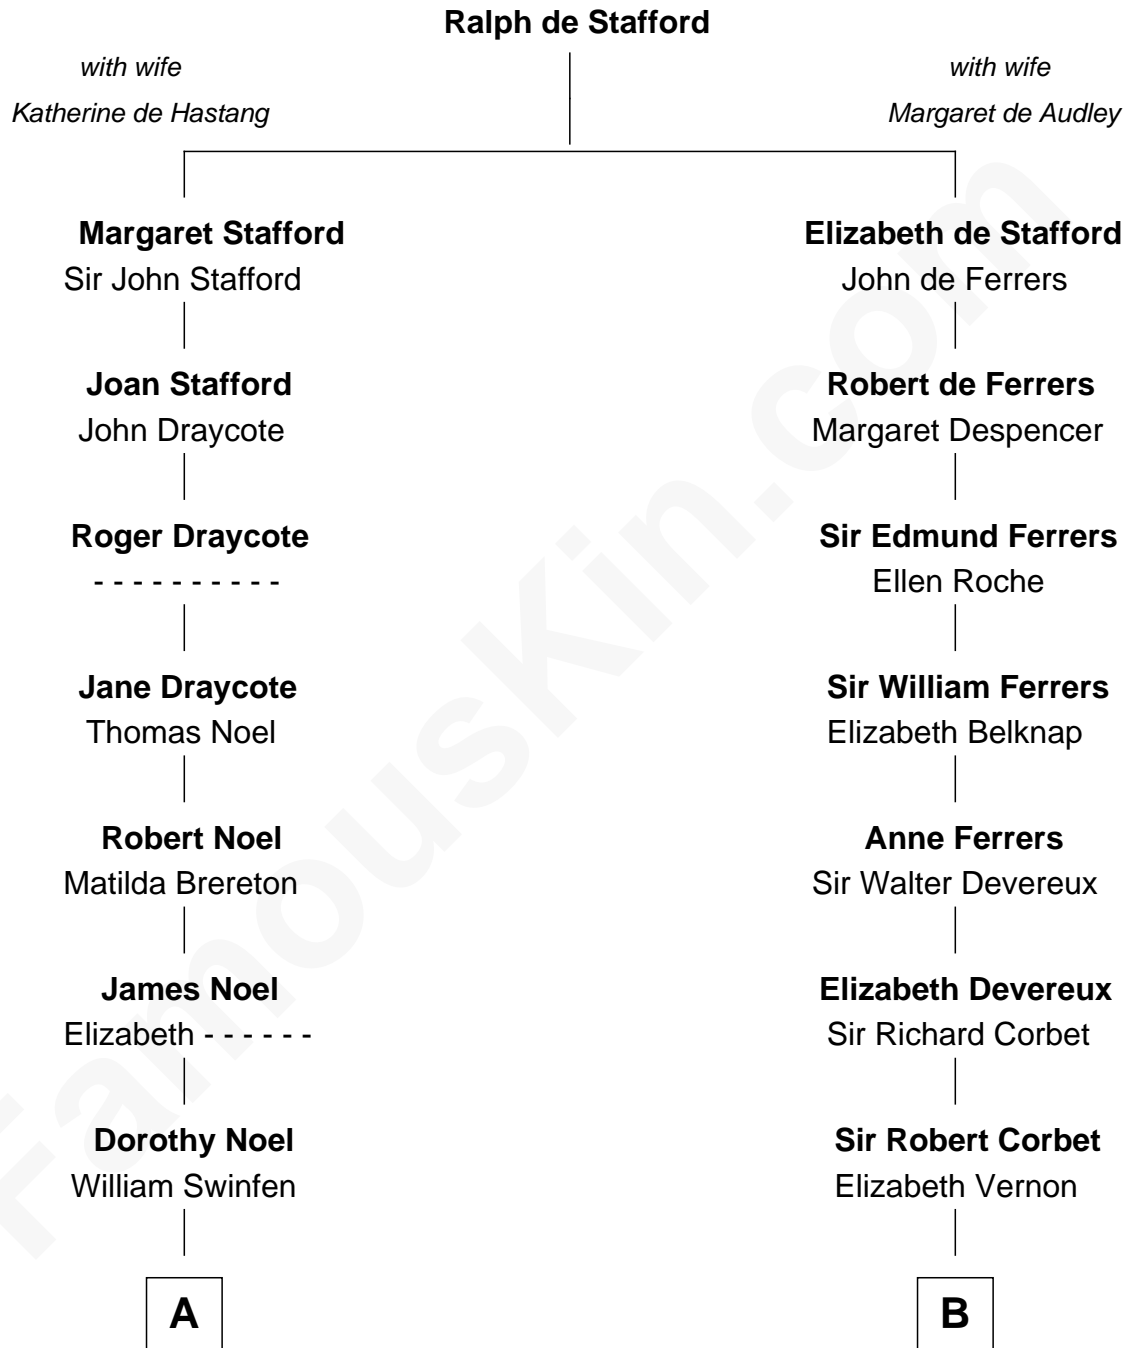

FamousKin.com

Relationship Chart of

Charles Carroll

Signer of the Declaration of Independence

14th cousin 3 times removed of

James Russell Lowell

American "Fireside" Poet

A

Arthur Swinfen

Alice Ragdale

Elizabeth Swinfen

John Dugdale

Mary Dugdale

Richard Sewall

Col. Henry Sewall

Jane Lowe