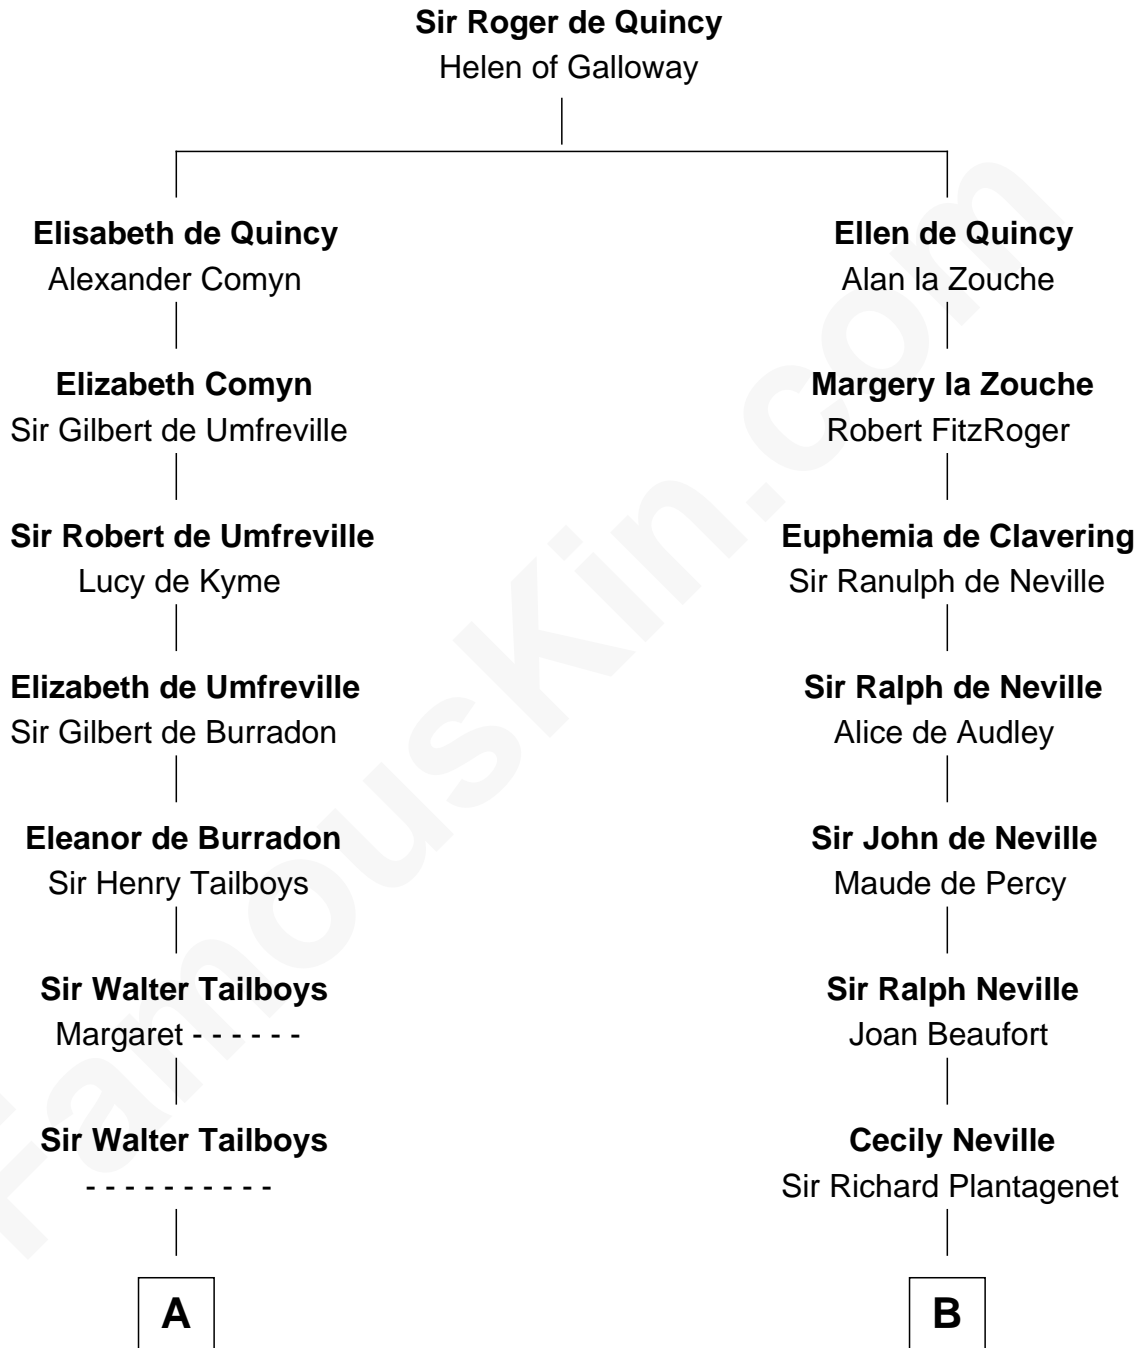

FamousKin.com

Relationship Chart of

Charles Carroll

Signer of the Declaration of Independence

18th cousin 3 times removed of

James Russell Lowell

American "Fireside" Poet

C

Elizabeth Brooke

Charles Carroll

Charles Carroll

Signer of Declaration of Independence

D

William Traill

Isabel Fea

Robert Traill