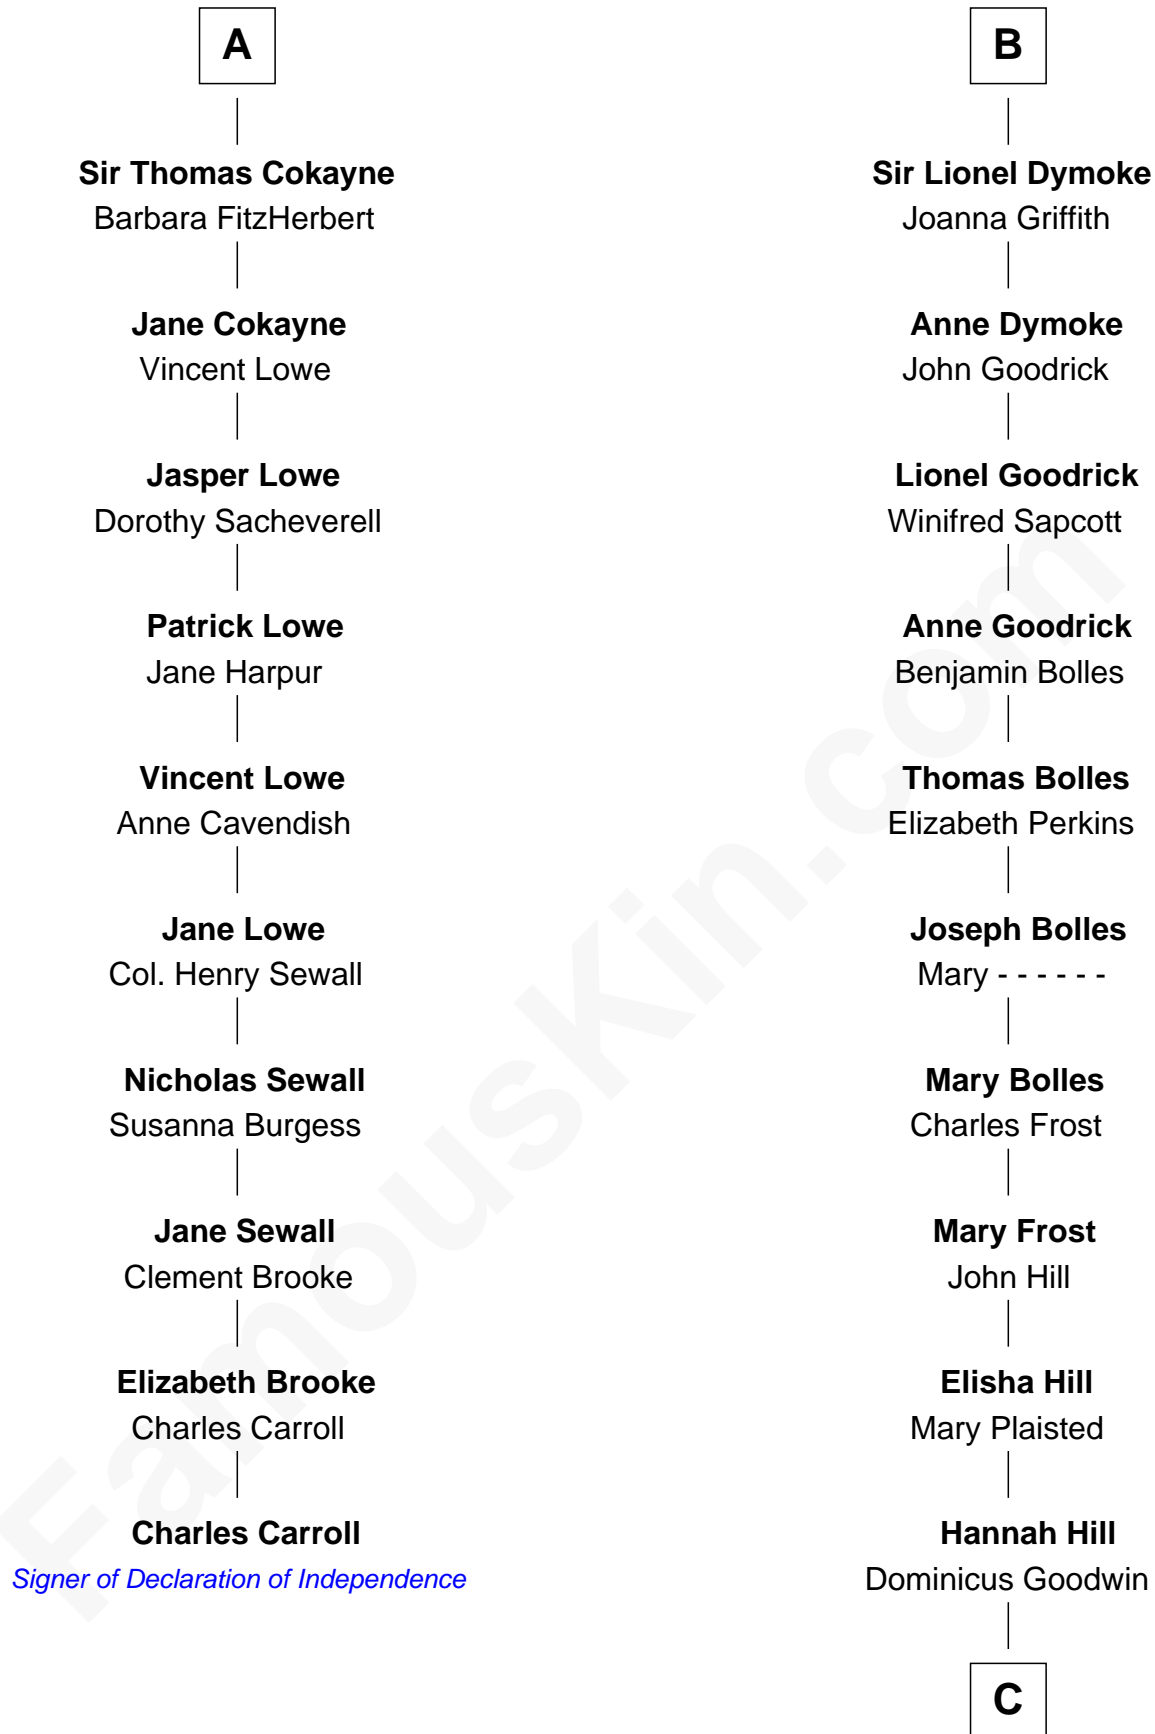

## Relationship Chart of

### Charles Carroll

*Signer of the Declaration of Independence*

**16th cousin 2 times removed of**

### Ichabod Goodwin

*27th Governor of New Hampshire*

**Sir Robert de Ros**

Isabel de Aubeney

C

Samuel Goodwin

Anna Thompson Gerrish

Ichabod Goodwin

*27th Governor of New Hampshire*

FamousKin.com