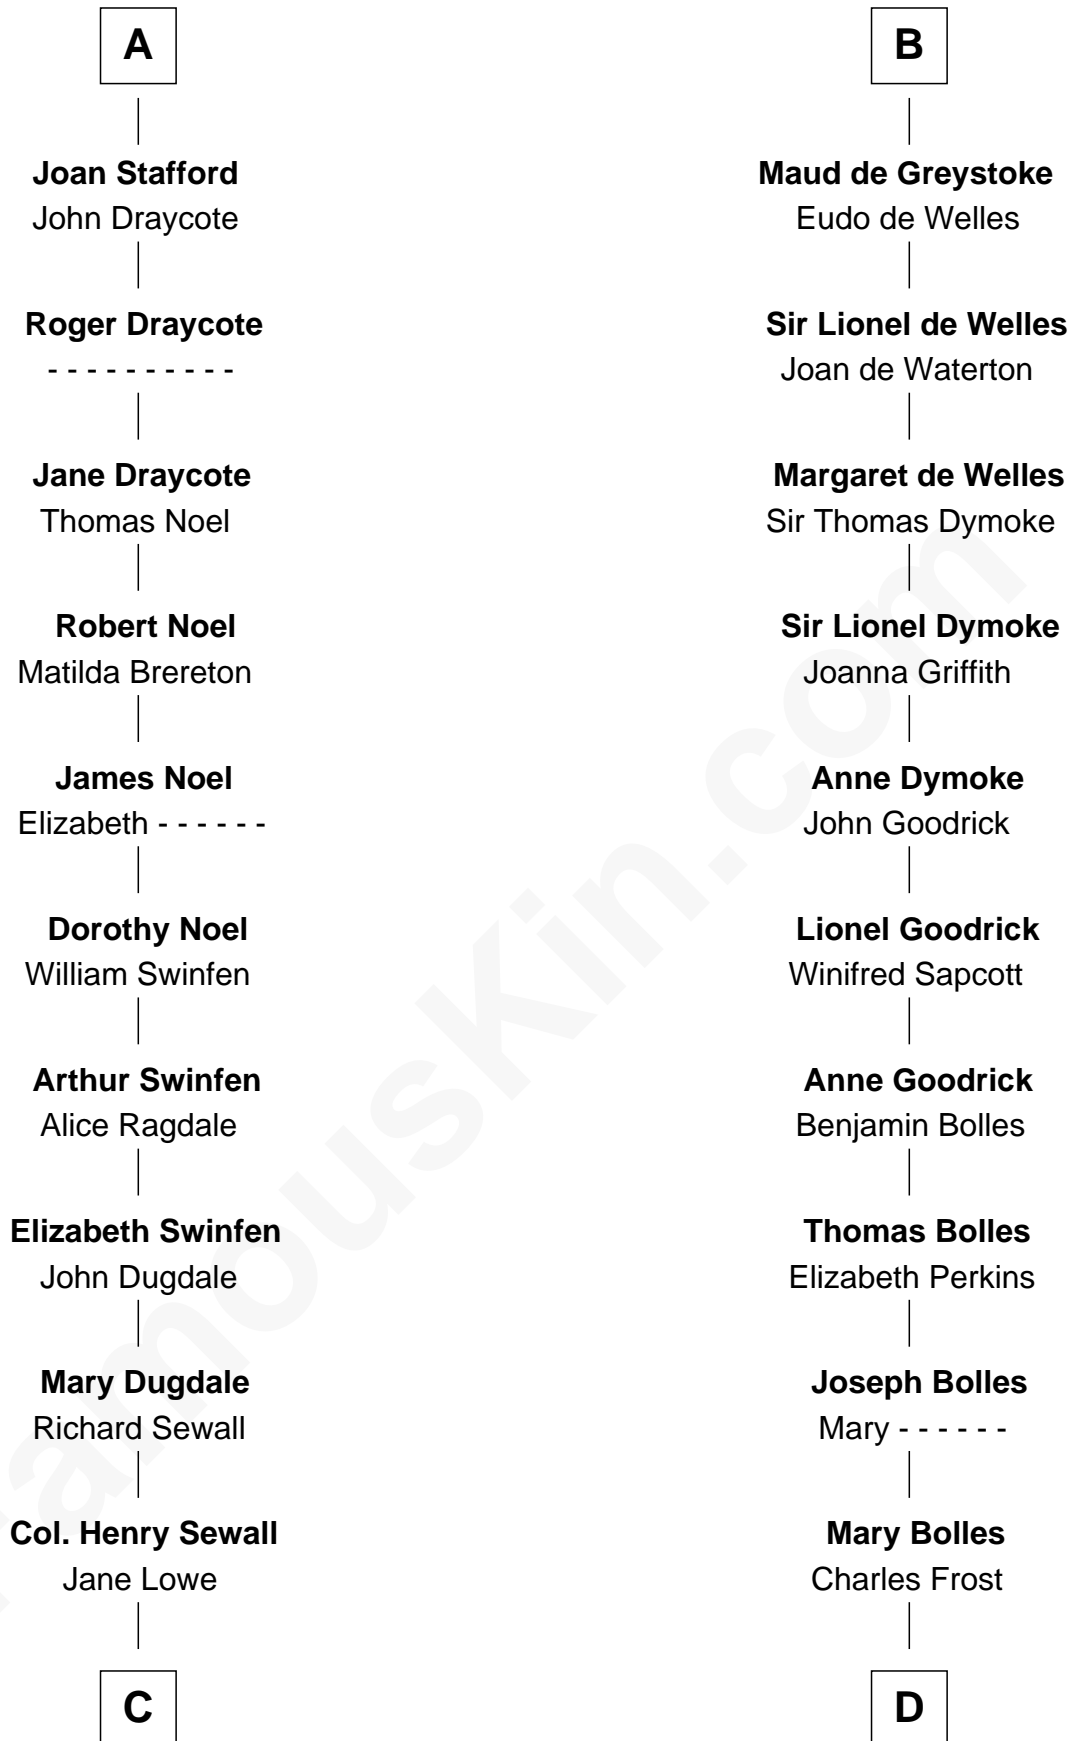

FamousKin.com

Relationship Chart of

Charles Carroll

Signer of the Declaration of Independence

20th cousin 1 time removed of

Ichabod Goodwin

27th Governor of New Hampshire

Bertrade de Montfort

Hugh de Kevelioc

C

Nicholas Sewall
Susanna Burgess

Jane Sewall
Clement Brooke

Elizabeth Brooke
Charles Carroll

Charles Carroll
Signer of Declaration of Independence

D

Mary Frost
John Hill

Elisha Hill
Mary Plaisted

Hannah Hill
Dominicus Goodwin

Samuel Goodwin
Anna Thompson Gerrish

Ichabod Goodwin
27th Governor of New Hampshire