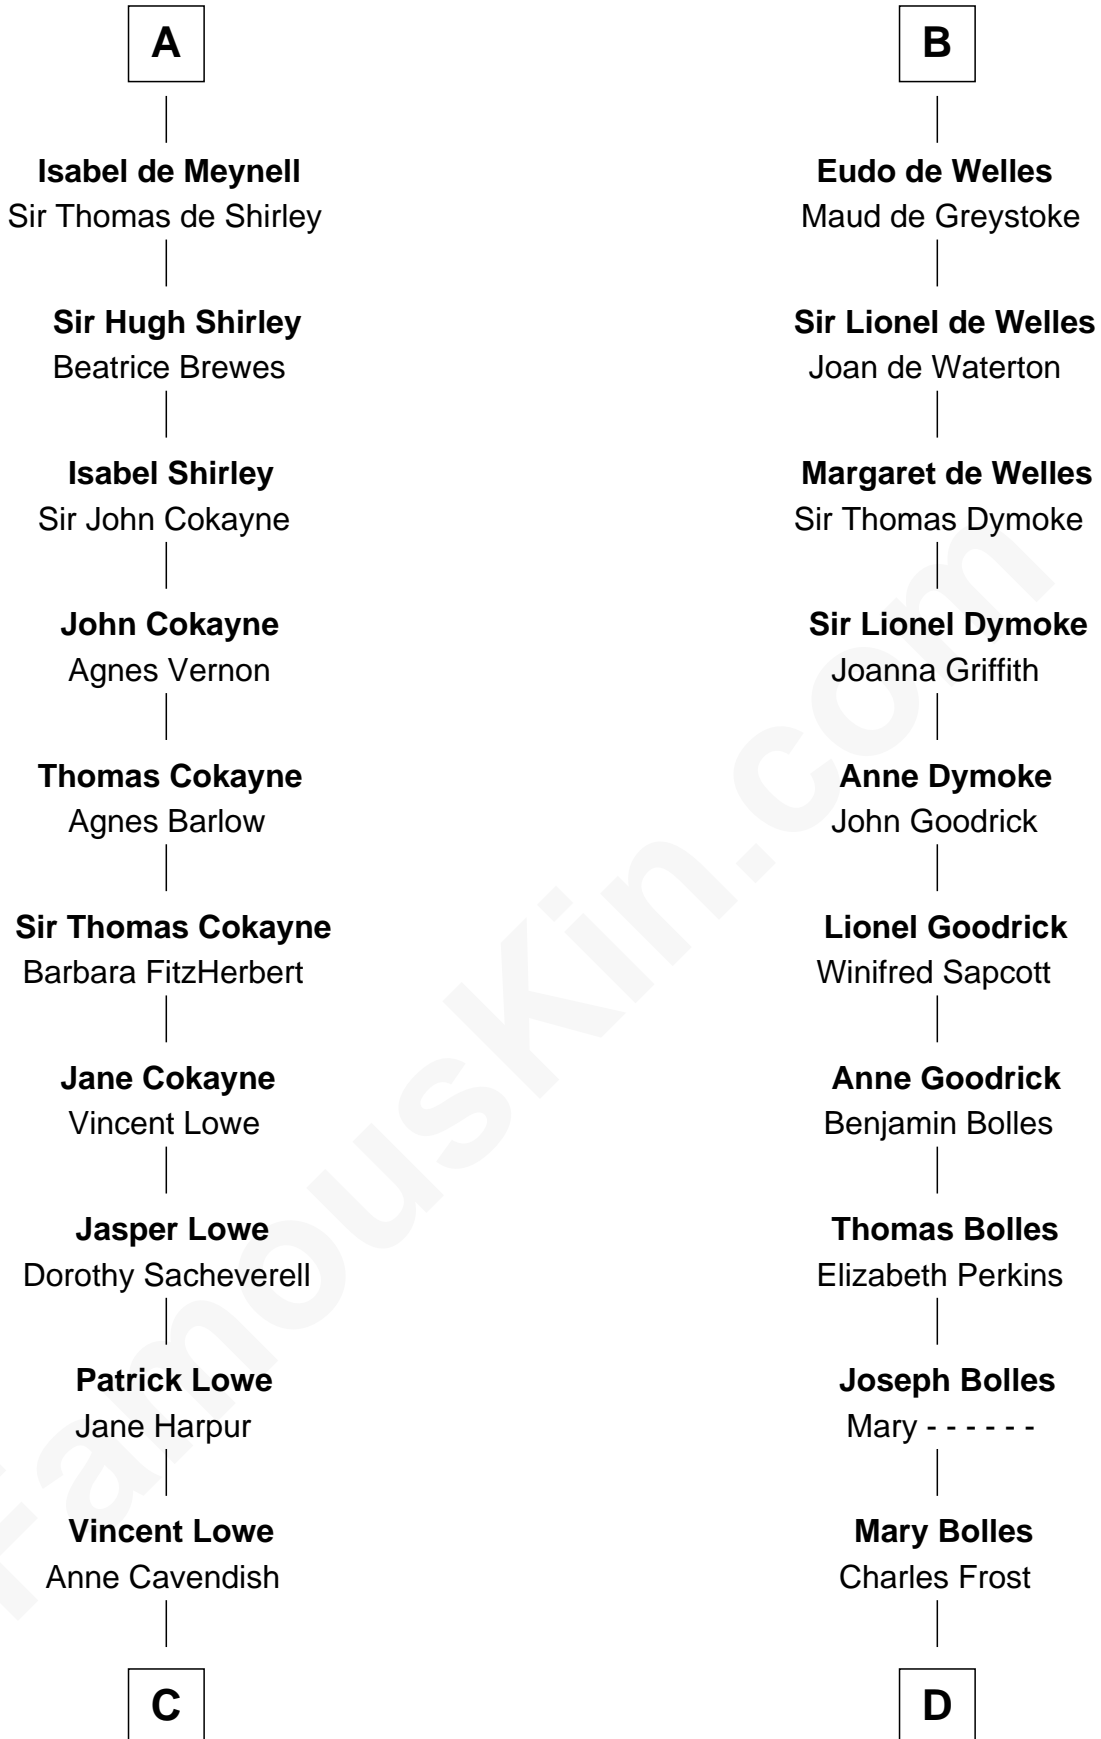

FamousKin.com Relationship Chart of

Charles Carroll

Signer of the Declaration of Independence

21st cousin of

Ichabod Goodwin

27th Governor of New Hampshire

Richard de Clare
Amice of Gloucester

C

Jane Lowe
Col. Henry Sewall

Nicholas Sewall
Susanna Burgess

Jane Sewall
Clement Brooke

Elizabeth Brooke
Charles Carroll

Charles Carroll

Signer of Declaration of Independence

D

Mary Frost
John Hill