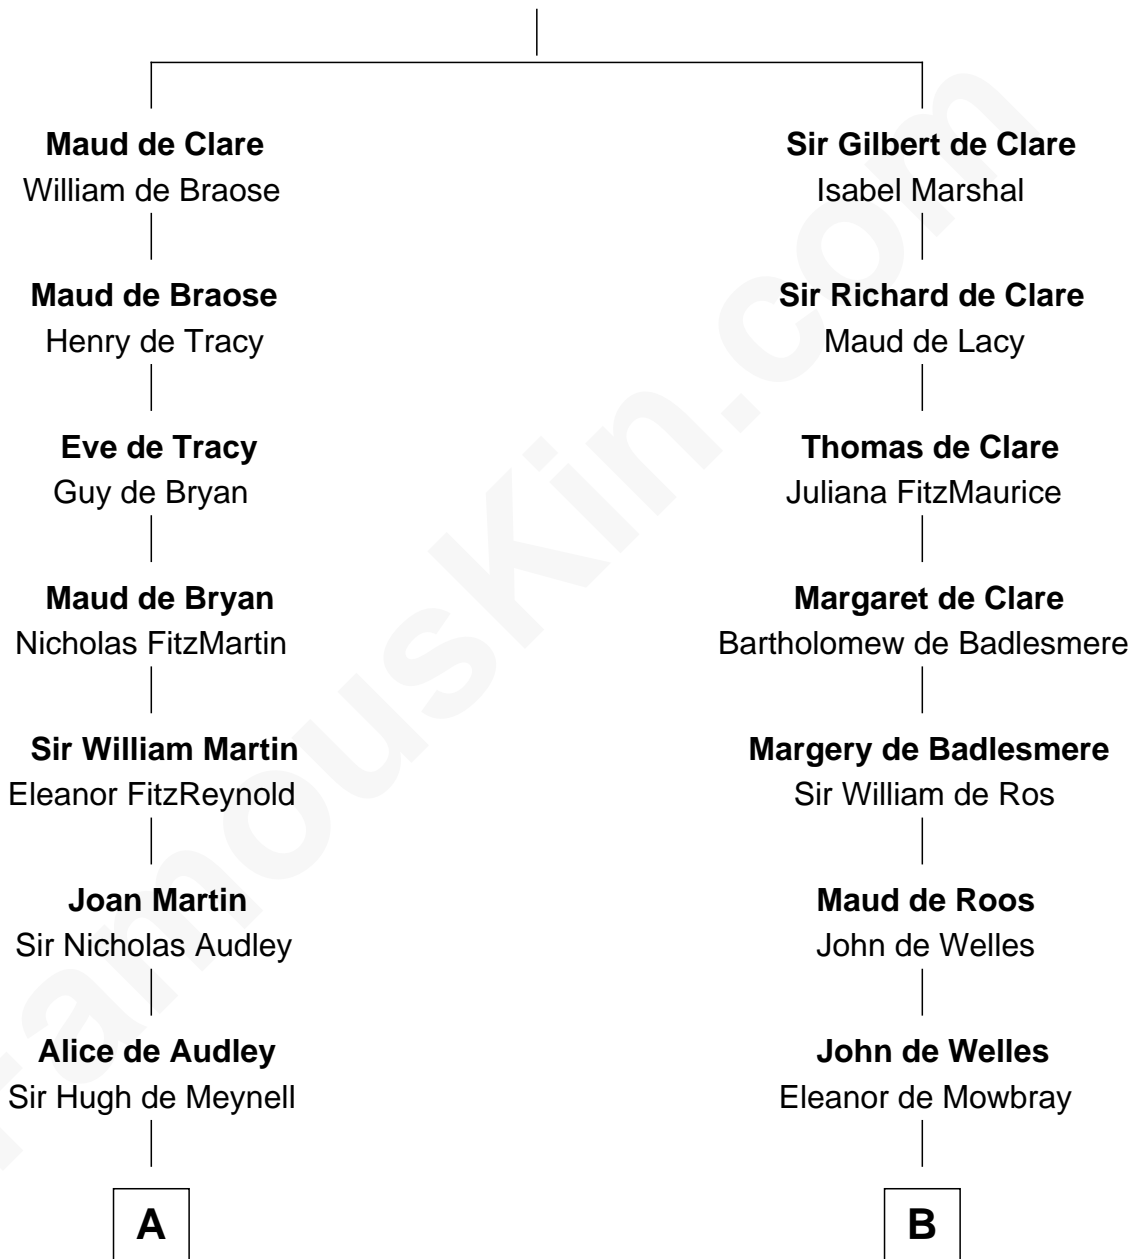

FamousKin.com Relationship Chart of

Charles Carroll

Signer of the Declaration of Independence

21st cousin of

Ichabod Goodwin

27th Governor of New Hampshire

Richard de Clare
Amice of Gloucester

C

Jane Lowe
Col. Henry Sewall

Nicholas Sewall
Susanna Burgess

Jane Sewall
Clement Brooke

Elizabeth Brooke
Charles Carroll

Charles Carroll

Signer of Declaration of Independence

D

Mary Frost
John Hill

Elisha Hill
Mary Plaisted

Hannah Hill
Dominicus Goodwin

Samuel Goodwin
Anna Thompson Gerrish

Ichabod Goodwin

27th Governor of New Hampshire