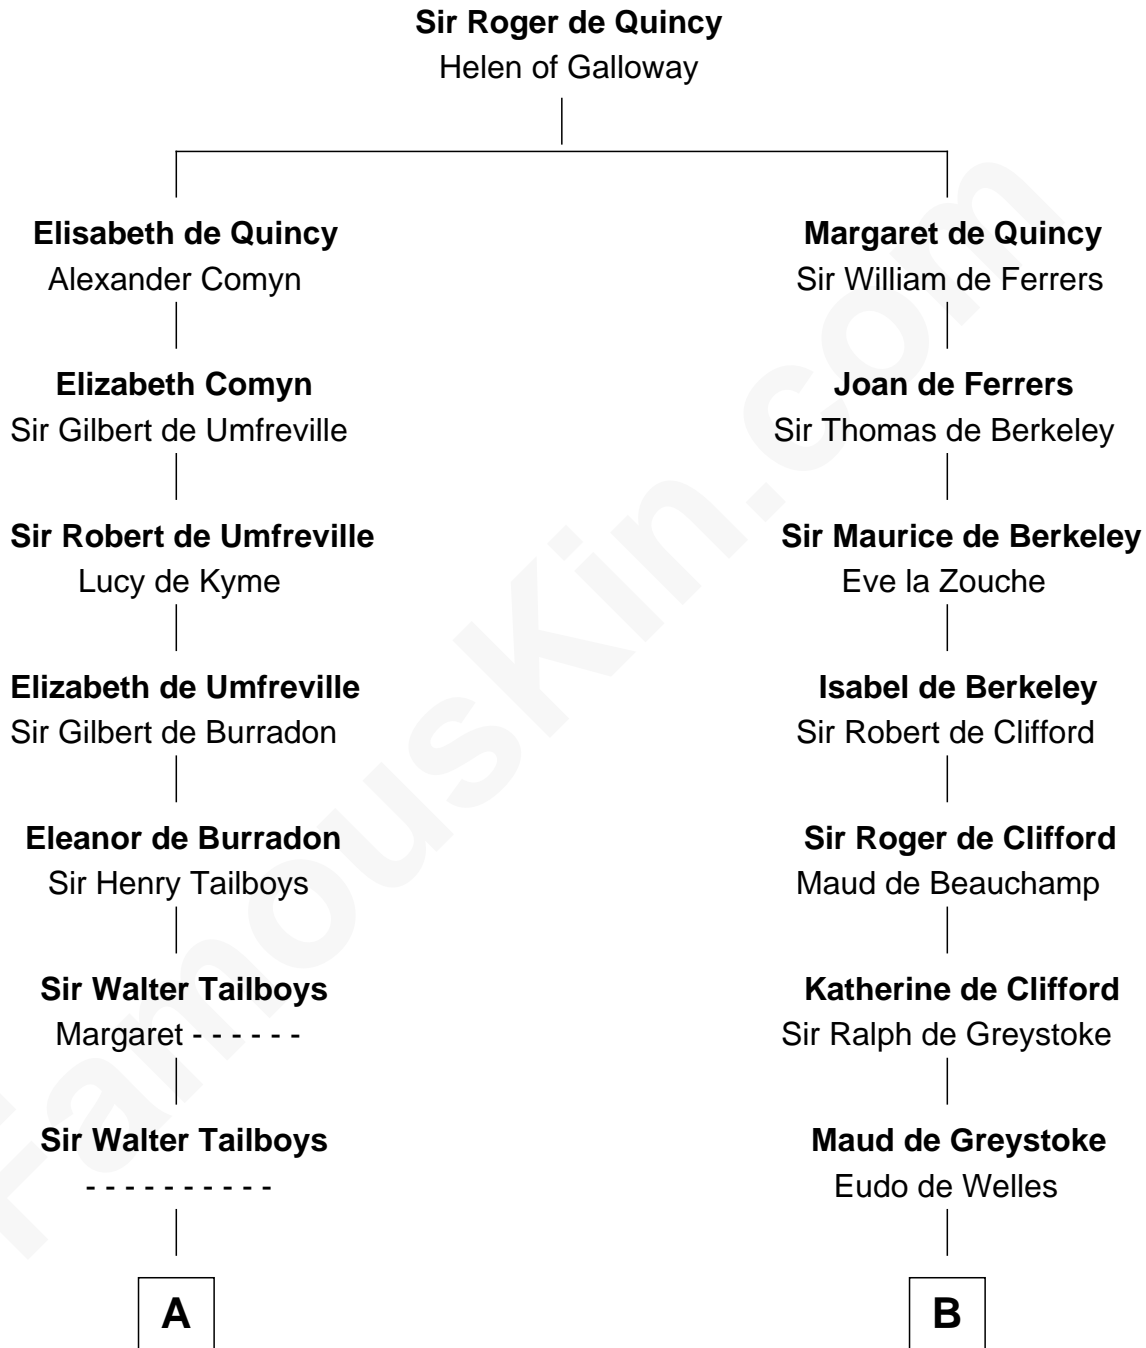

FamousKin.com

Relationship Chart of

Charles Carroll

Signer of the Declaration of Independence

18th cousin 2 times removed of

Ichabod Goodwin

27th Governor of New Hampshire

C

Elizabeth Brooke

Charles Carroll

Charles Carroll

Signer of Declaration of Independence

D

Elisha Hill

Mary Plaisted

Hannah Hill

Dominicus Goodwin

Samuel Goodwin

Anna Thompson Gerrish

Ichabod Goodwin

27th Governor of New Hampshire