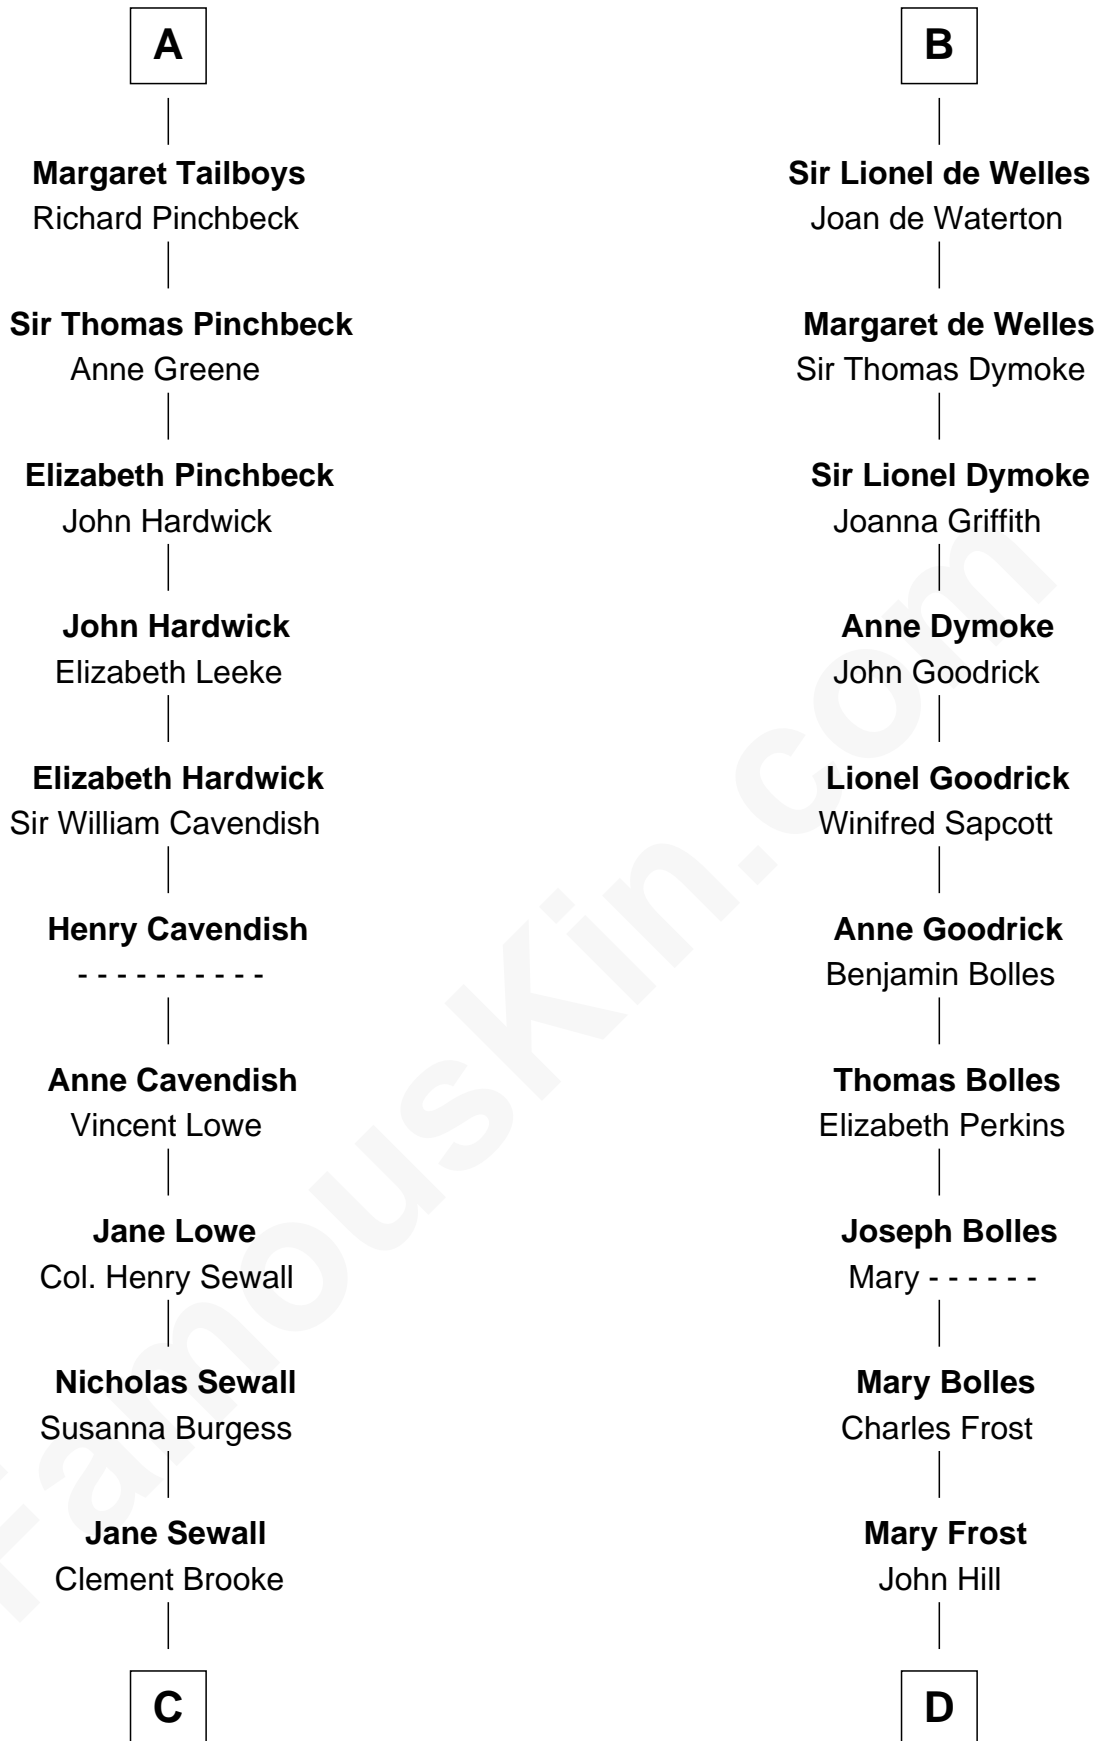

FamousKin.com

Relationship Chart of

Charles Carroll

Signer of the Declaration of Independence

18th cousin 2 times removed of

Ichabod Goodwin

27th Governor of New Hampshire

C

Elizabeth Brooke

Charles Carroll

Charles Carroll

Signer of Declaration of Independence

D

Elisha Hill

Mary Plaisted

Hannah Hill