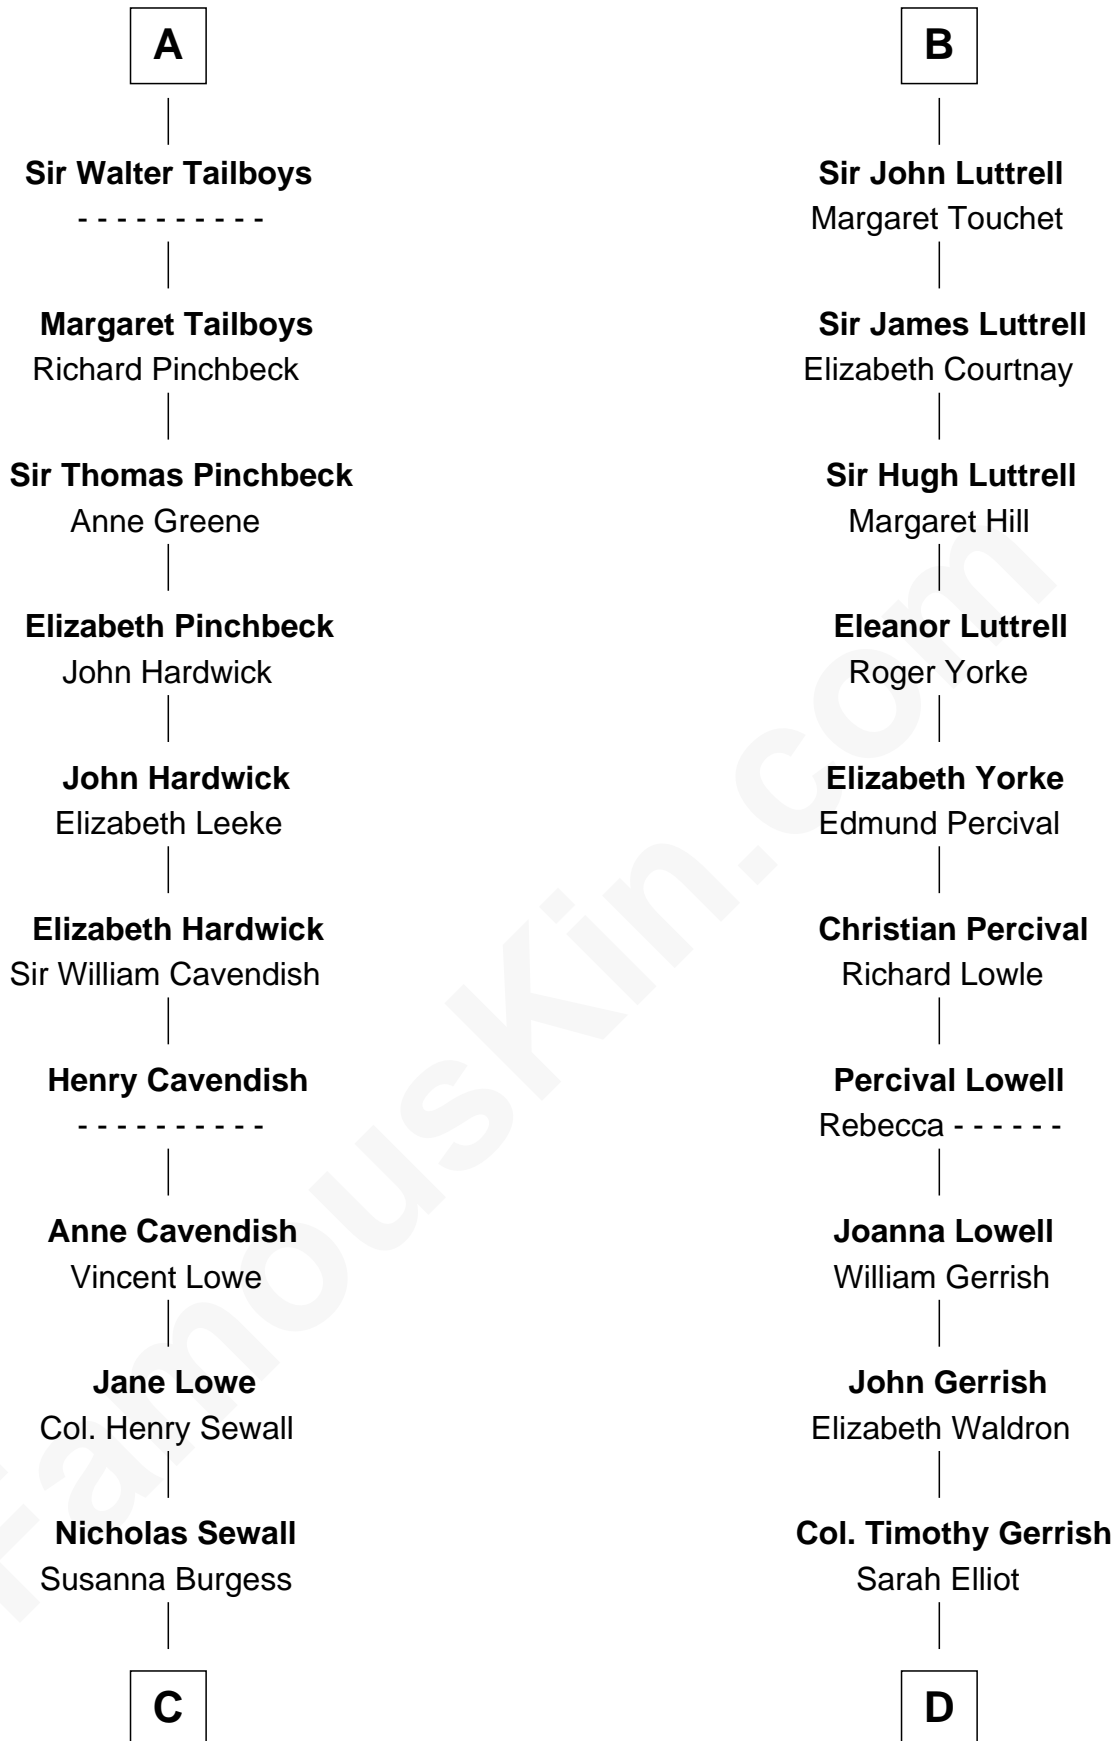

FamousKin.com Relationship Chart of

Charles Carroll

Signer of the Declaration of Independence

19th cousin of

Ichabod Goodwin

27th Governor of New Hampshire

C

Jane Sewall
Clement Brooke

Elizabeth Brooke
Charles Carroll

Charles Carroll

Signer of Declaration of Independence

D

Col. Joseph Gerrish
Anna Thompson

Anna Thompson Gerrish
Samuel Goodwin

Ichabod Goodwin

27th Governor of New Hampshire