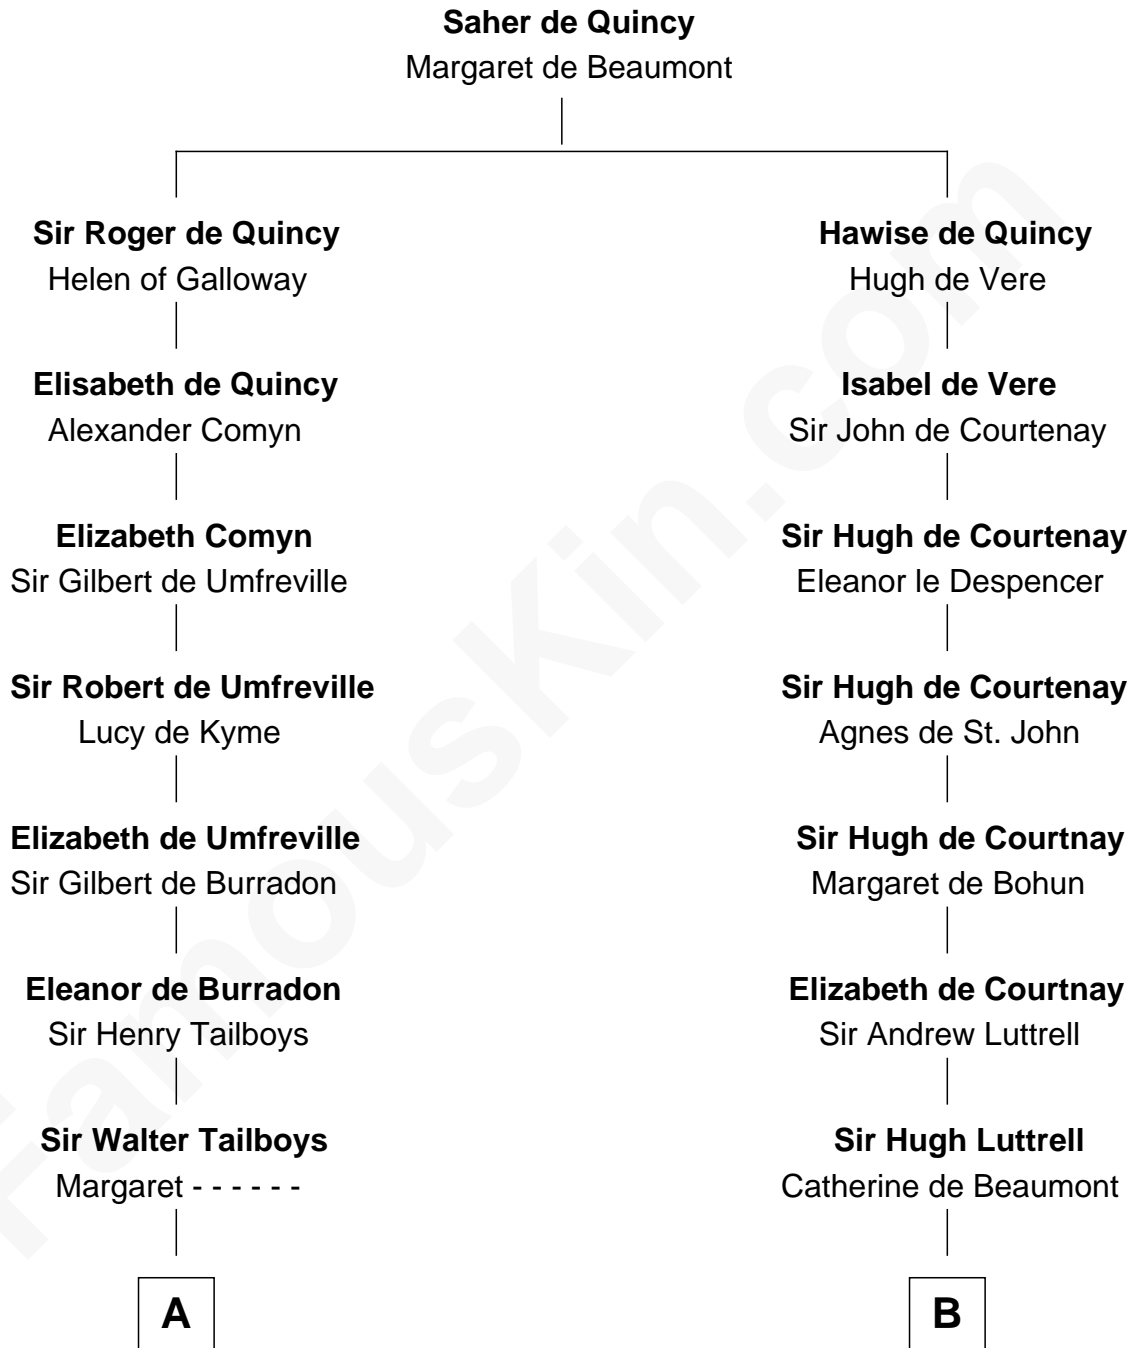

FamousKin.com Relationship Chart of

Charles Carroll

Signer of the Declaration of Independence

19th cousin of

Ichabod Goodwin

27th Governor of New Hampshire

C

Jane Sewall
Clement Brooke

Elizabeth Brooke
Charles Carroll

Charles Carroll

Signer of Declaration of Independence

D

Col. Joseph Gerrish
Anna Thompson

Anna Thompson Gerrish
Samuel Goodwin

Ichabod Goodwin

27th Governor of New Hampshire