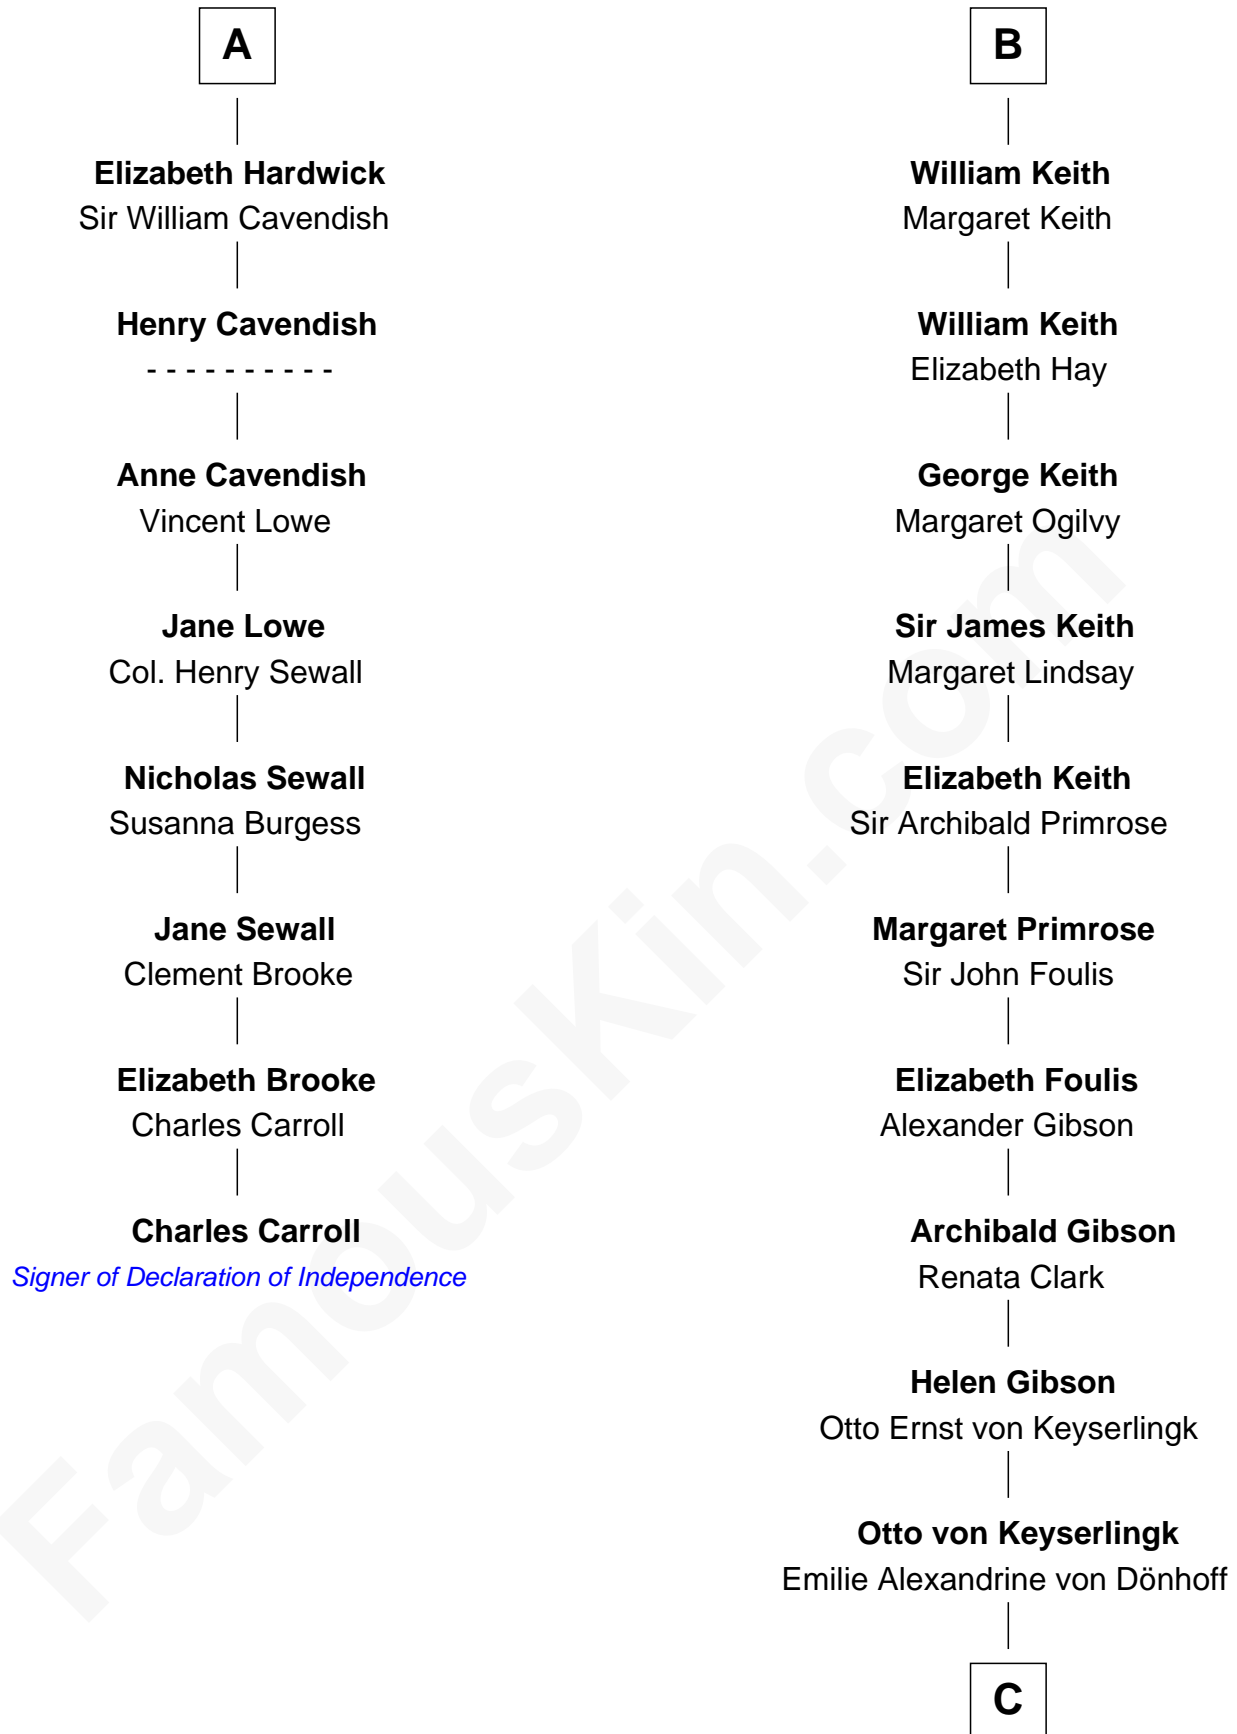

FamousKin.com

Relationship Chart of

Charles Carroll

Signer of the Declaration of Independence

14th cousin 7 times removed of

Wernher von Braun
Rocket Scientist

Edmund Fitzalan
Alice de Warenne

C

Friederike von Keyserlingk

Gustav von Below

Karl Emil Gustav von Below

Eleonore Melitta Behrend

Marie Eleonore Dorothea von Below

Wernher von Quistorp

Emmy von Quistorp

Magnus von Braun